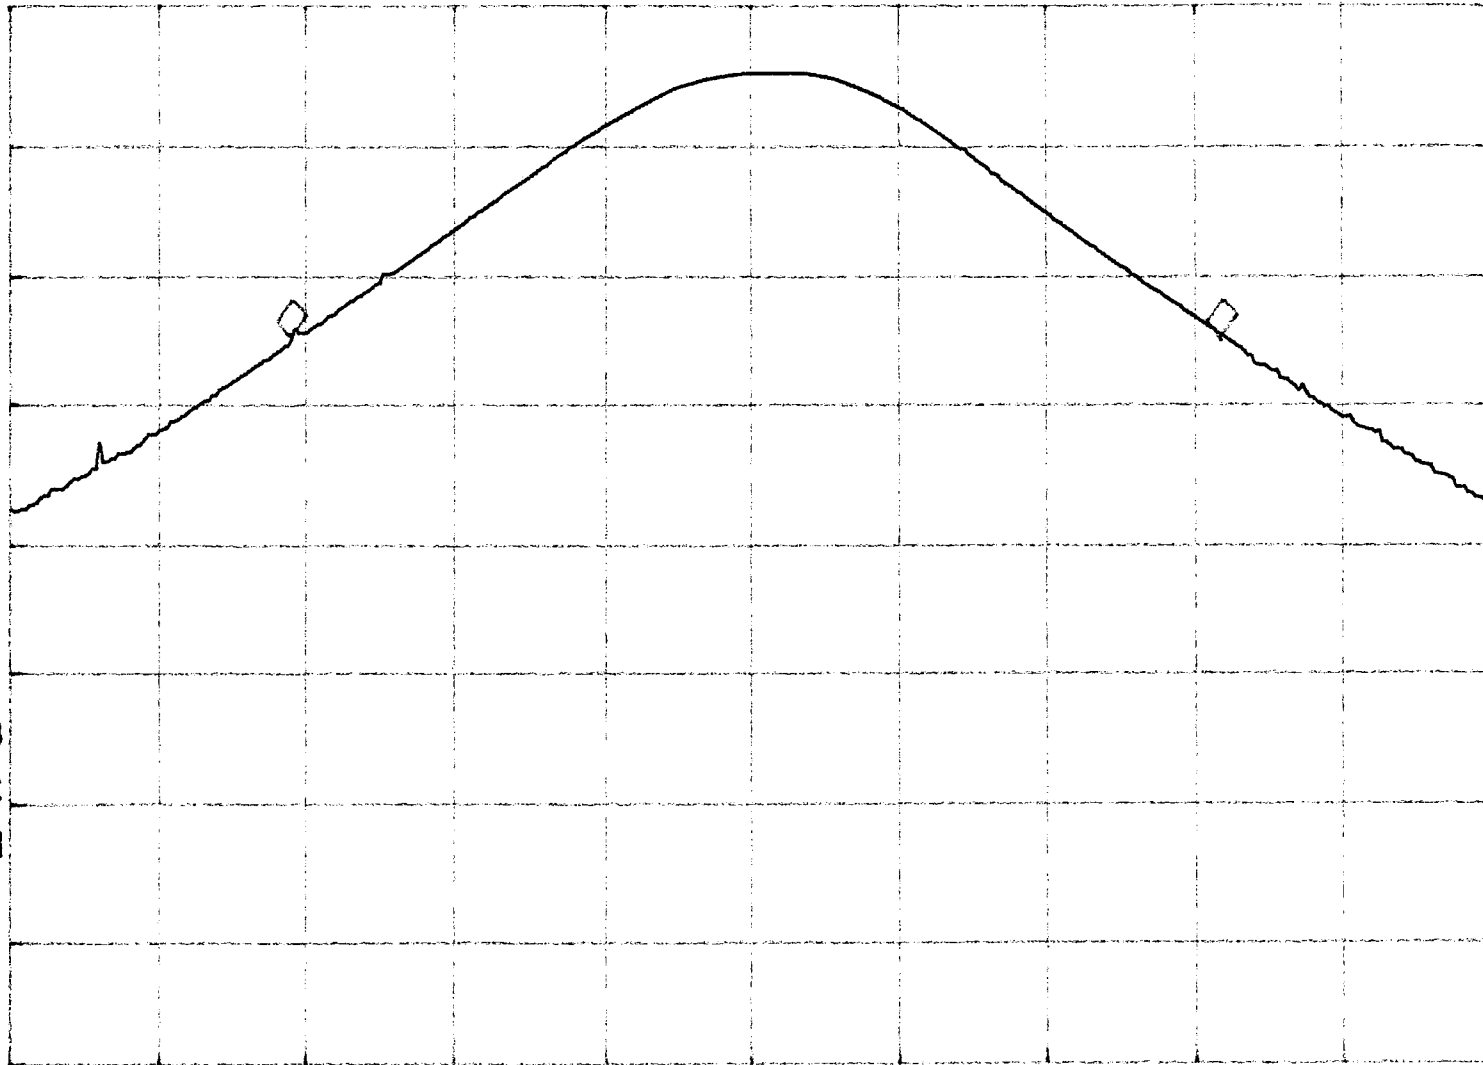

hp

REF 77.0 dB μ V

AT 10 dB

MKA 313.6 KHz

- .06 dB

PEAK
LOG
10
/BP/

VA SB
SC FC
CORR

CENTER 349.9000 MHz

#RES BW 100 KHz

#VBW 100 KHz

SPAN 500.0 KHz

SWP 20.0 msec