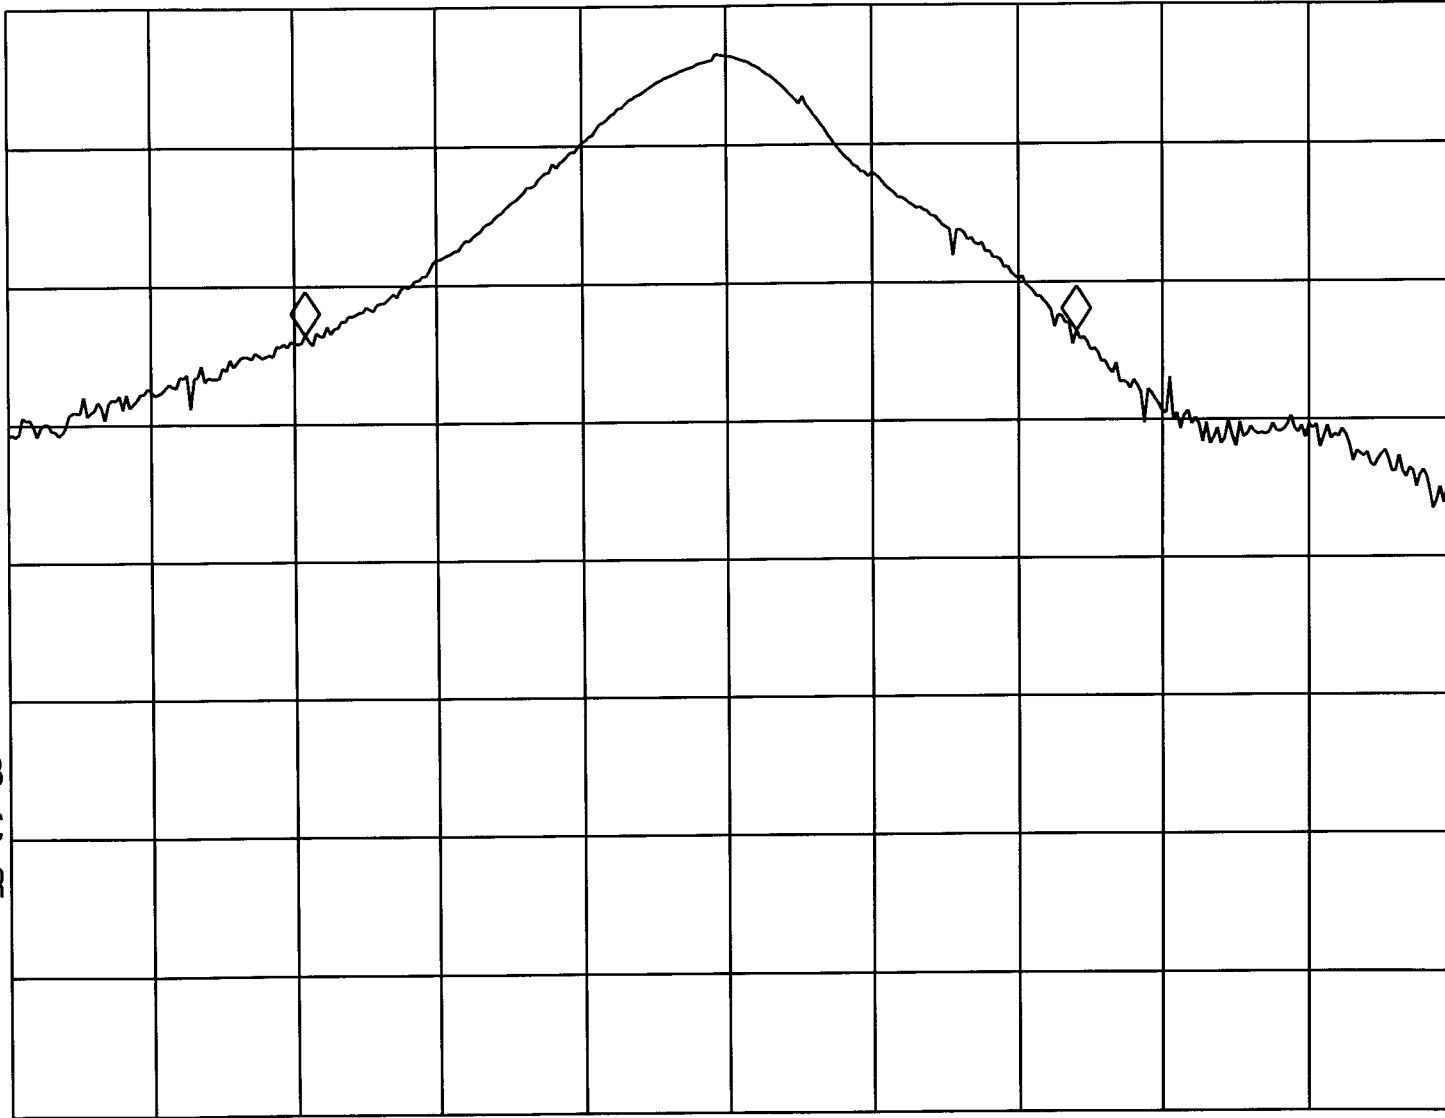

hp

MKR 533 KHz

REF -40.0 dBm

AT 10 dB

.05 dB

PEAK
LOG
10
dB/

CENTER 350.018 MHz

SPAN 1.000 MHz

#RES BW 100 kHz

#VBW 100 kHz

#SWP 100 msec

VA SB
SC FC
CORR