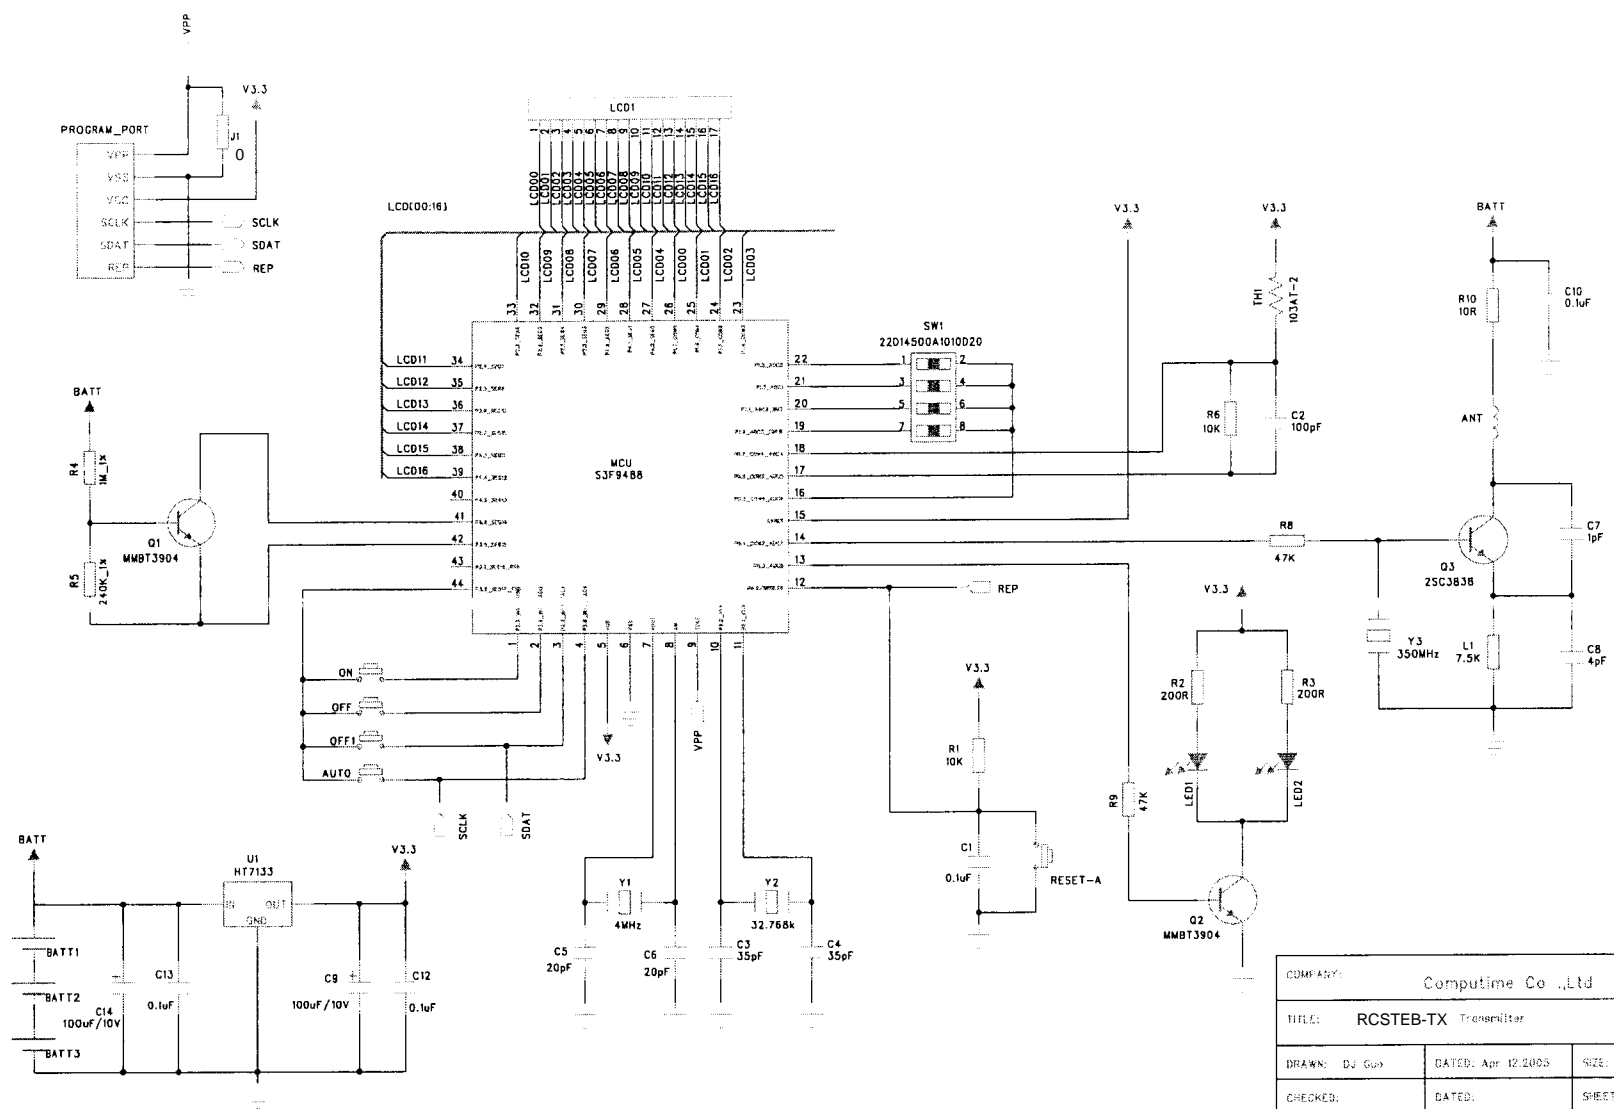

COMPANY			
Computime Co., Ltd			
TITLE: RCST Transmitter			
DRAWN: D.J. Goo	DATED: Apr 12, 2005	SIZE: A4	REV: 3
CHECKED:	DATED:	SHEET: 1 OF 1	

COMPANY: Computime Co., Ltd			
TITLE: RCSTEB-TX Transmitter			
DRAWN: D.J. Goo	DATED: Apr 12, 2005	SIZE: A4	REV: 3
CHECKED:	DATED:	SHEET: 1 OF 1	