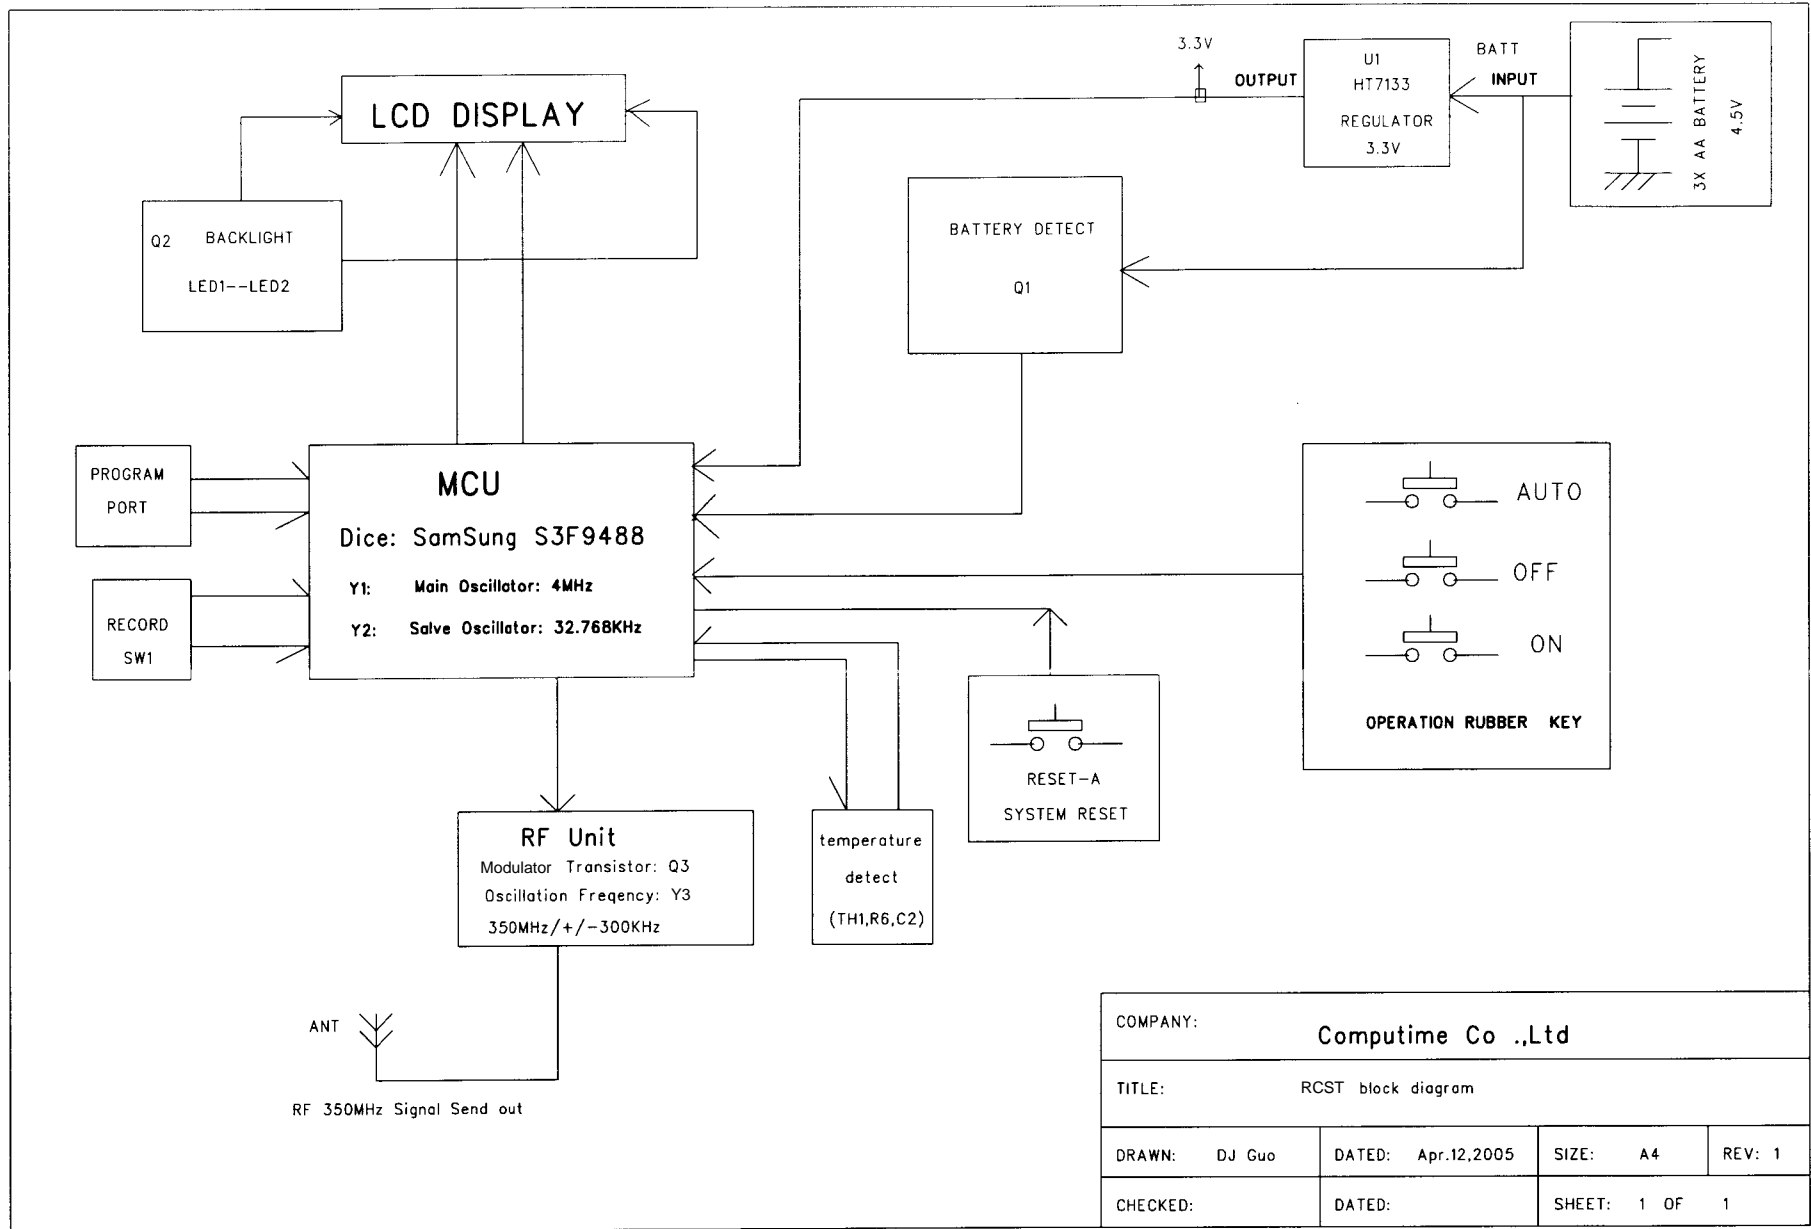

COMPANY: Computime Co.,Ltd				
TITLE: RCSTEB-TX block diagram				
DRAWN: DJ Guo	DATED: Apr.12,2005	SIZE: A4	REV: 1	
CHECKED:	DATED:	SHEET: 1 OF 1		

COMPANY: Computime Co.,Ltd				
TITLE: RCST block diagram				
DRAWN: DJ Guo	DATED: Apr.12,2005	SIZE: A4	REV: 1	
CHECKED:	DATED:	SHEET: 1 OF 1		