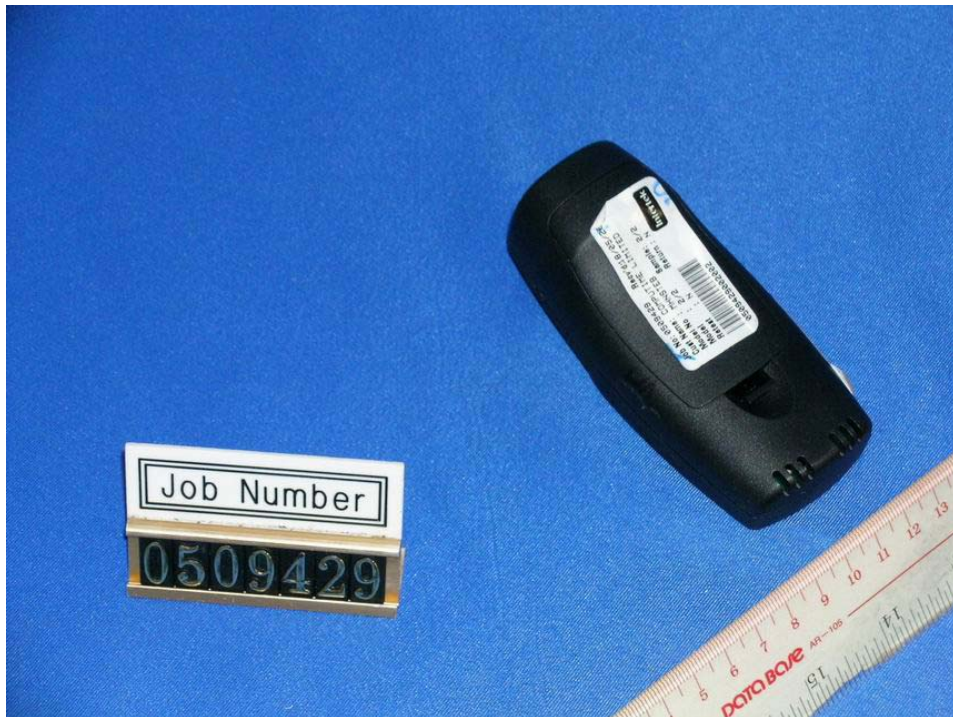

Test Setup

FCC ID : DI2RCSTEB-TX

Model: RCSTEB-TX

External Photo - Front

External Photo - Rear

Test Setup

FCC ID : DI2RCSTEB-TX

Model: RCST

External Photo - Front

External Photo - Rear