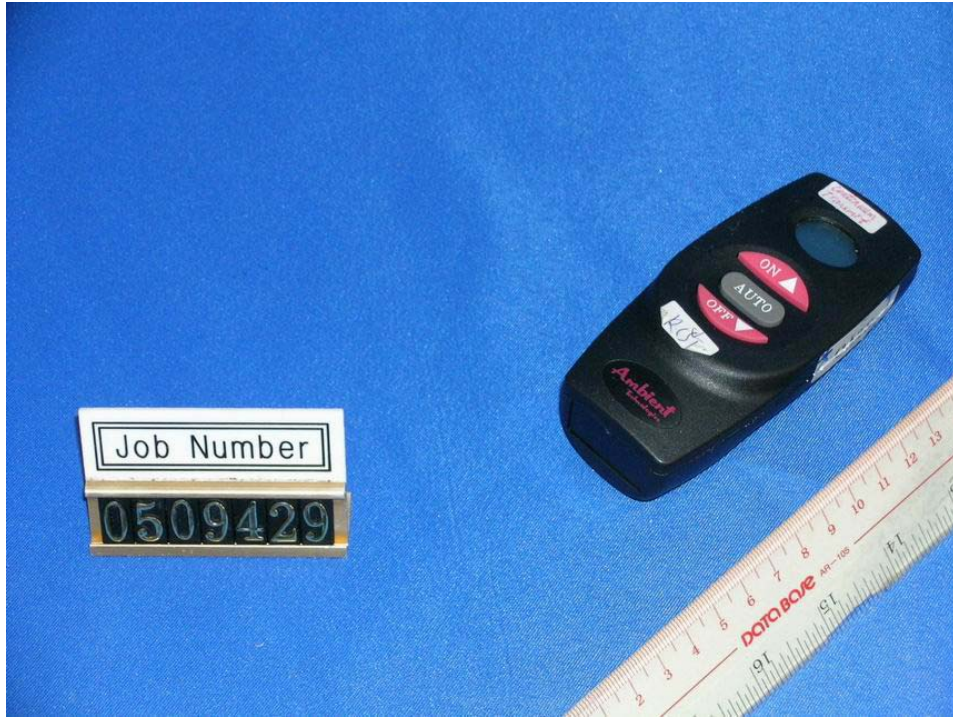

Test Setup

FCC ID : DI2RCSTEB-TX

Model: RCSTEB-TX

External Photo - Front

External Photo - Rear

Test Setup

FCC ID : DI2RCSTEB-TX

Model: RCST

External Photo - Front

External Photo - Rear