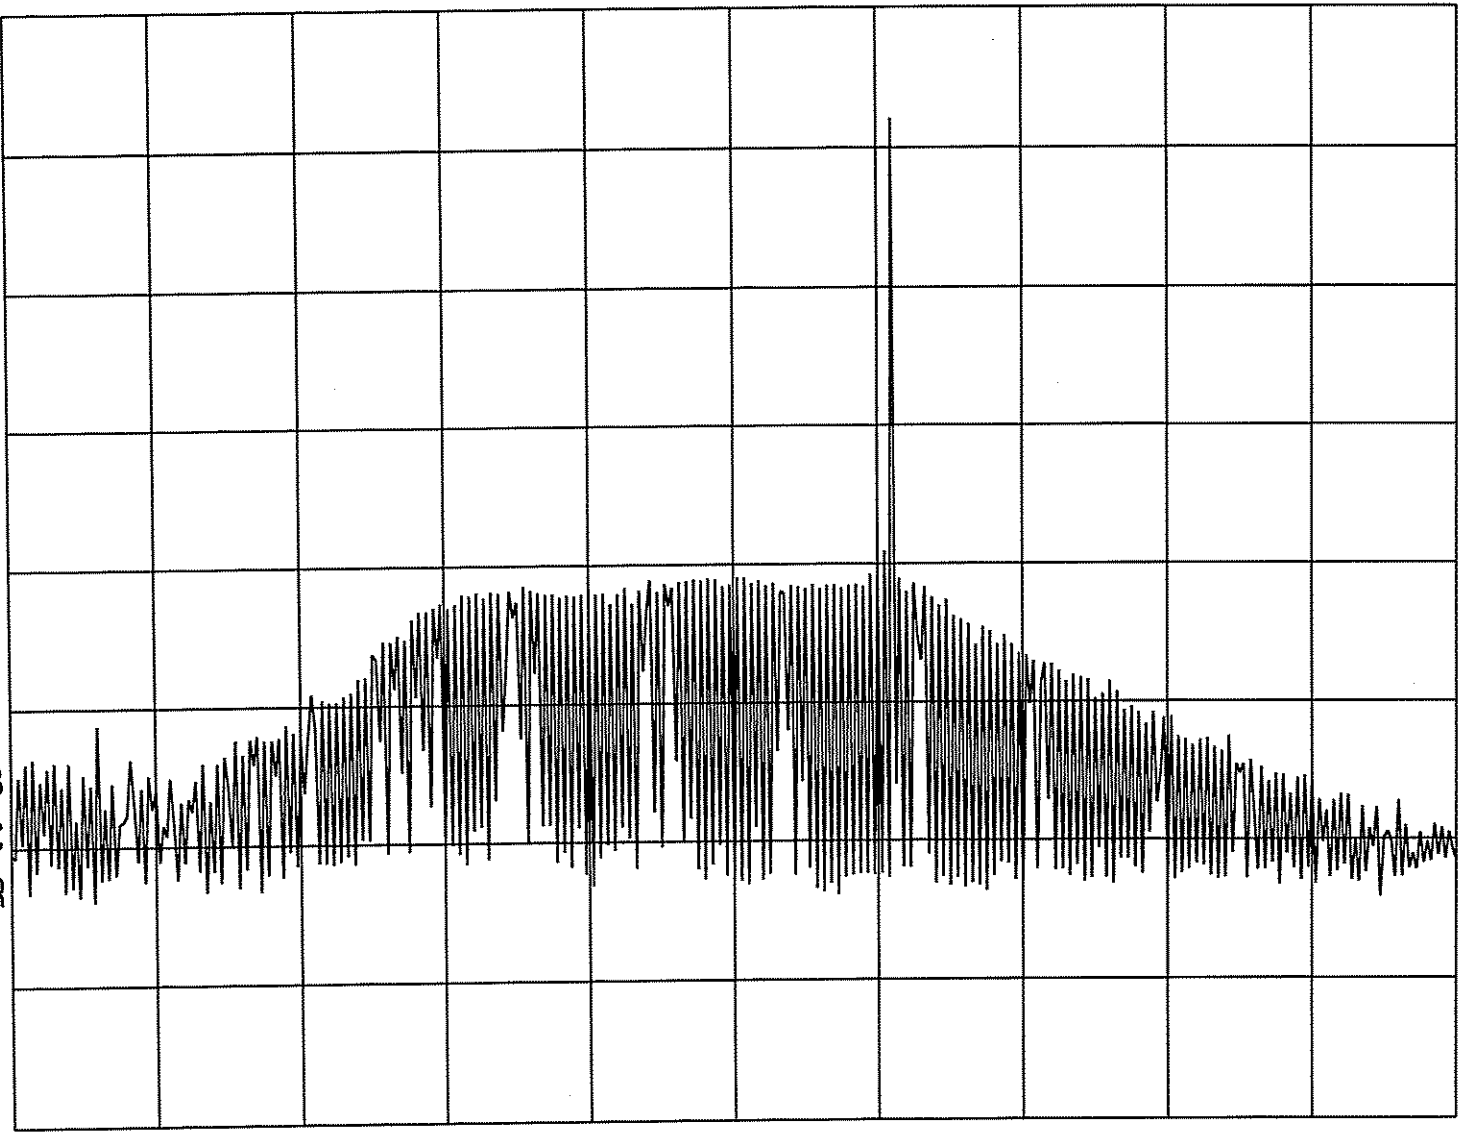

05-8631

hp

REF -30.0 dBm AT 10 dB

PEAK
LOG
10
dB/

VA SB
SC FC
CORR

CENTER 339.1 MHz

#RES BW 10 KHz

#VBW 30 KHz

SPAN 100.0 MHz

SWP 3.00 sec