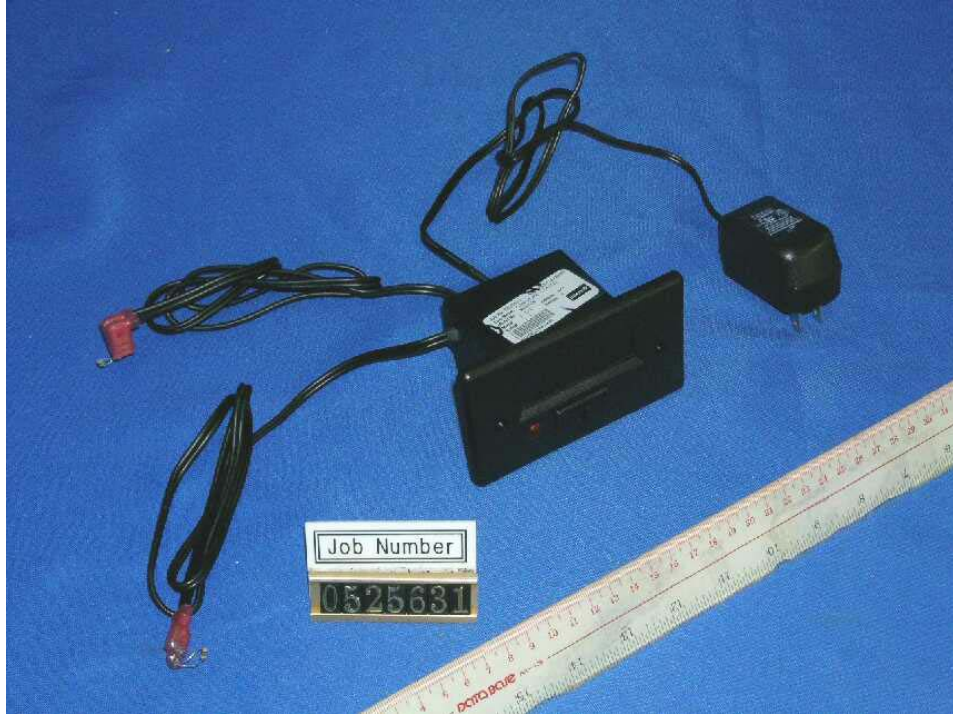

Test Setup

FCC ID : DI2RCSTEB-RX

External Photo - Front

External Photo - Rear