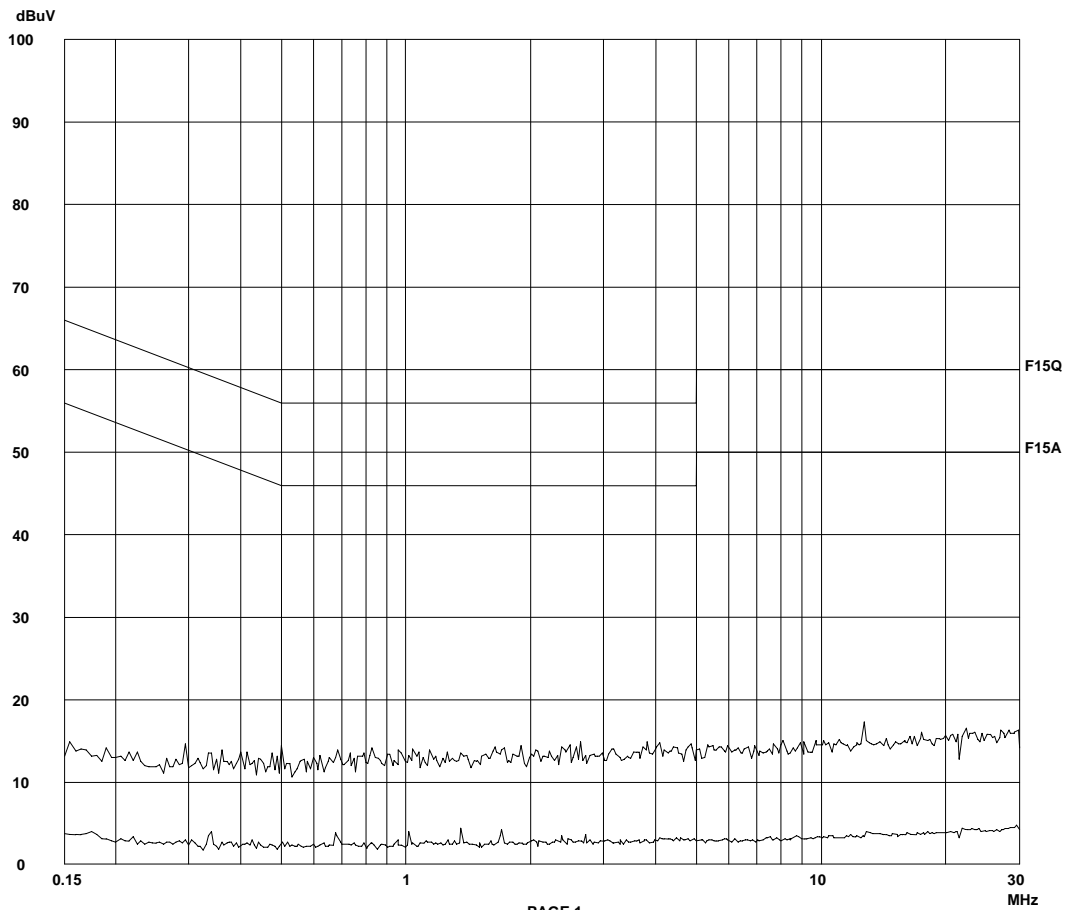

Tested By: Ben, Report No.: 0525631

Scan Settings (1 Range)

Frequencies			Receiver Settings				
Start	Stop	Step	IF BW	Detector	M-Time	Atten	Preamp OpRge
150k	30M	5k	10k	PK+AV	10ms	AUTO	LN OFF 60dB

Final Measurement: x QP / + AV
 Meas Time: 1 s
 Subranges: 16
 Acc Margin: 20dB

Transducer No.	Start	Stop	Name
2 1	9k	30M	EW0699
12	9k	30M	EW0192

Tested By: Ben, Report No.: 0525631

Scan Settings (1 Range)

|----- Frequencies -----||----- Receiver Settings -----|

Start	Stop	Step	IF BW	Detector	M-Time	Atten	Preamp	OpRge
150k	30M	5k	10k	PK+AV	10ms	AUTO	LN OFF	60dB

Final Measurement Results:

no Results