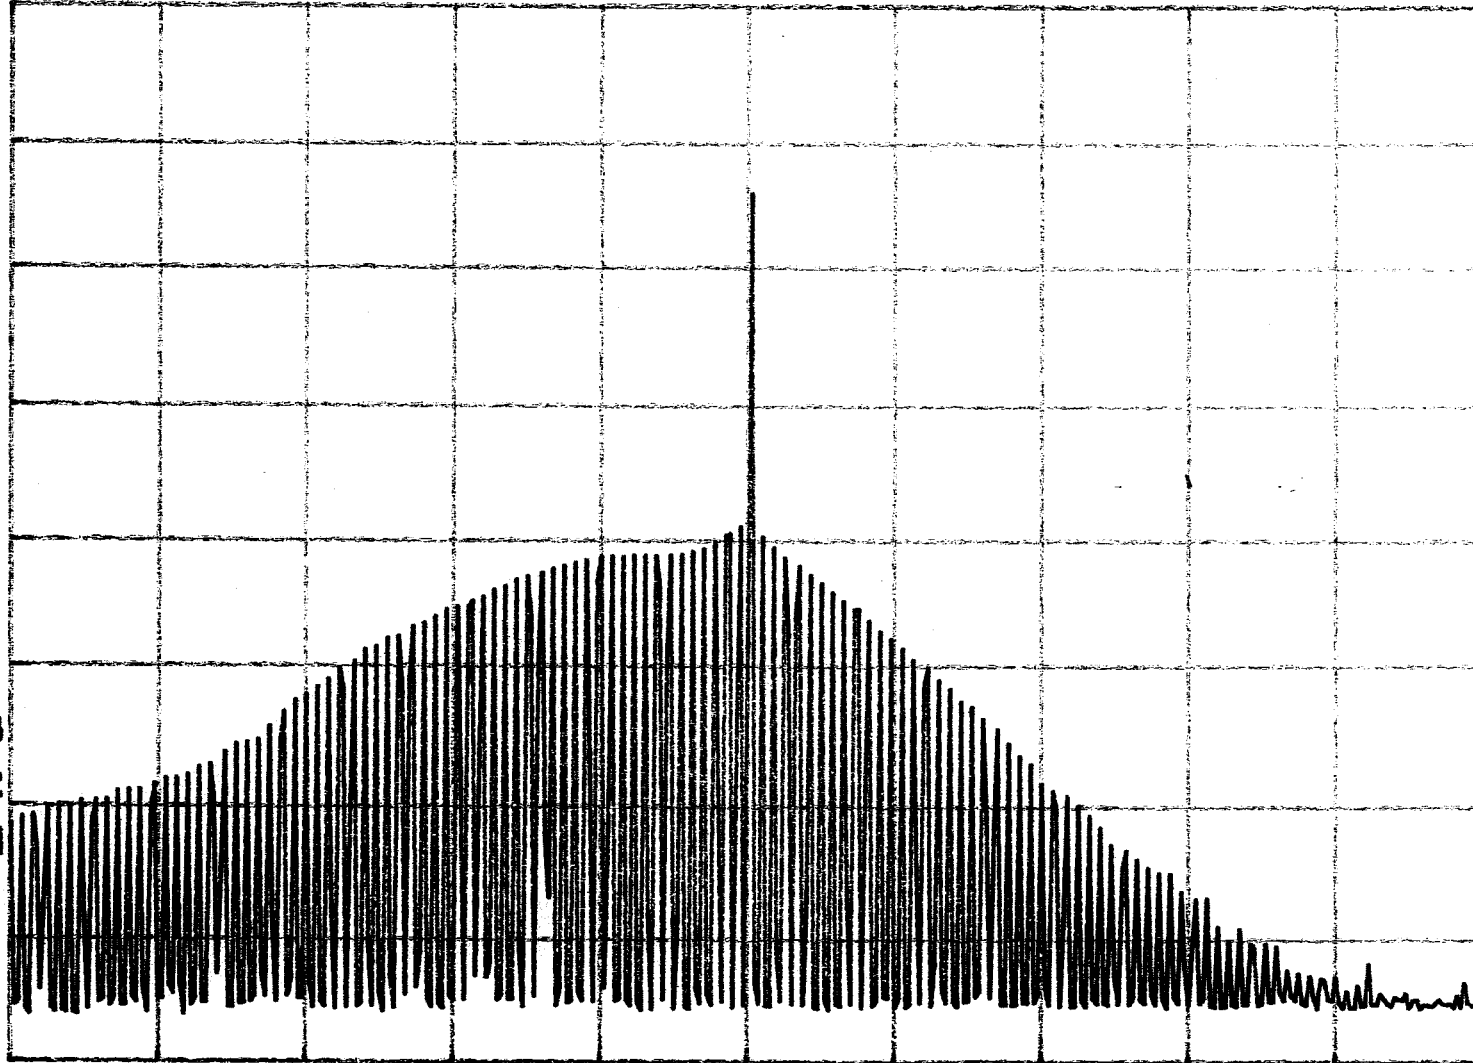

hp

REF 107.0 dB μ V

AT 10 dB

PEAK

LOG

10

dB/

VA SB

SC FC

CORR

CENTER 350.0 MHz

SPAN 100.0 MHz

#RES BW 30 kHz

VBW 30 kHz

SWP 333 msec