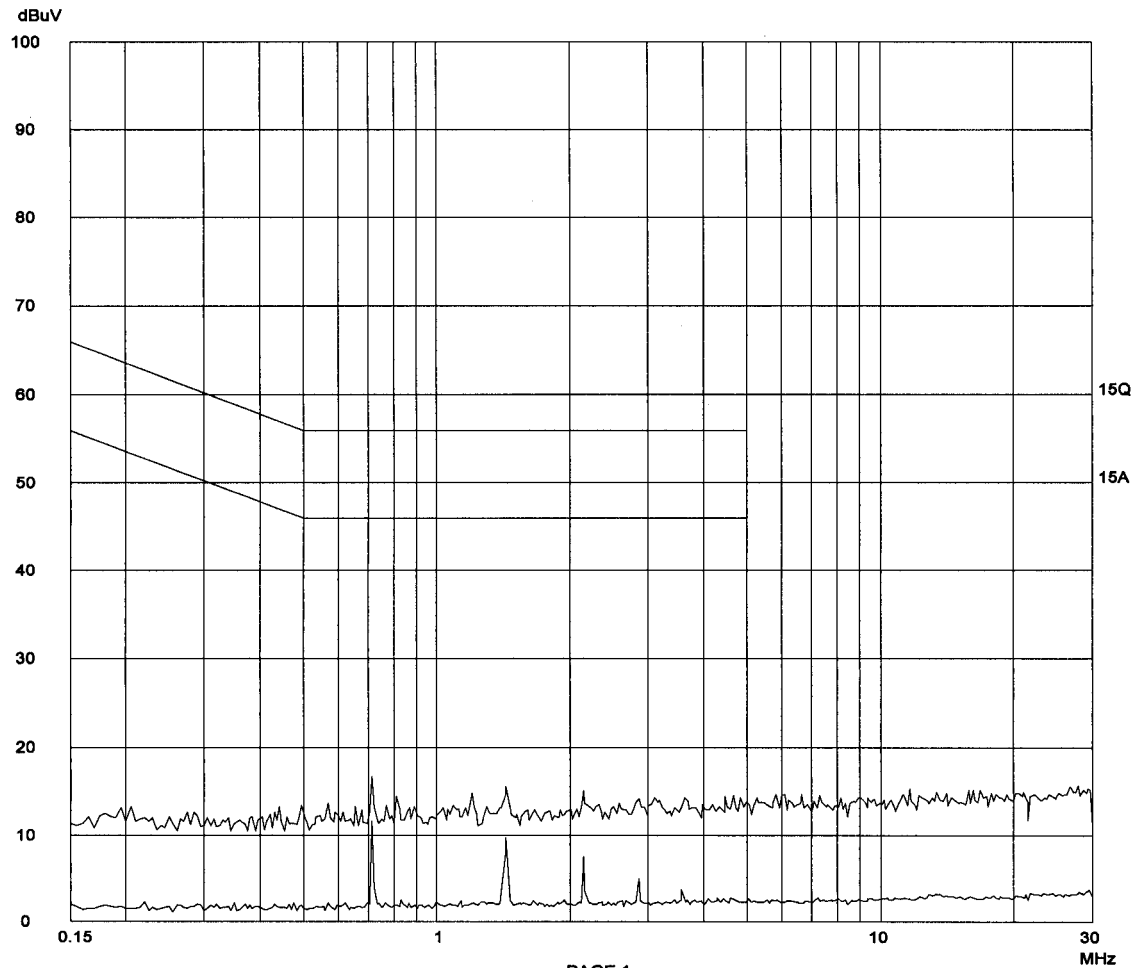

Final Measurement: x QP / + AV

Meas Time: 1 s

Subranges: 16

Acc Margin: 20dB

Transducer No. Start Stop Name

21 9k 30M EW0698

Intertek Testing Services

ETL SEMKO

Report No.: 0302322

Tested By: Hong, Report No.: 0302322

Scan Settings (1 Range)

|----- Frequencies -----||----- Receiver Settings -----|

Start	Stop	Step	IF BW	Detector	M-Time	Atten	Preamp	OpRge
150k	30M	5k	10k	PK+AV	10ms	AUTO	LN OFF	60dB

Final Measurement

no Results

Ctrl No.: N/A