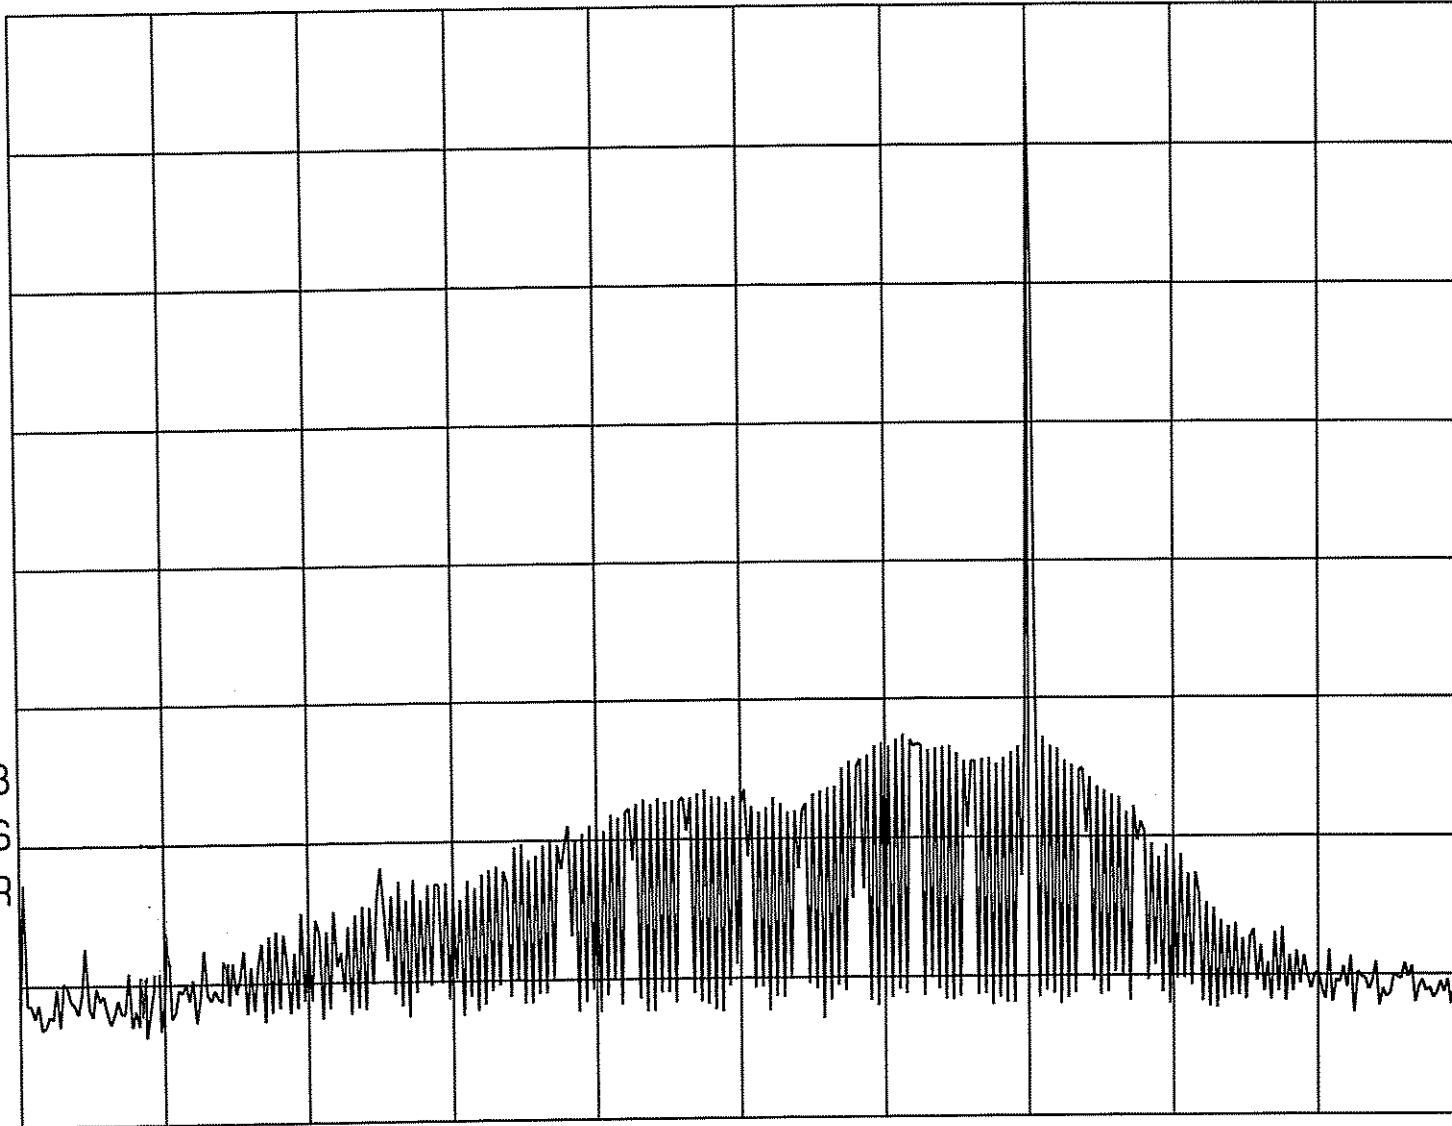

0525630

hp

REF -20.0 dBm

AT 10 dB

PEAK
LOG
10
dB/

WA SB
SC FS
CORR

CENTER 332.33 MHz

#RES BW 10 kHz

#VBW 30 kHz

SPAN 90.00 MHz

SWP 2.70 sec