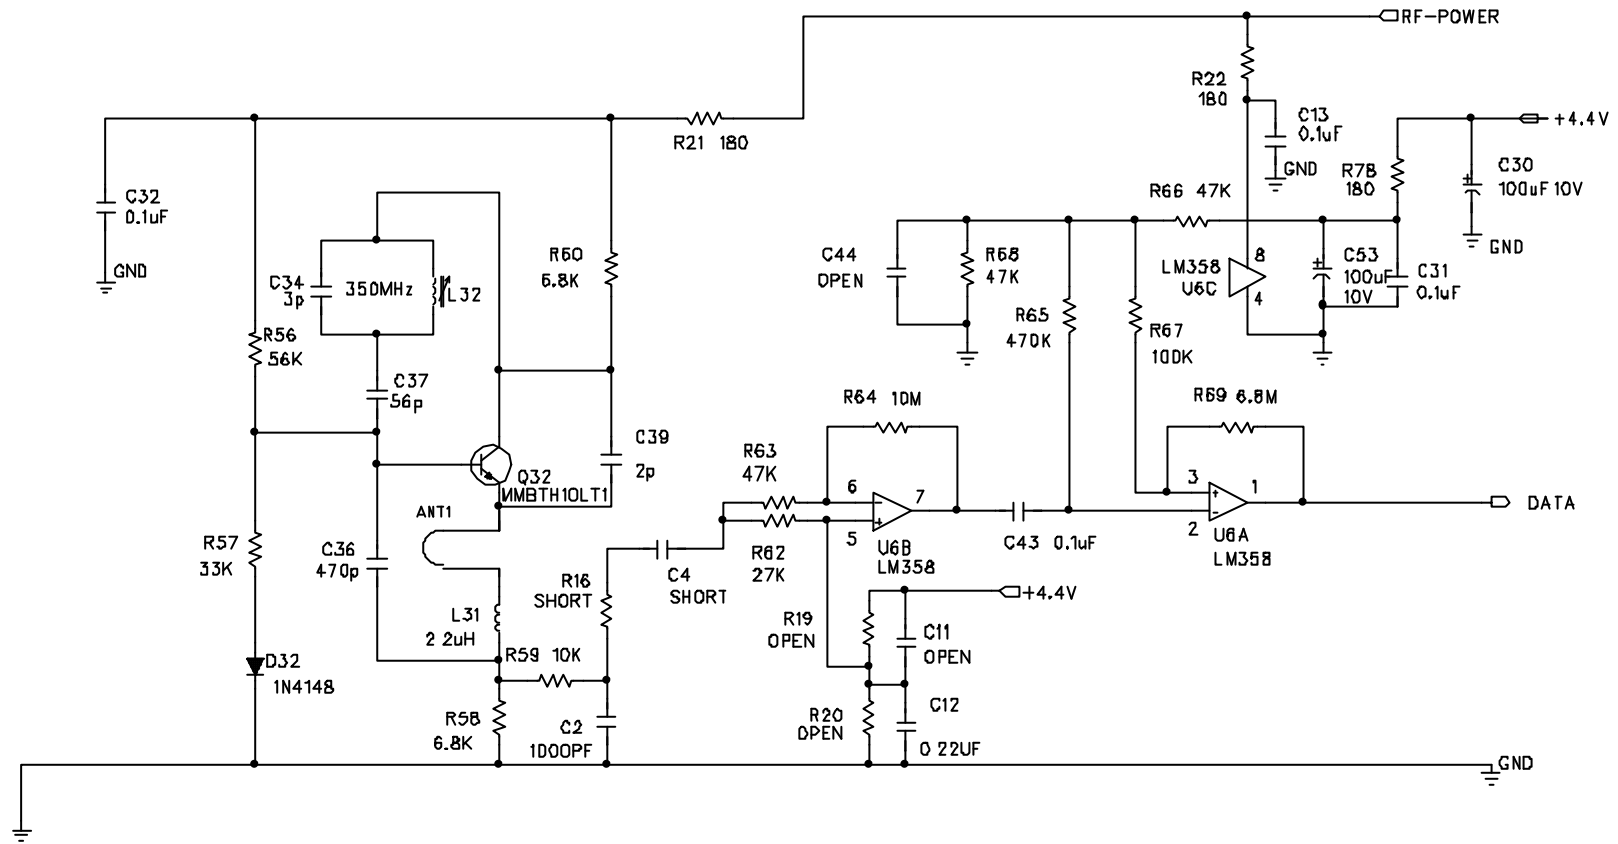

6

5

4

3

2

1

REVISION RECORD			
LTR	ECO NO:	APPROVED:	DATE:

COMPANY: COMPUTIME			
TITLE: MHN02L-RF(RX)			
DRAWN muzhoxian	DATED Jun 12, 2002	CODE:	REV 1
CHECKED. EDWIN	DATED:	SIZE:	DRAWING NO
QUALITY CONTROL	DATED:	SHEET: 2 OF 3	
RELEASED. A	DATED:	SCALE: 1:1	