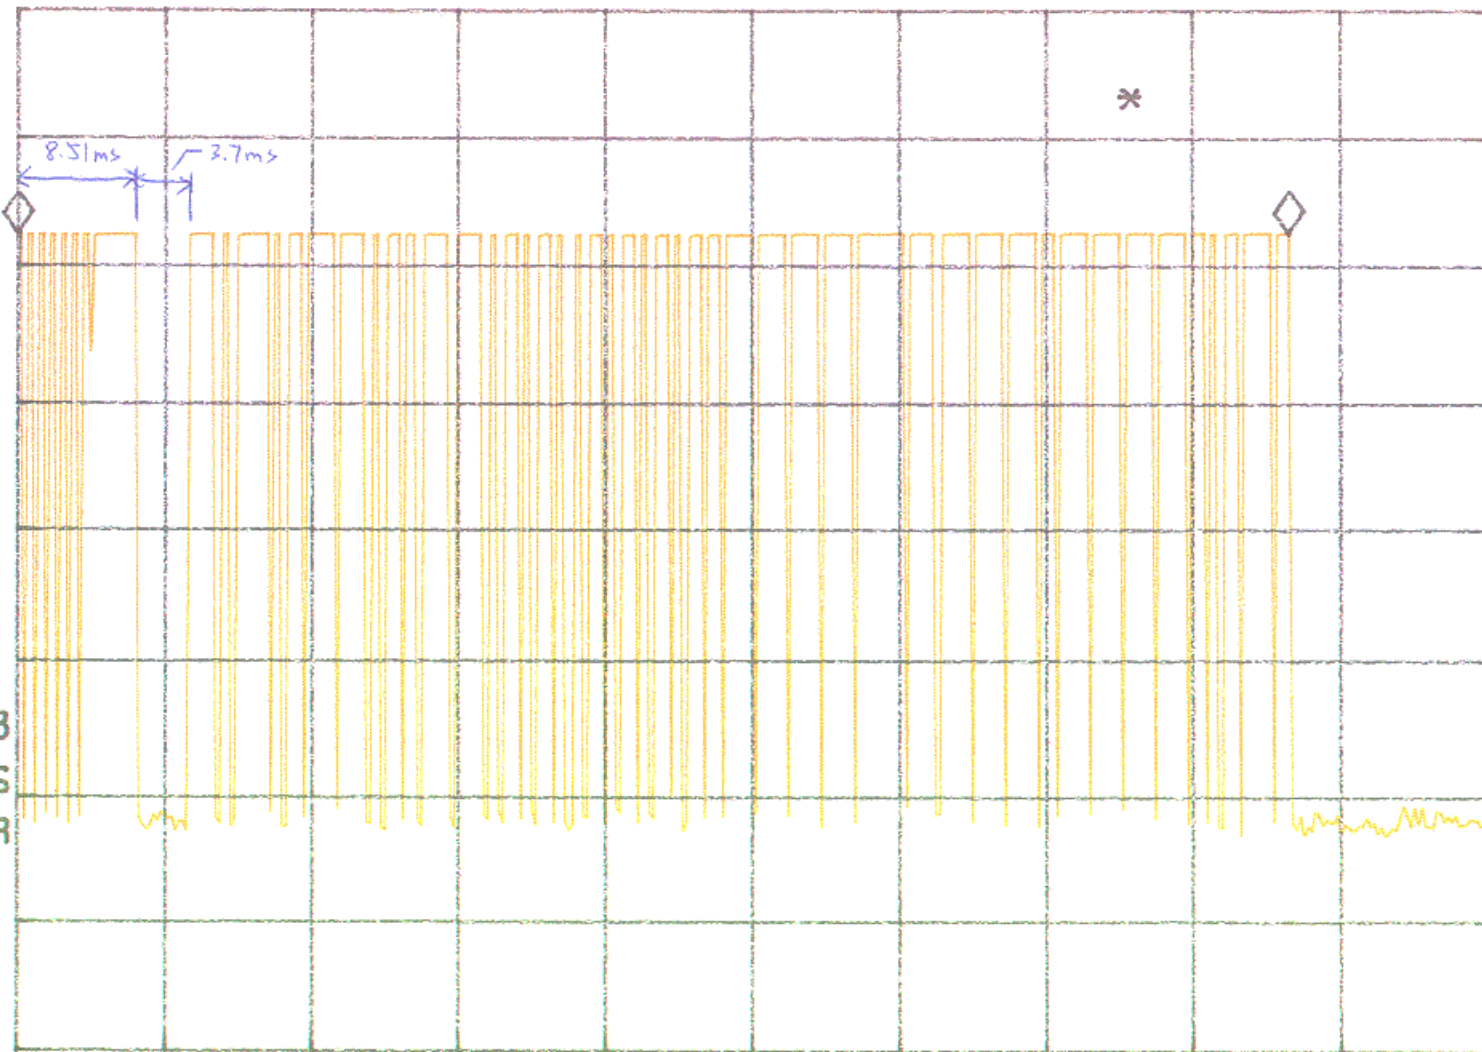

hp

MKR 86.500 msec

REF 107.0 dBμV AT 10 dB

.14 dB

PEAK
LOG
10
dB/

WA SB
SC VS
CORR

CENTER 390.000 MHz

SPAN 0 Hz

#RES BW 3.0 MHz

VBW 1 MHz

#SWP 100 msec

tip

MKR 750.00 μ sec

REF 107.0 dB μ V AT 10 dB

.04 dB

PEAK
LOG
10
dB/

VA SB
SC FC
CORR

CENTER 390.000 MHz

#RES BW 3.0 MHz

VBW 1 MHz

SPAN 0 Hz

#SWP 15.0 msec