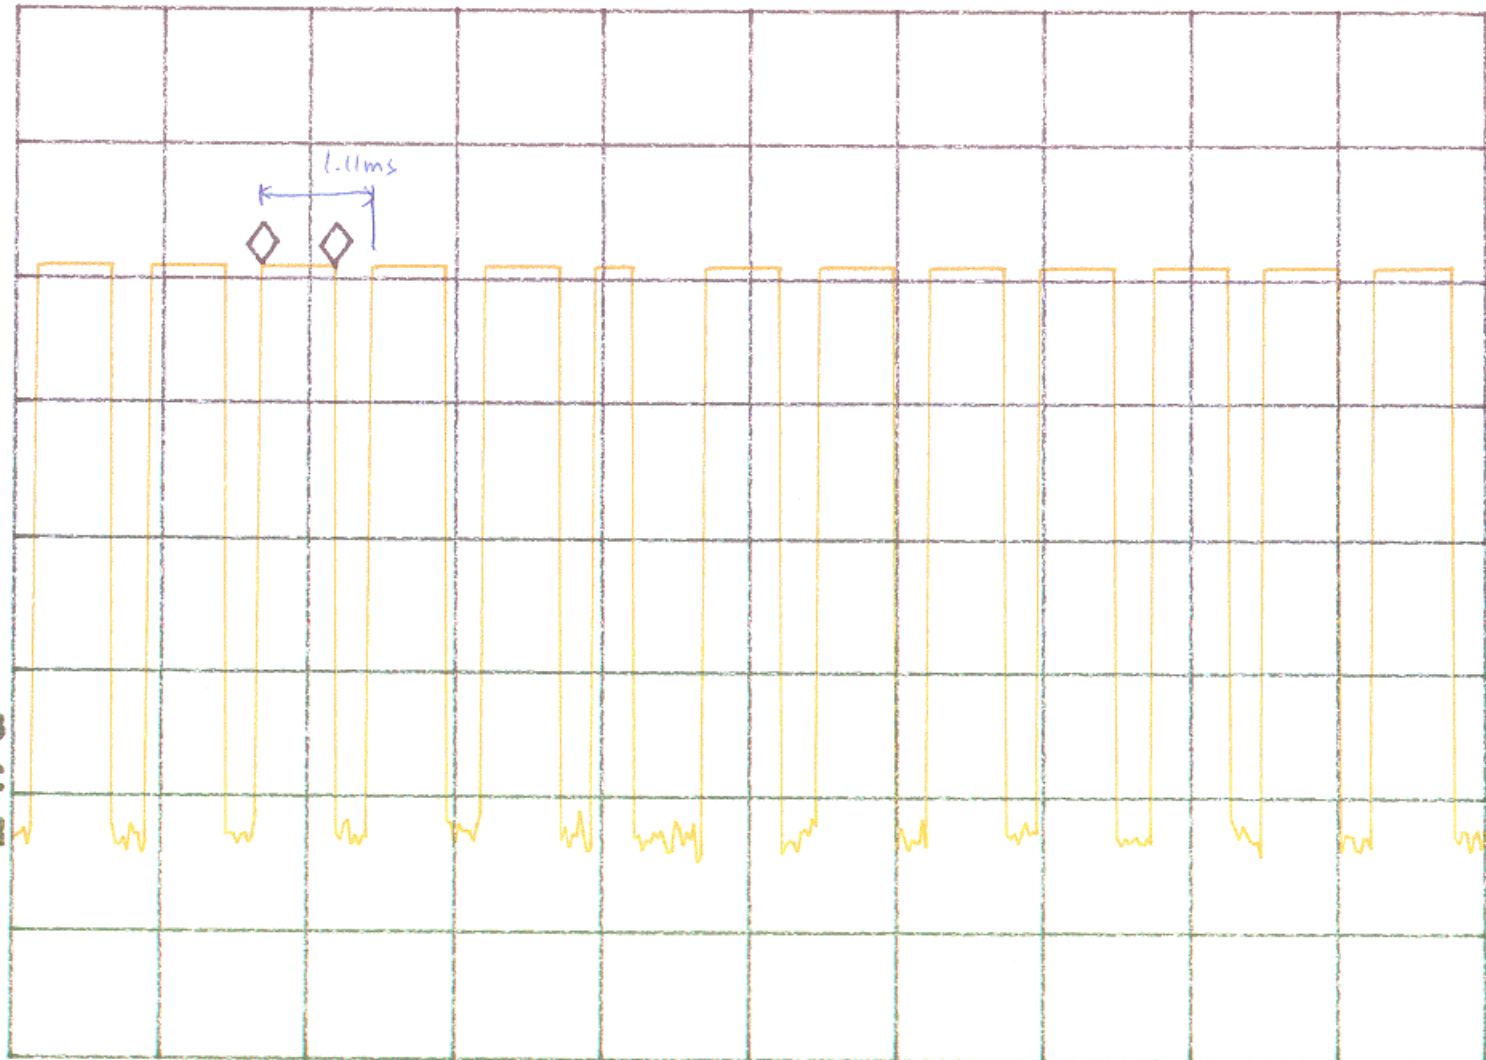

hp

MKR 86.500 msec

REF 107.0 dBμV AT 10 dB

.14 dB

PEAK
LOG
10
dB/

WA SB
SC VS
CORR

CENTER 390.000 MHz

SPAN 0 Hz

#RES BW 3.0 MHz

VBW 1 MHz

#SWP 100 msec

tip

MKR 750.00 μ sec

REF 107.0 dB μ V AT 10 dB

.04 dB

PEAK
LOG
10
dB/

VA SB
SC FC
CORR

CENTER 390.000 MHz

#RES BW 3.0 MHz

VBW 1 MHz

SPAN 0 Hz

#SWP 15.0 msec