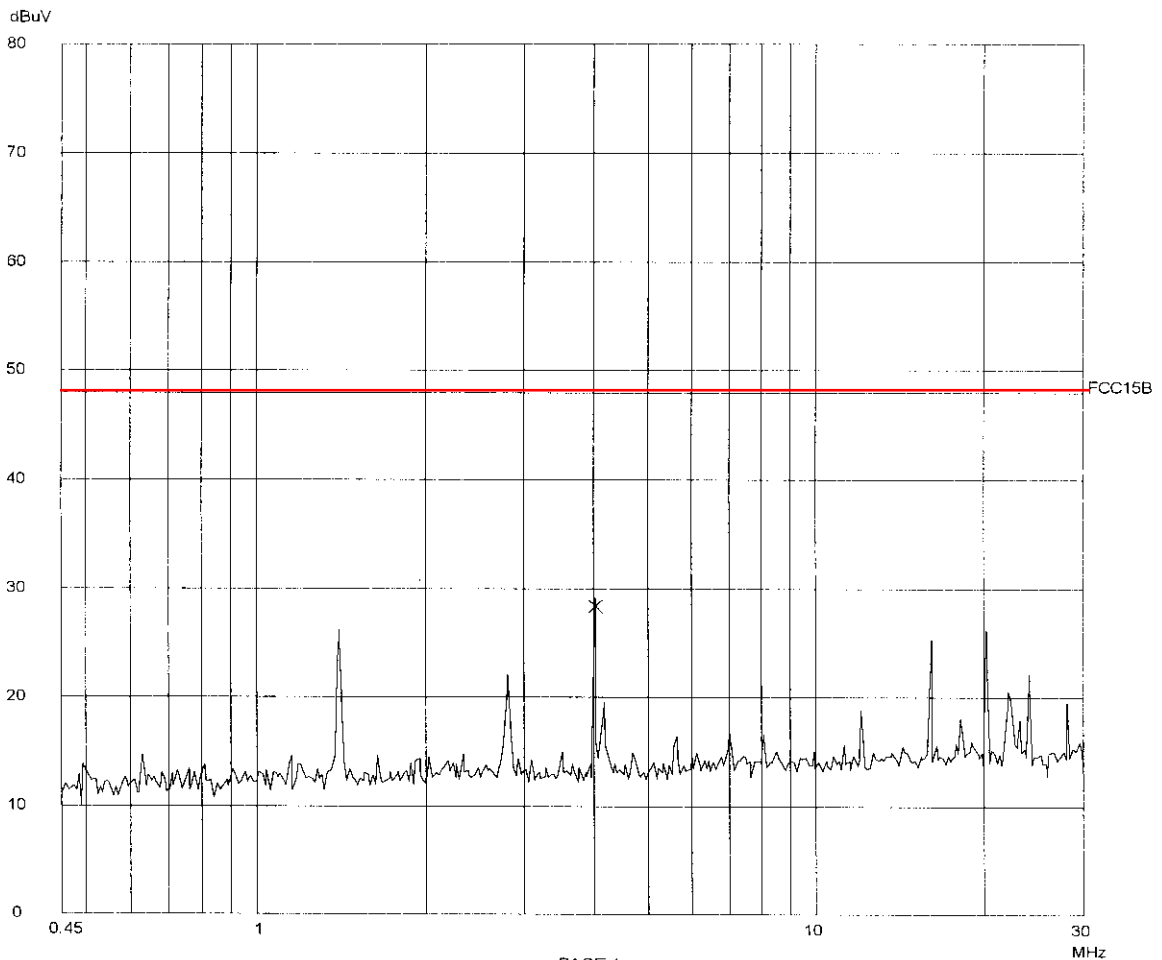

## ETL SEMKO

Report No.: 0214353

Tested By: Ben, Report No.: 0214353

Scan Settings (1 Range)

Frequencies			Receiver Settings					
Start	Stop	Step	IF BW	Detector	M-Time	Atten	Preamp	OpRge
450k	30M	5k	10k	PK	20ms	AUTO	LN OFF	60dB

Final Measurement: x QP

Meas Time: 1 s  
Subranges: 16  
Acc Margin: 20dB

Transducer No. Start Stop Name  
21 9k 30M EW0698

Ctrl No.: *NA*