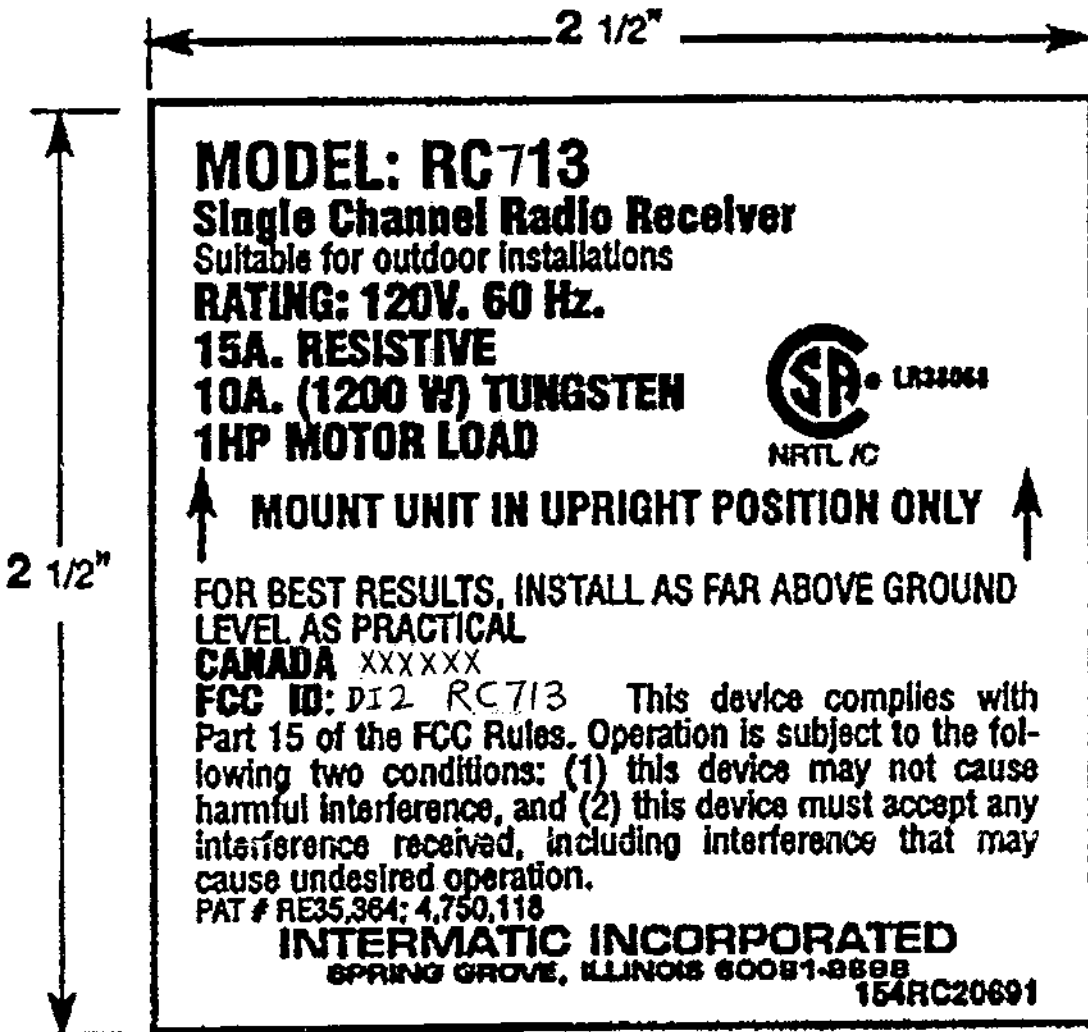

THIS DRAWING WAS PRINTED ON 6/7/00

VERIFY CURRENT REVISION ON ELECTRONIC FILE

* 842

6 13 → 713

Back Housing of 842

MPL	NIL	MODEL	842	 computime ltd
COLOR	NIL	SCALE	1 : 1	
FINISH	NIL	OWN	Jeff Fung	DATE
<small>TOLERANCE UNLESS OTHERWISE SPECIFIED DIMENSIONS ARE IN MM DECIMALS ANGULAR</small>		CHKD		DATE
		APPD		DATE
				TITLE
				PACKAGE METHOD
		PART NO	NIL	DWG NO
				REV
				A
				A3