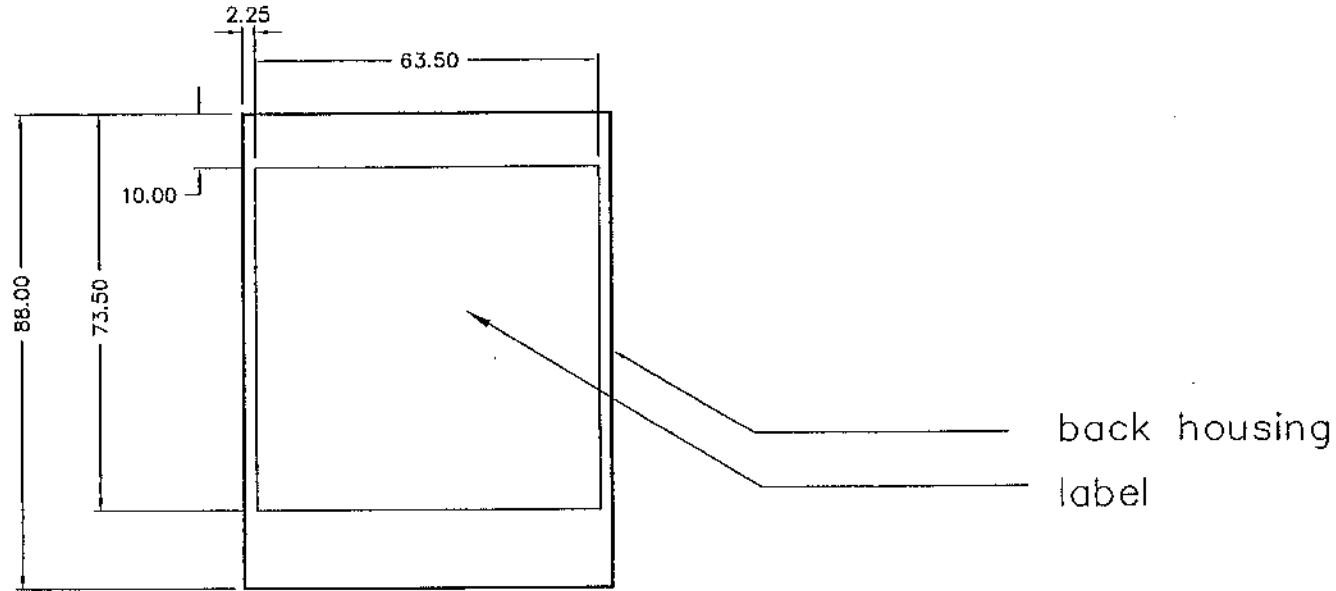

THIS DRAWING WAS PRINTED ON 6/7/00

VERIFY CURRENT REVISION ON ELECTRONIC FILE

* 842

6 13 → 713

Back Housing of 842

MPL	NIL	MODEL	842	 computime ltd
COLOR	NIL	SCALE	1 : 1	
FINISH	NIL	OWN	Jeff Fung	DATE
<small>TOLERANCE UNLESS OTHERWISE SPECIFIED DIMENSIONS ARE IN MM DECIMALS ANGULAR</small>		CHKD		DATE
		APPD		DATE
				TITLE
				PACKAGE METHOD
		PART NO	NIL	DWG NO
				REV
				A
				A3