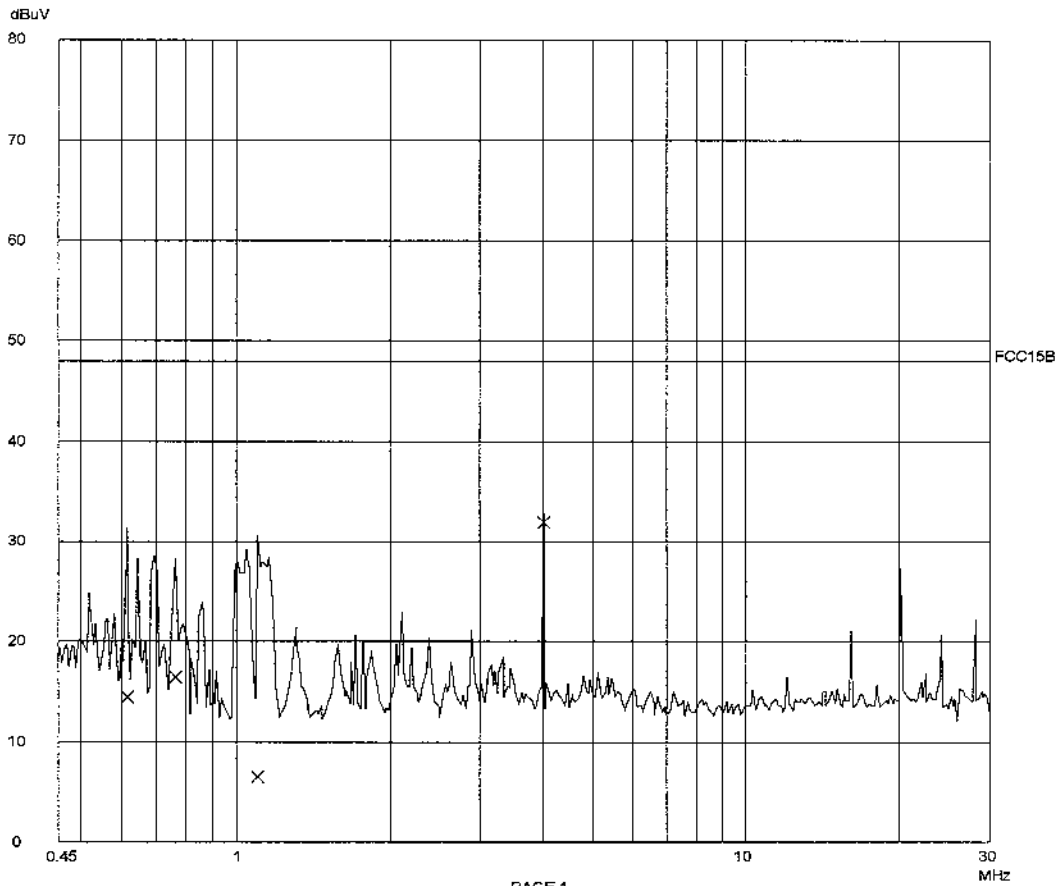

Intertek Testing Services

ETL SEMKO

Report No.: 0004949

Tested By: Ben, Report No.: 0004949

Scan Settings (1 Range)

Frequencies			Receiver Settings					
Start	Stop	Step	IF BW	Detector	M-Time	Atten	Preamp	OpRge
450k	30M	5k	10k	PK	20ms	AUTO	LN OFF	60dB

Final Measurement: x QP

Meas Time: 1 s
Subranges: 16
Acc Margin: 20dB

Transducer No.	Start	Stop	Name
21	9k	30M	EW0698

Ctrl No.: N/A

Intertek Testing Services

ETL SEMKO

Report No.: 0004949

Tested By: Ben, Report No.: 0004949