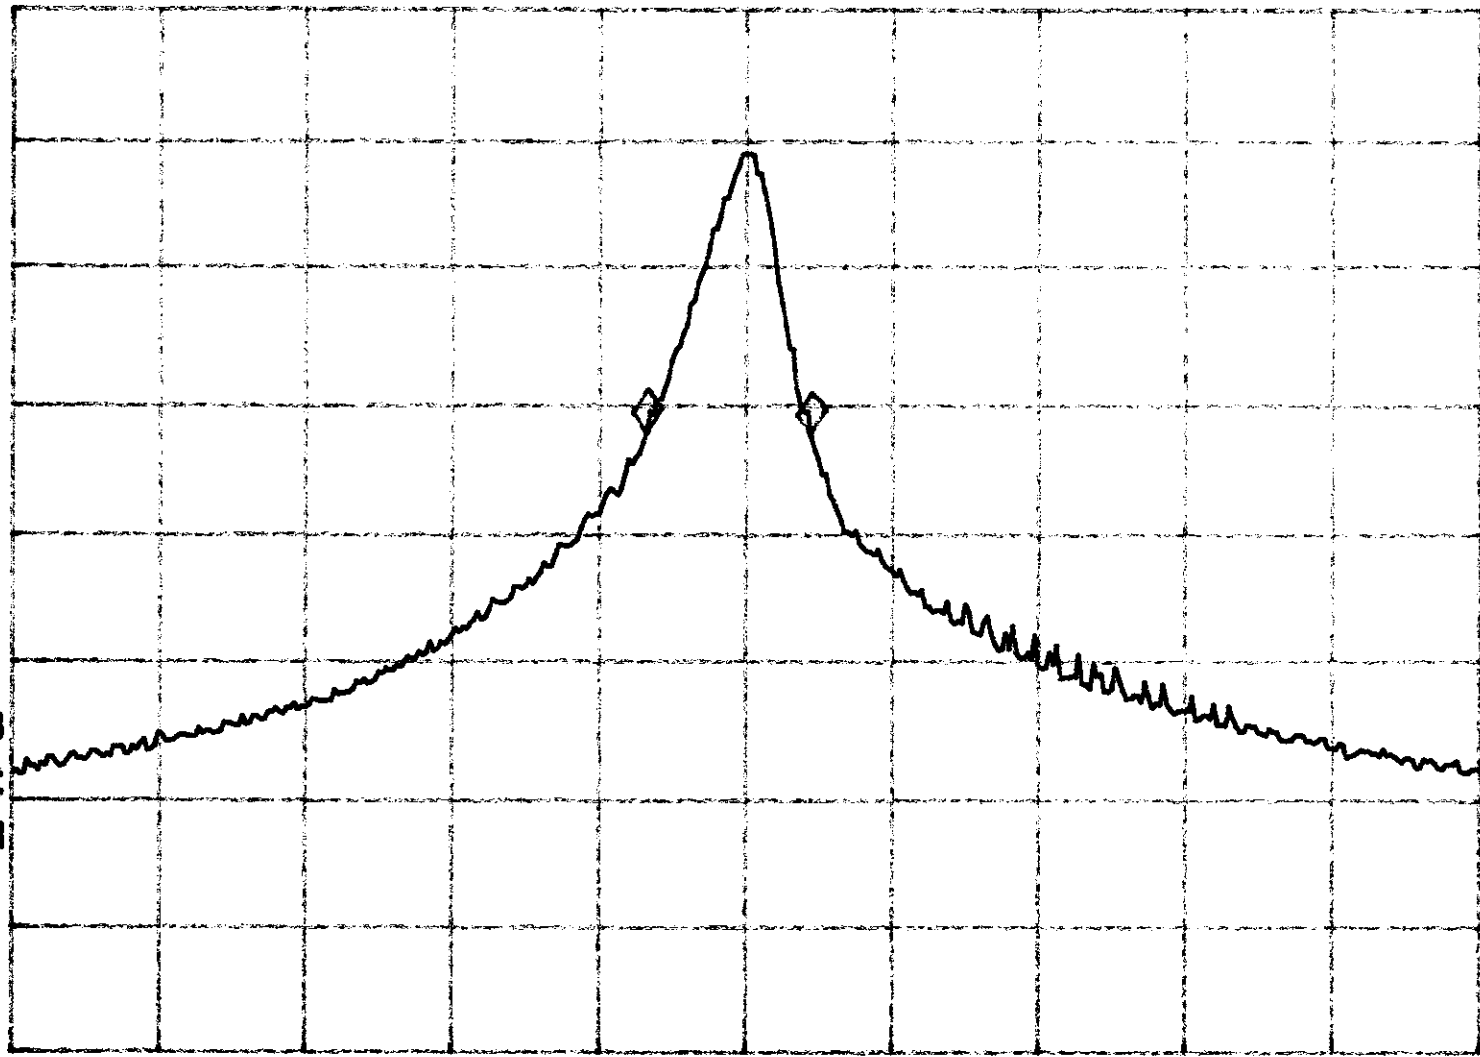

hp

REF 107.0 dBμV

AT 10 dB

MKR 56.3 kHz

- .06 dB

PEAK
LOG
10
dB/

VA SB
SC FC
CORR

CENTER 315.0775 MHz

#RES BW 10 kHz

#VBW 3 MHz

SPAN 500.0 kHz

#SWP 200 msec