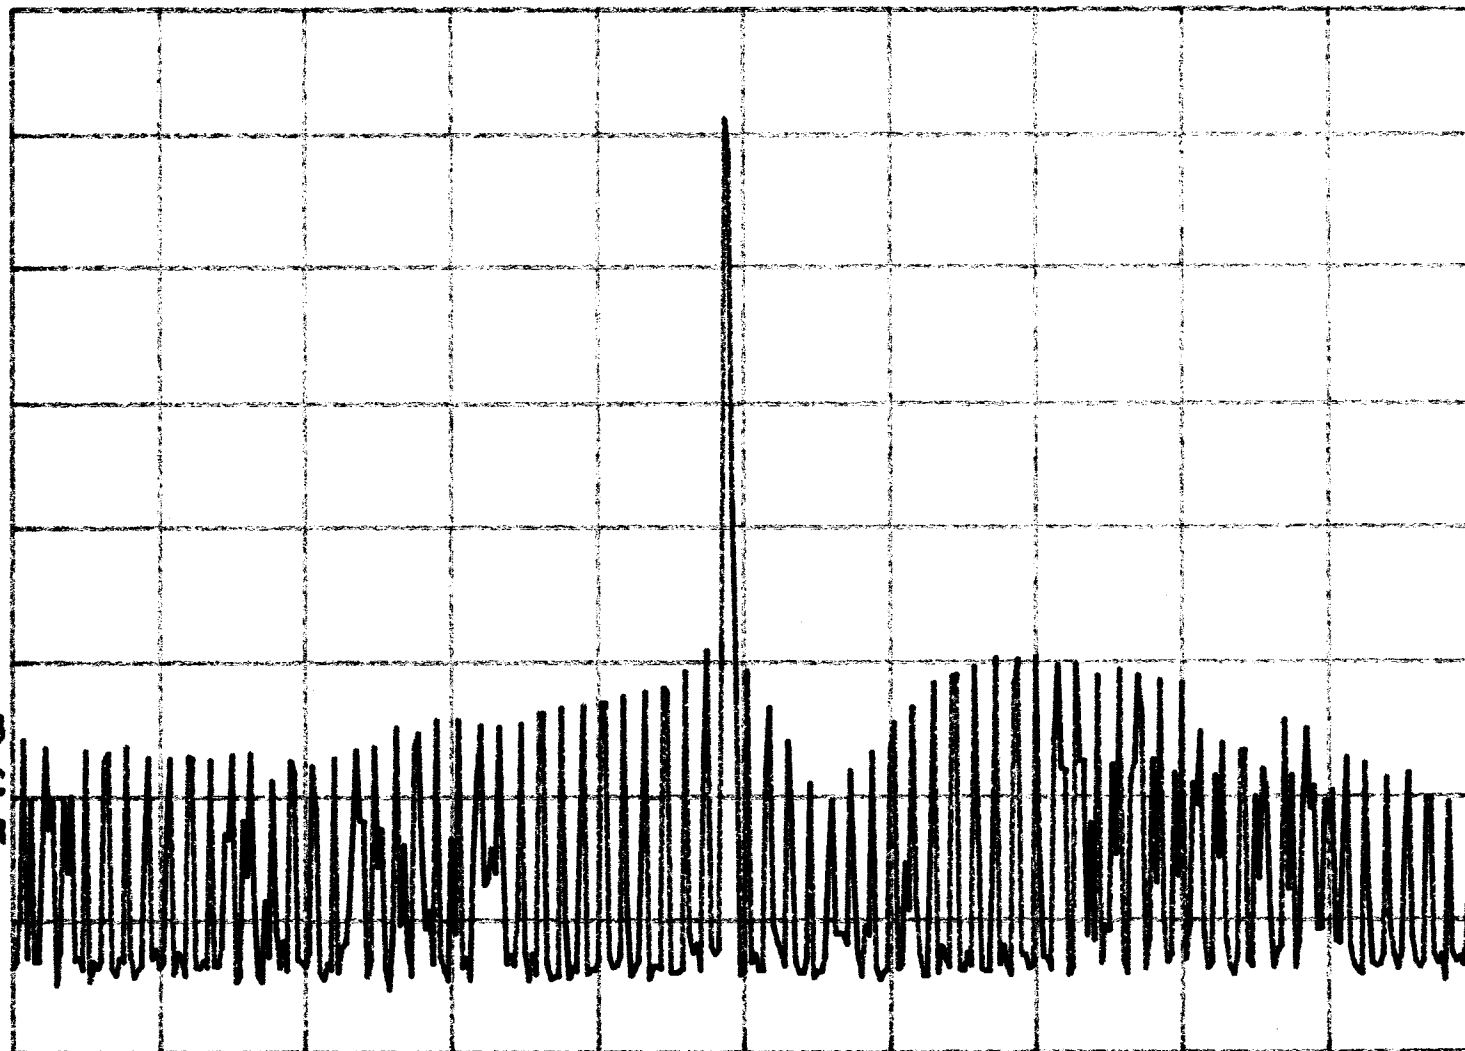

hp

REF 97.0 dB μ V

AT 10 dB

PEAK
LOG
10
dB/

VA SB
SC FC
CORR

CENTER 315.53 MHz

#RES BW 30 kHz

SPAN 50.00 MHz

#VBW 30 kHz

#SWP 200 msec