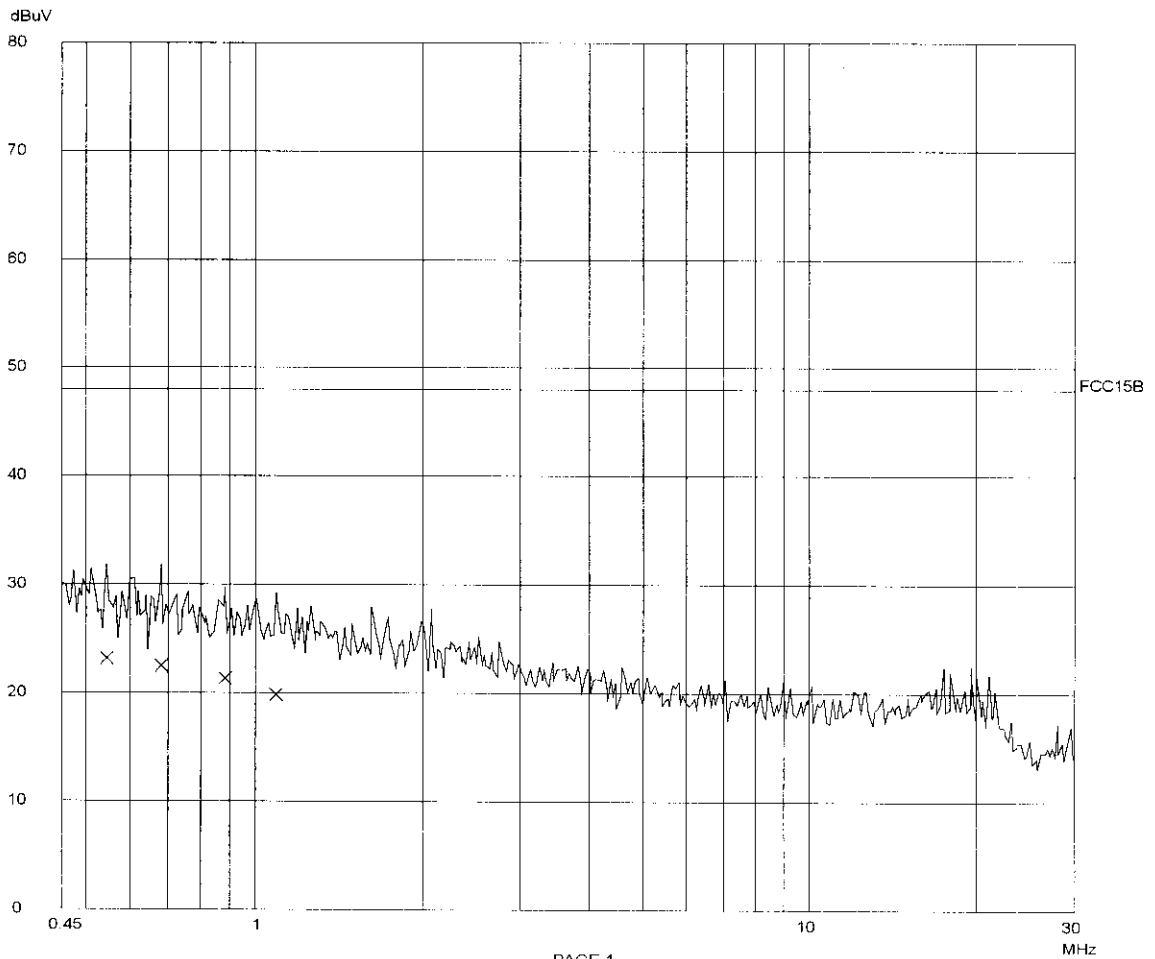

## ETL SEMKO

Report No.: 0107608

Tested By: Ben, Report No.: 0107608

Scan Settings (1 Range)

Frequencies			Receiver Settings					
Start	Stop	Step	IF BW	Detector	M-Time	Atten	Preamp	OpRge
450k	30M	5k	10k	PK	20ms	AUTO	LN OFF	60dB

Final Measurement: x QP

Meas Time: 1 s

Subranges: 16

Acc Margin: 20dB

Transducer No. Start Stop Name

21 9k 30M EW0698

Ctrl No.: N/A