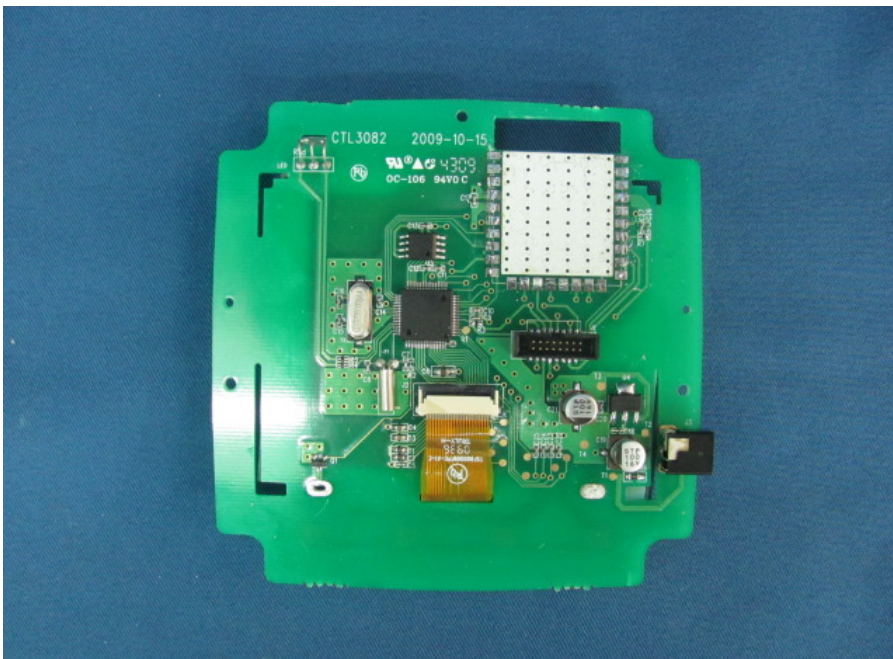

INTERTEK TESTING SERVICE

Report No.: HK10050011-2

Equipment Photographs Model : GES3081 (Internal)

INTERTEK TESTING SERVICE

Report No.: HK10050011-2

Equipment Photographs Model : GES3081 (Internal)

INTERTEK TESTING SERVICE

Report No.: HK10050011-2

Equipment Photographs Model : GES3081 (Internal)

INTERTEK TESTING SERVICE

Report No.: HK10050011-2

Equipment Photographs Model : GES3081 (Internal)