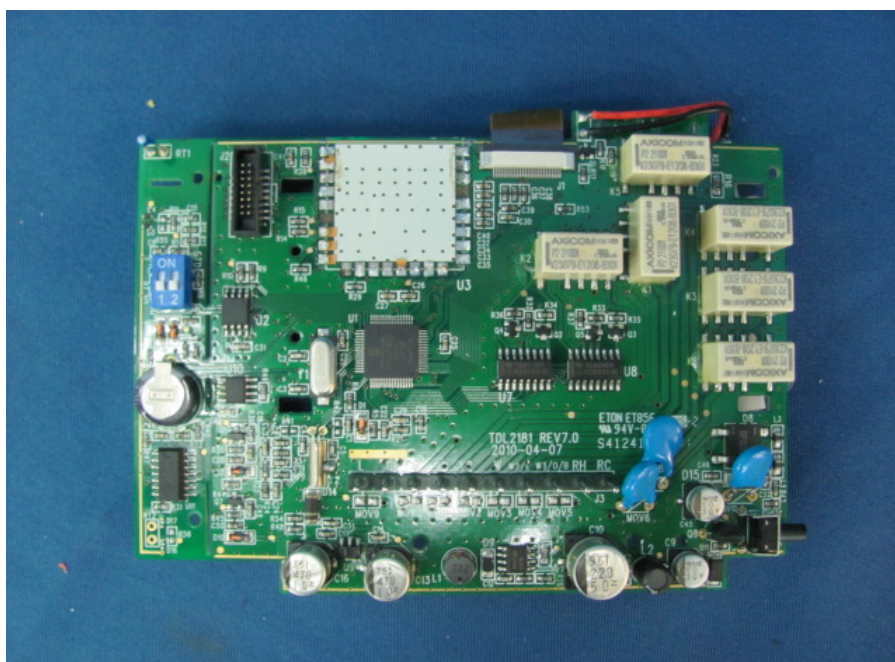

INTERTEK TESTING SERVICE

Report No.: HK10060857-1

Equipment Photographs Model : GES2181 (Internal)

INTERTEK TESTING SERVICE

Report No.: HK10060857-1

Equipment Photographs Model : GES2181 (Internal)

INTERTEK TESTING SERVICE

Report No.: HK10060857-1

Equipment Photographs Model : GES2181 (Internal)

INTERTEK TESTING SERVICE

Report No.: HK10060857-1

Equipment Photographs Model : GES2181 (Internal)