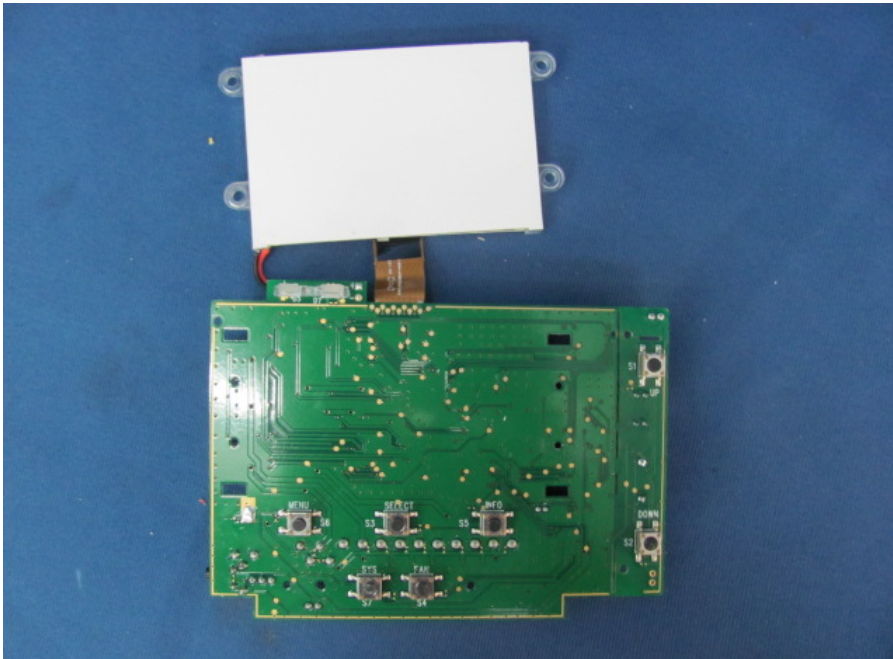

INTERTEK TESTING SERVICE

Report No.: HK10060857-1

Equipment Photographs Model : GES2181 (Internal)

INTERTEK TESTING SERVICE

Report No.: HK10060857-1

Equipment Photographs Model : GES2181 (Internal)

INTERTEK TESTING SERVICE

Report No.: HK10060857-1

Equipment Photographs Model : GES2181 (Internal)

INTERTEK TESTING SERVICE

Report No.: HK10060857-1

Equipment Photographs Model : GES2181 (Internal)