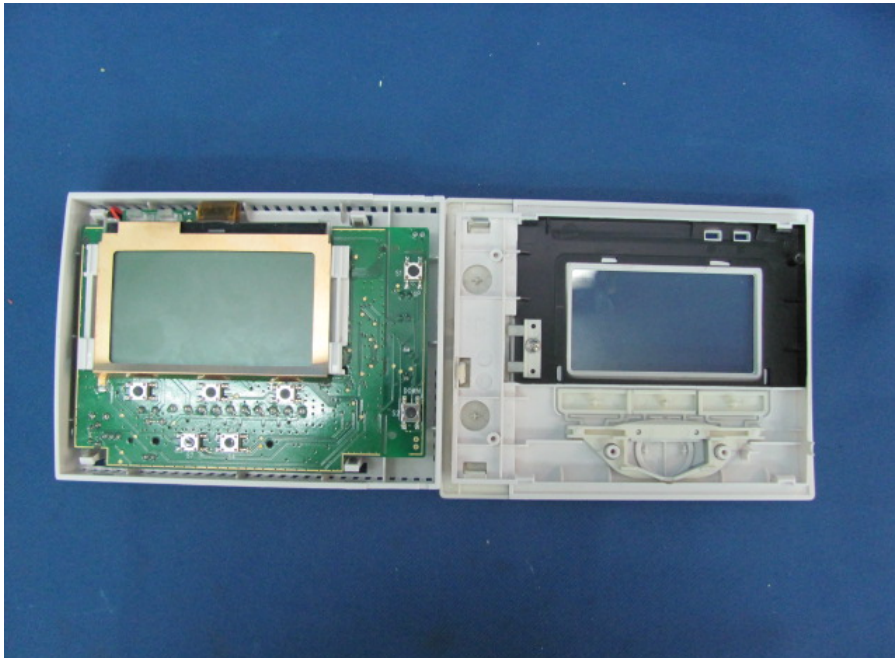

INTERTEK TESTING SERVICE

Report No.: HK10060857-1

Equipment Photographs Model : GES2181 (Internal)

INTERTEK TESTING SERVICE

Report No.: HK10060857-1

Equipment Photographs Model : GES2181 (Internal)

INTERTEK TESTING SERVICE

Report No.: HK10060857-1

Equipment Photographs Model : GES2181 (Internal)

INTERTEK TESTING SERVICE

Report No.: HK10060857-1

Equipment Photographs Model : GES2181 (Internal)