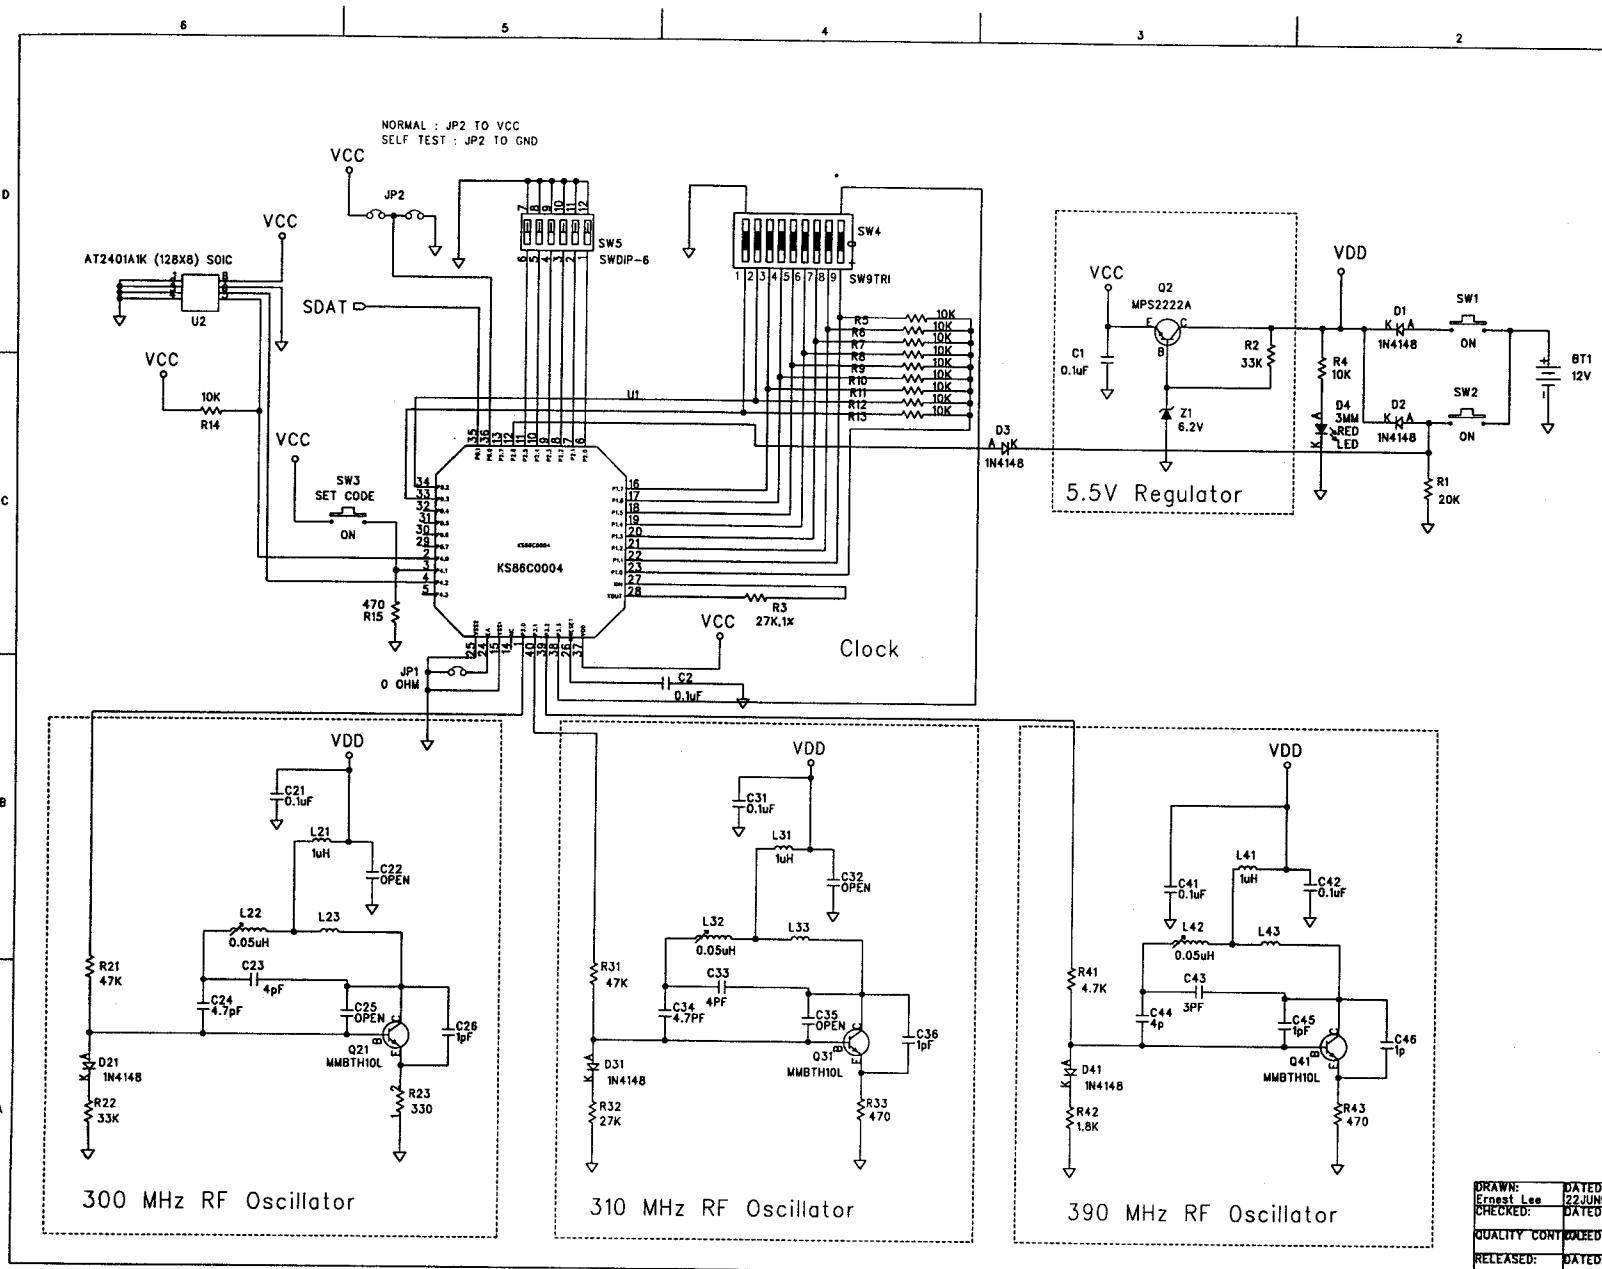

REVISION RECORD		
LYR	ECU NO.	APPROVAL

COMPANY: Computime Ltd					
TITLE: DRG2 TRANSMITTER					
DRAWN: Ernest Lee	DATED: 22 JUN 99	CODE:	SIZE:	DRAWING NO:	REV:
CHECKED:	DATED:			DRG2	
QUALITY CONTROLLED:	DATED:				
RELEASED:	DATED:				SHEET: 1 OF 1