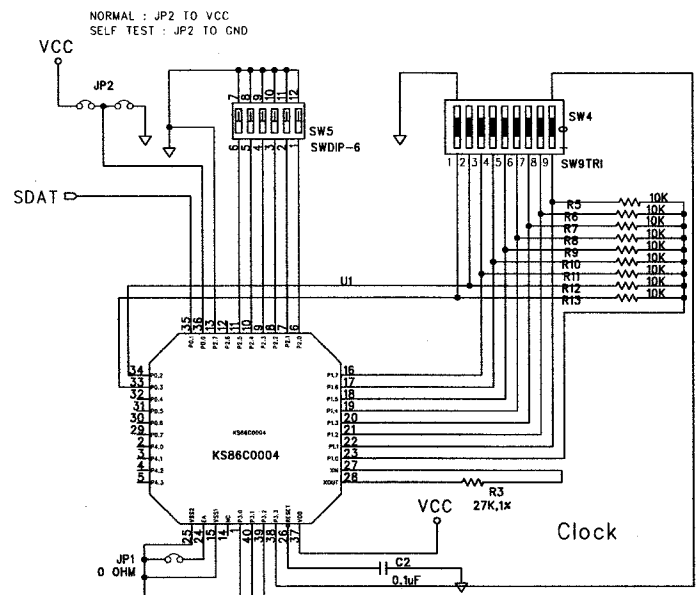

REVISION RECORD		
LTR	ECC NO.	APPROVED

COMPANY: Computime Ltd			
TITLE: DRG1 TRANSMITTER			
DRAWN: Ernest Lee	DATED: 22 JUN 99	CODE:	SIZE:
CHECKED:	DATED:	DRAWING NO: DRG1	REV:
QUALITY CONTROLLED:	DATED:	SCALE:	SHEET: 1 OF 1