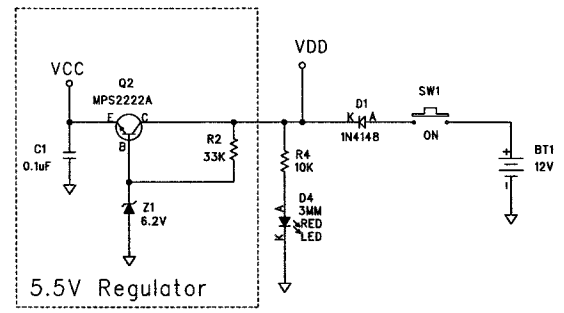

REVISION RECORD		
LTR	ECC NO.	APPROVED

COMPANY: Computime Ltd			
TITLE: DRG1 TRANSMITTER			
DRAWN: Ernest Lee	DATED: 22 JUN 99	CODE:	SIZE:
CHECKED:	DATED:	DRAWING NO: DRG1	REV:
QUALITY CONTROLLED:	DATED:	SCALE:	SHEET: 1 OF 1