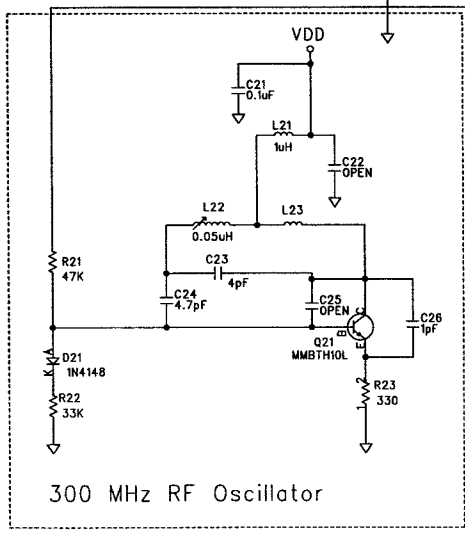

REVISION RECORD		
LTR	ECC NO.	APPROVED

COMPANY: Computime Ltd			
TITLE: DRG1 TRANSMITTER			
DRAWN: Ernest Lee	DATED: 22 JUN 99	CODE:	SIZE:
CHECKED:	DATED:	DRAWING NO: DRG1	REV:
QUALITY CONTROLLED:	DATED:	SCALE:	SHEET: 1 OF 1