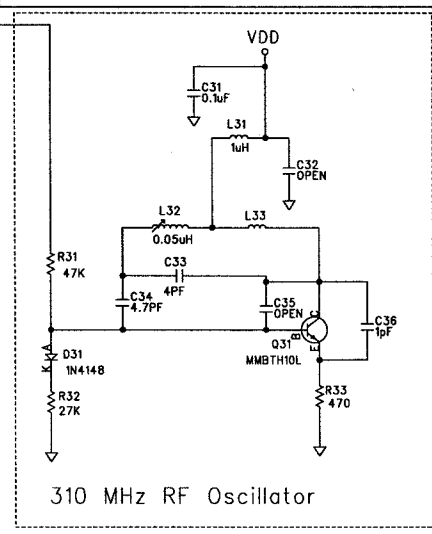

REVISION RECORD		
LTR	ECC NO.	APPROVED

COMPANY: Computime Ltd			
TITLE: DRG1 TRANSMITTER			
DRAWN: Ernest Lee	DATED: 22 JUN 99	CODE:	SIZE:
CHECKED:	DATED:	DRAWING NO: DRG1	REV:
QUALITY CONTROLLED:	DATED:	SCALE:	SHEET: 1 OF 1