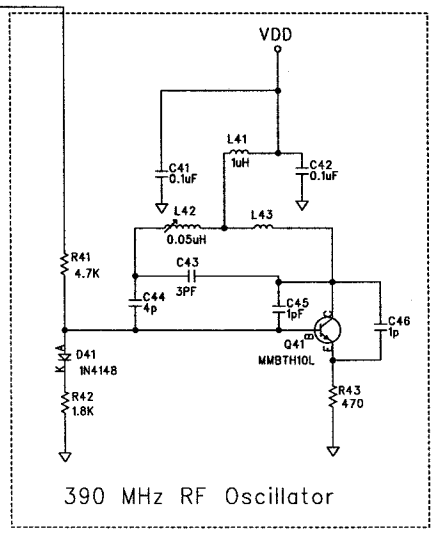

REVISION RECORD		
LTR	ECC NO.	APPROVED

COMPANY: Computime Ltd			
TITLE: DRG1 TRANSMITTER			
DRAWN: Ernest Lee	DATED: 22 JUN 99	CODE:	SIZE:
CHECKED:	DATED:	DRAWING NO: DRG1	REV:
QUALITY CONTROLLED:	DATED:	SCALE:	SHEET: 1 OF 1