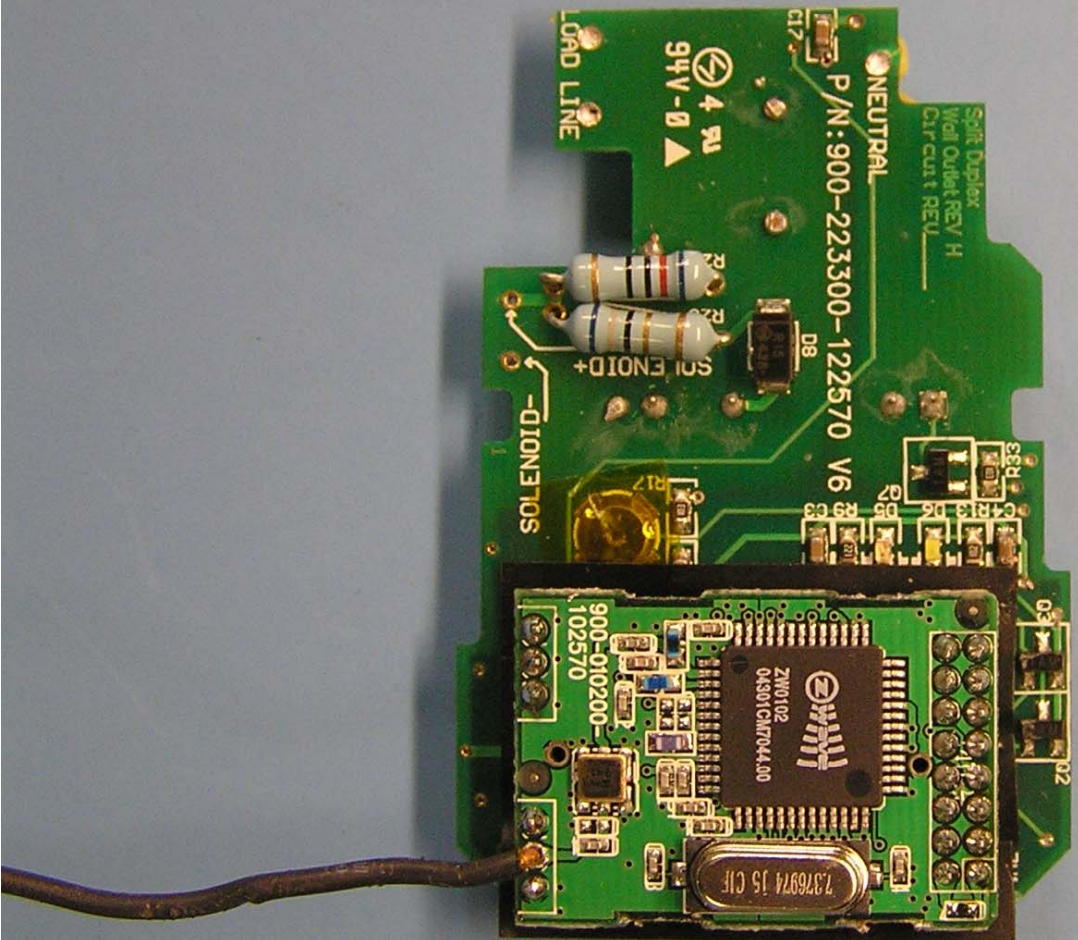

Split Duplex
Wall Outlet REV H
Circuit REV

NEUTRAL
P/N: 900-223300-122570 V6

⚡ 4 75
94V-0 ▲

LOAD LINE

SOLENOID+
SOLENOID-

EX2

LOAD LINE
94V-0

NEUTRAL
Soft Duplex
Wall Outlet REV H
Circuit REV

P/N: 900-223300-122570 V6

SOL ENOID+
-DIODETOS

900-010200-102570

ZM0102
04301CM704.00

7376974 15 C1F