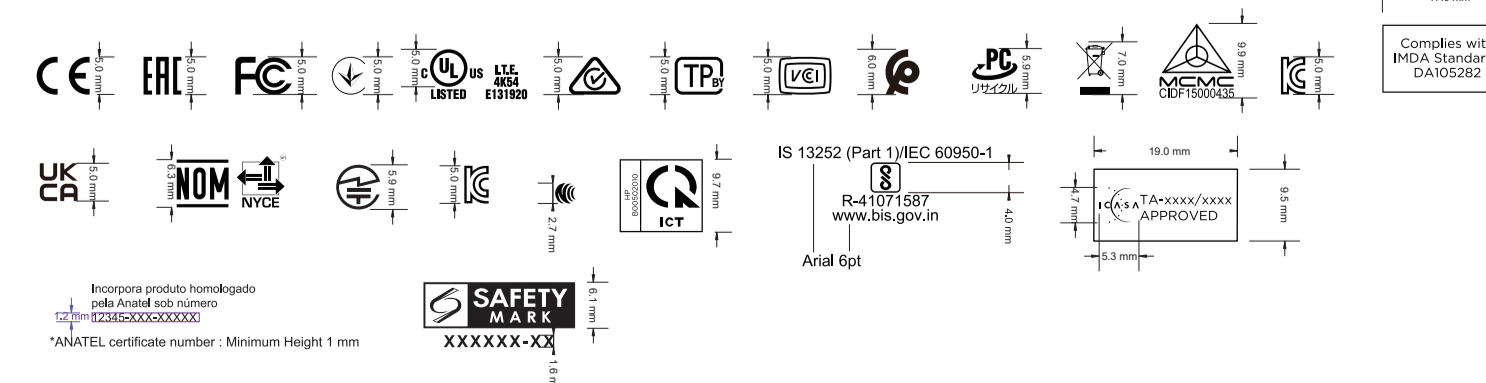

雷雕區域 →

更新部分 →