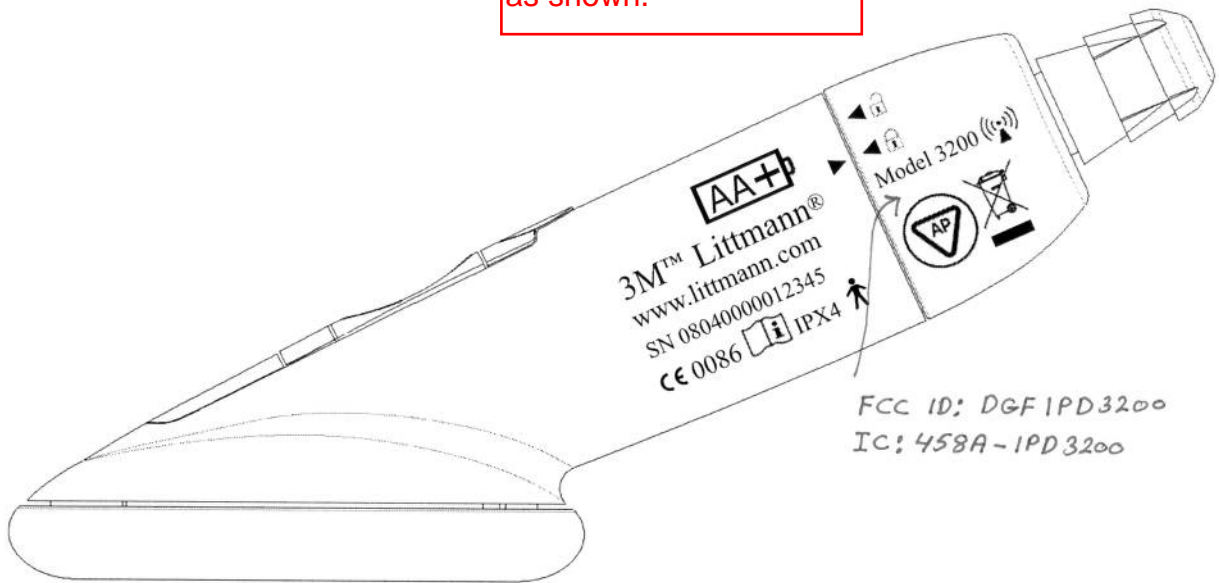

DRAFT ( 9pt Times New Roman, Regular, spacing = 0 )

The text is engraved into the chrome surface. The given FCC and IC numbers will be added as shown.

( 1,5:1 )

FILE FOR LOGO: 19300001\_04\_#7draft.ai

SN 08040000012345