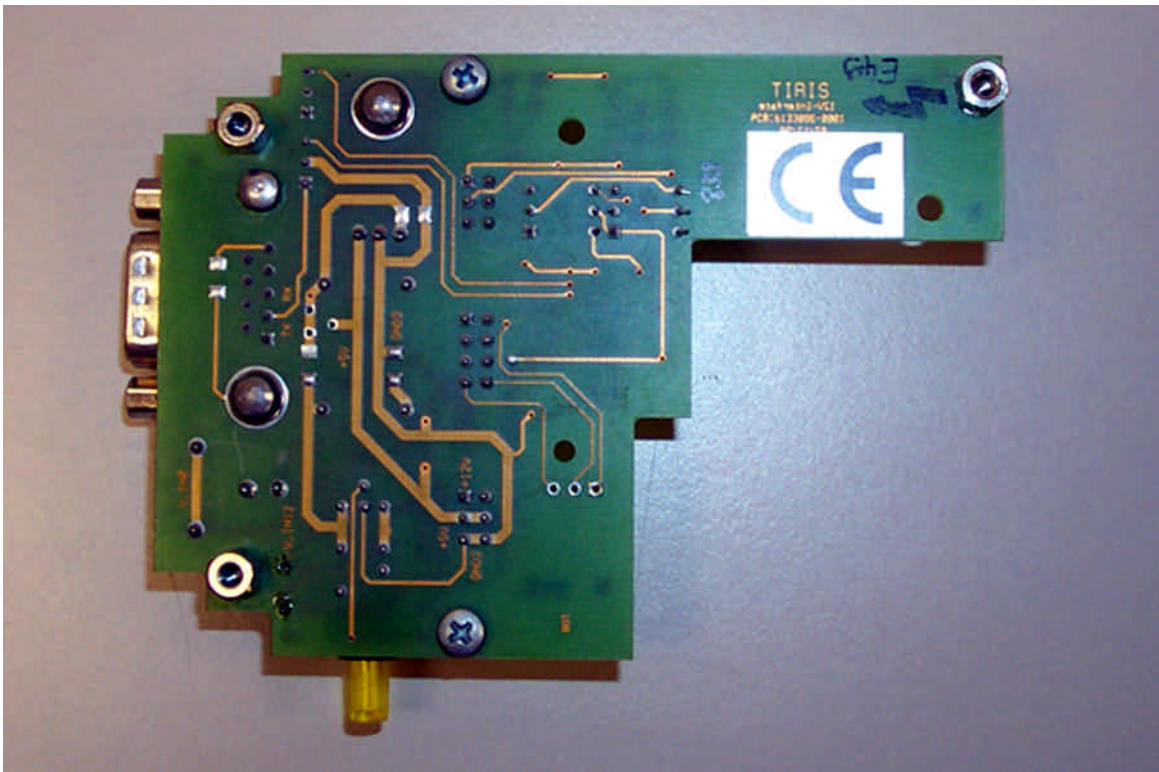

Workstation Electronic Enclosure (WEE) - Cover Off

795 PCIB

Analog Board

Top View

Bottom View

Digital Board

Top View

Bottom View

Interface Board

Top View

Bottom View