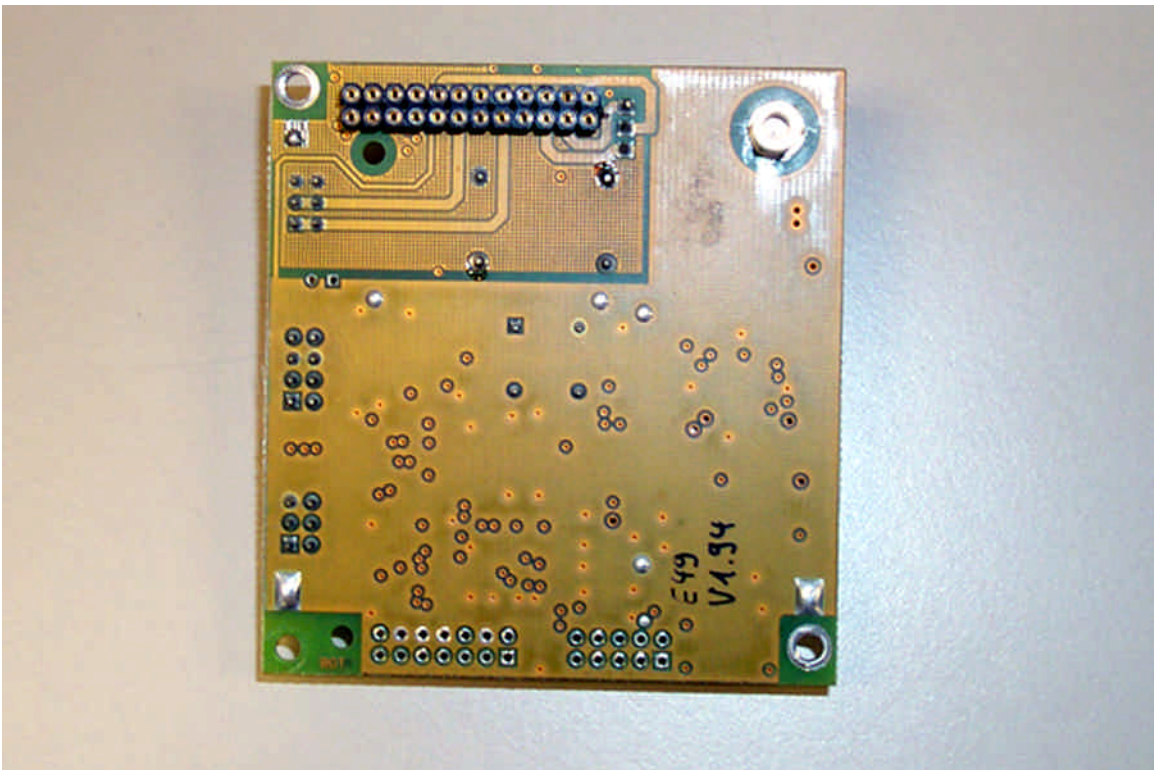

Workstation Electronic Enclosure (WEE) - Cover Off

795 PCIB

Analog Board

Top View

Bottom View

Digital Board

Top View

Bottom View

Interface Board

Top View

Bottom View