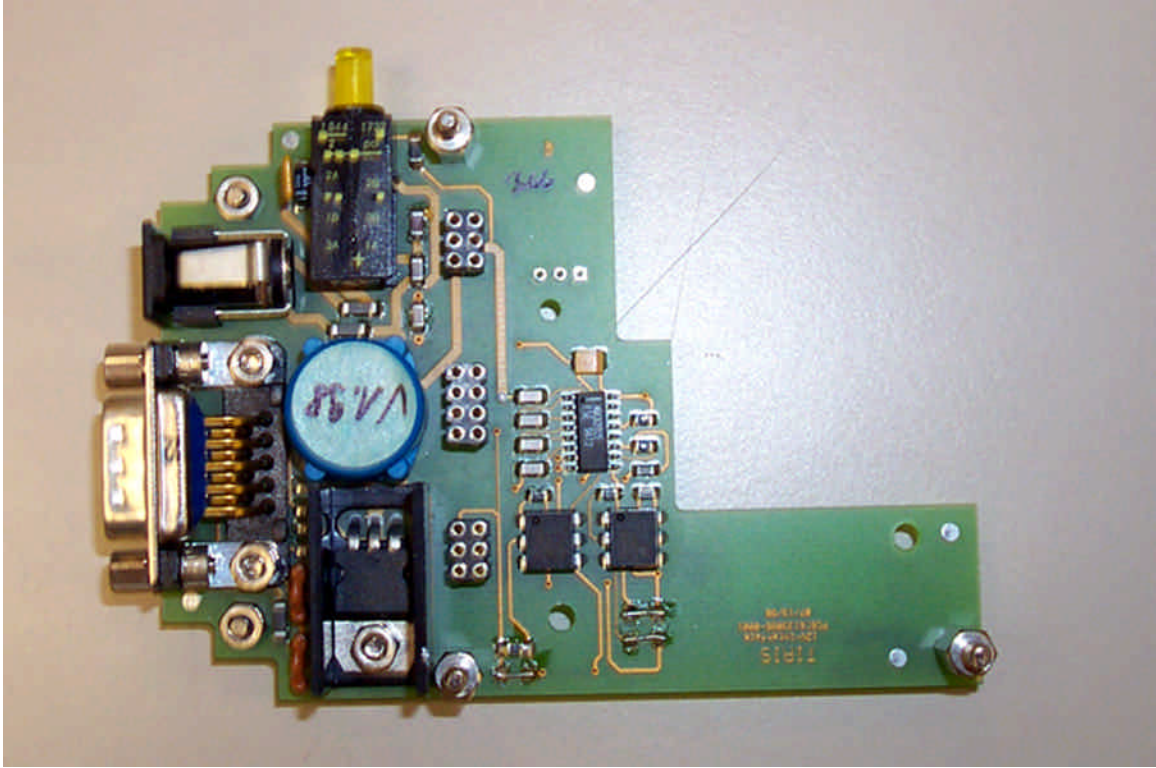

Workstation Electronic Enclosure (WEE) - Cover Off

795 PCIB

Analog Board

Top View

Bottom View

Digital Board

Top View

Bottom View

Interface Board

Top View

Bottom View