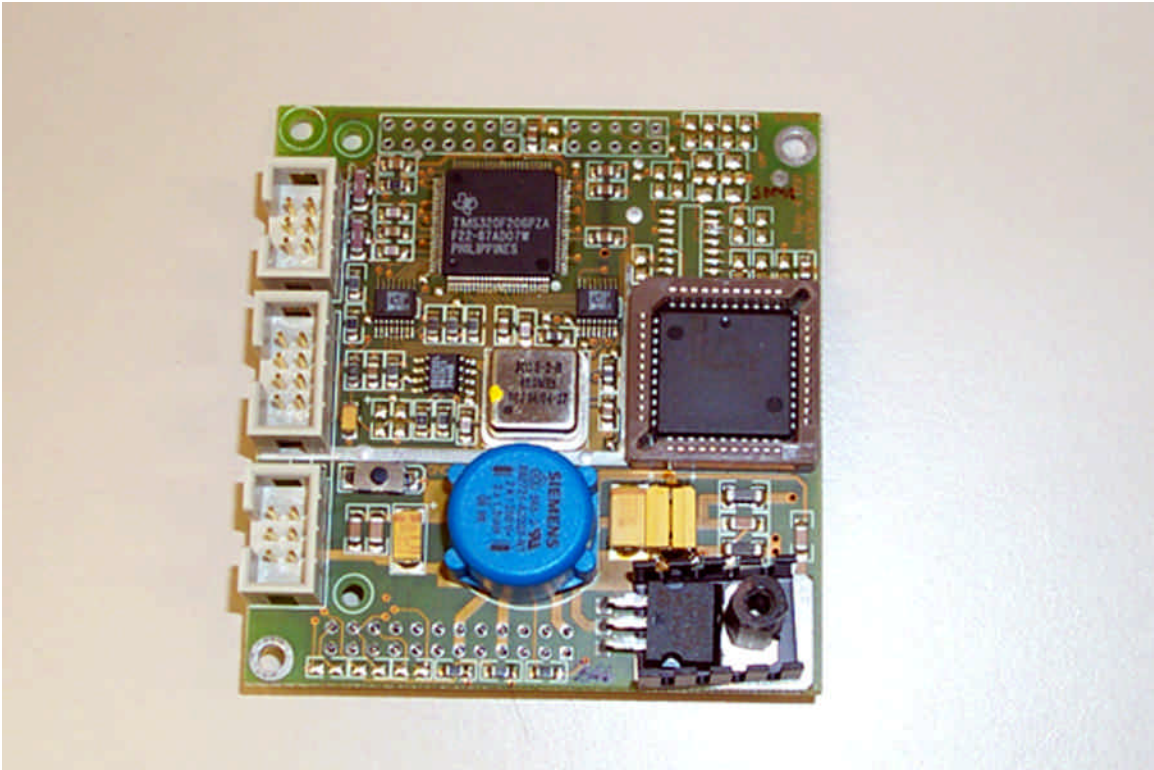

Workstation Electronic Enclosure (WEE) - Cover Off

795 PCIB

Analog Board

Top View

Bottom View

Digital Board

Top View

Bottom View

Interface Board

Top View

Bottom View