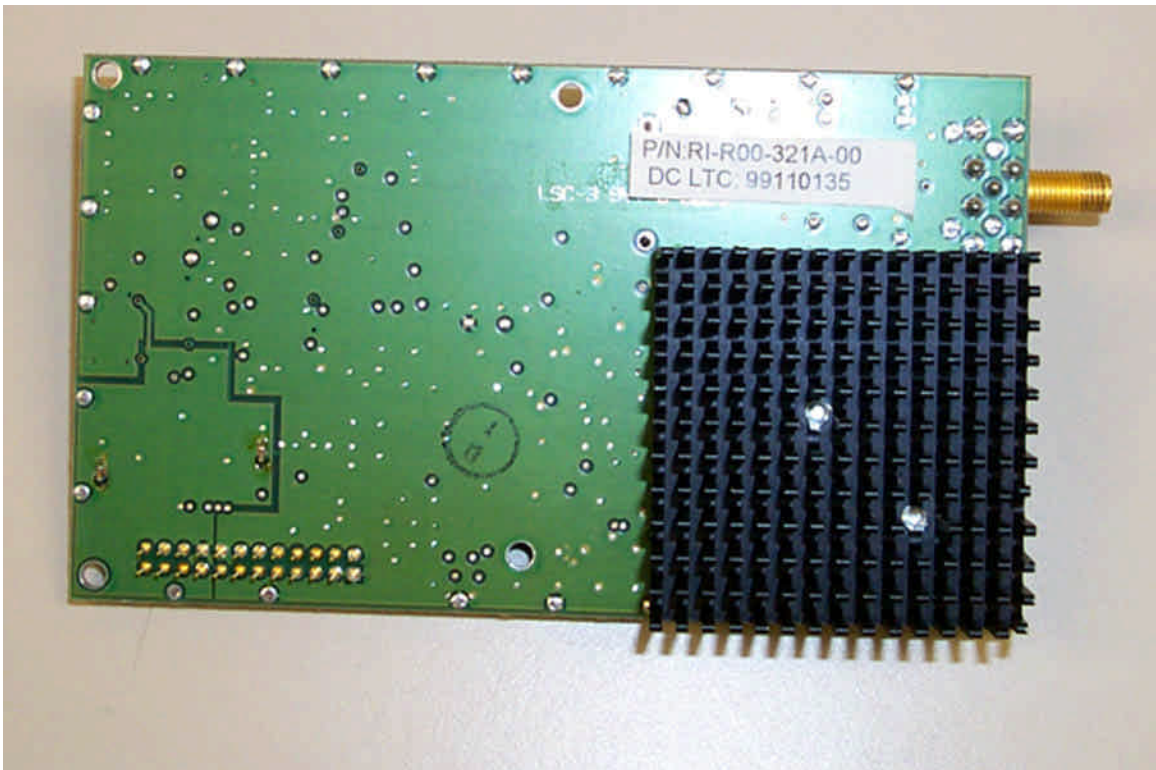

Workstation Electronic Enclosure (WEE) - Cover Off

795 PCIB

Analog Board

Top View

Bottom View

Digital Board

Top View

Bottom View

Interface Board

Top View

Bottom View