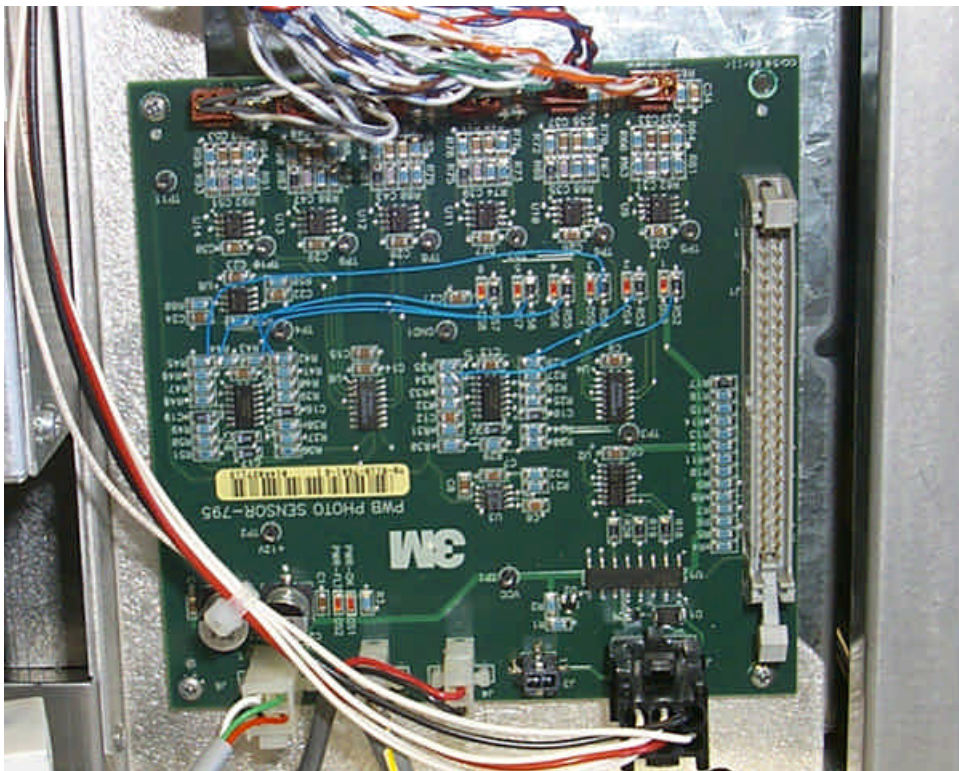

Workstation Electronic Enclosure (WEE) - Cover Off

795 PCIB

Analog Board

Top View

Bottom View

Digital Board

Top View

Bottom View

Interface Board

Top View

Bottom View