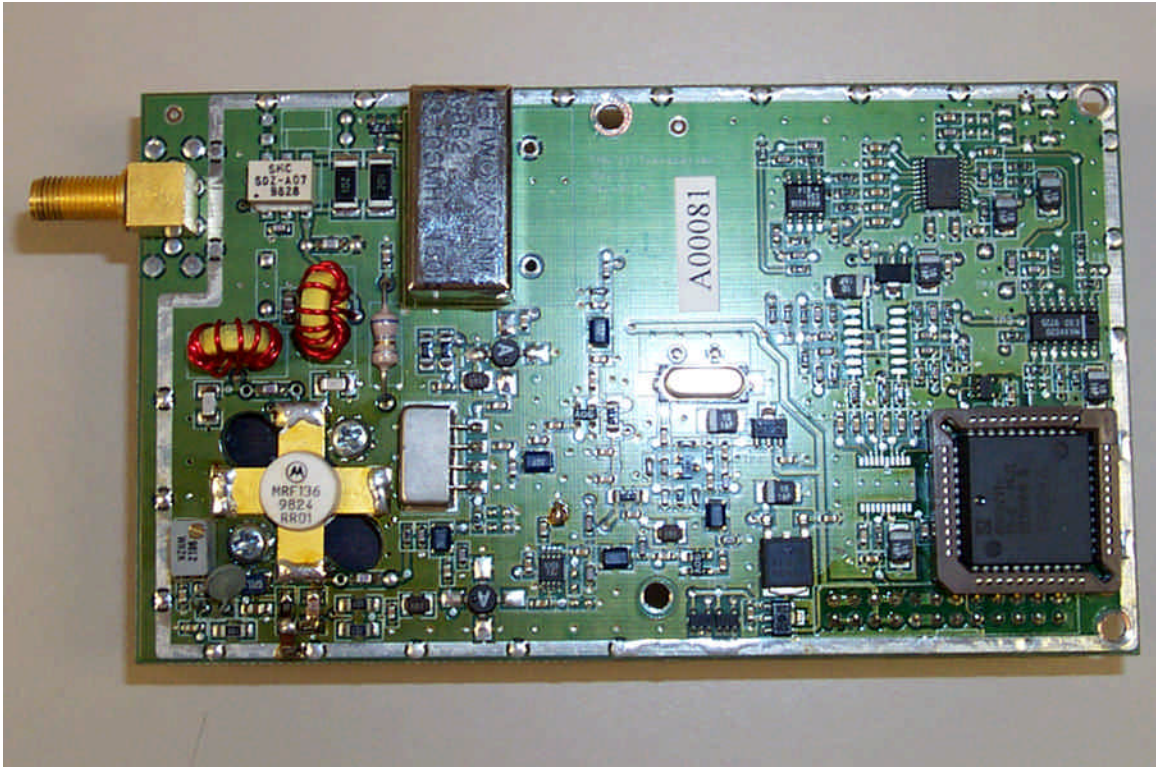

Workstation Electronic Enclosure (WEE) - Cover Off

795 PCIB

Analog Board

Top View

Bottom View

Digital Board

Top View

Bottom View

Interface Board

Top View

Bottom View