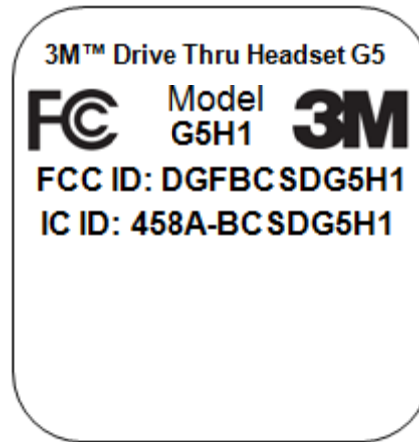

# 3M™ Drive Thru Headset G5 – FCC/IC Label and location

FCC Label