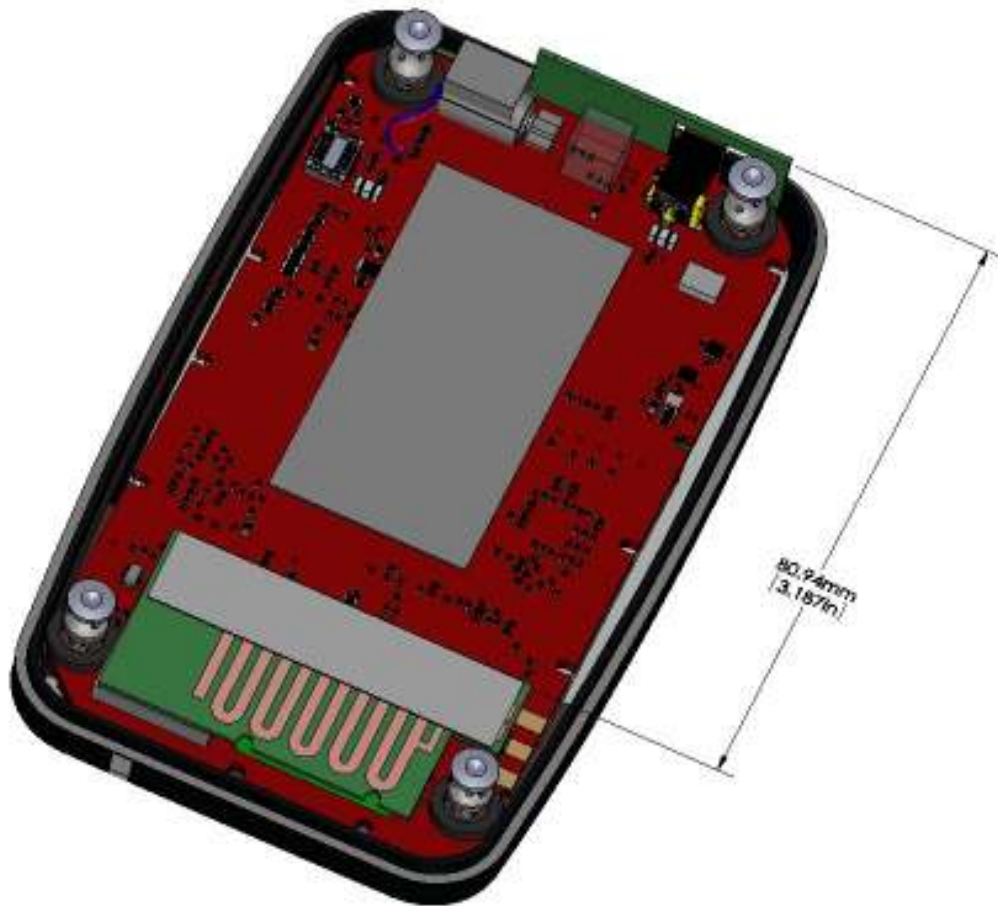

**Antenna Locations**

**Setup Photos**

**Photo 1: Right Touch**

**Photo 2: Right Tilt**

**Photo 3:** Left Touch

**Photo 4:** Left Tilt

**Photo 5:** Front in Holster

**Photo 6:** Back in Holster

**Photo 7:** 15cm Liquid Depth in SAM head

**Photo 8:** 15cm Liquid Depth in Flat Section of SAM Phantom

**Photo 9:** 15cm Liquid Depth in Elliptical Phantom