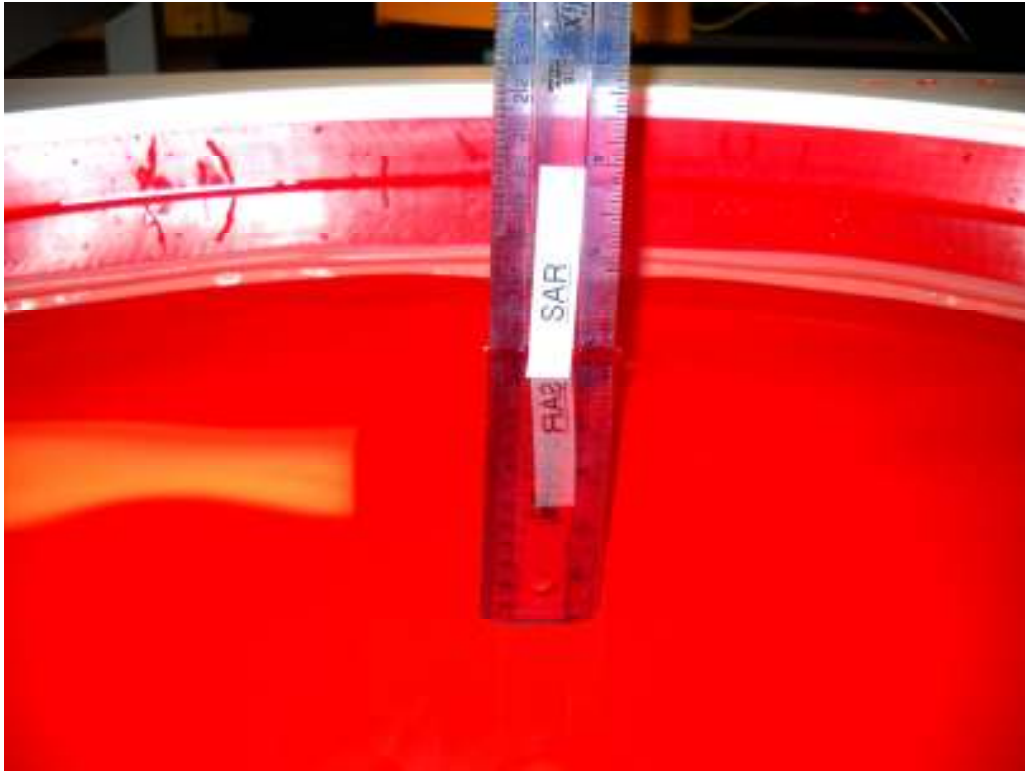

**Antenna Locations**

**Setup Photos**

**Photo 1: Right Touch**

**Photo 2: Right Tilt**

**Photo 3:** Left Touch

**Photo 4:** Left Tilt

**Photo 5:** Front in Holster

**Photo 6:** Back in Holster

**Photo 7:** 15cm Liquid Depth in SAM head

**Photo 8:** 15cm Liquid Depth in Flat Section of SAM Phantom

**Photo 9:** 15cm Liquid Depth in Elliptical Phantom