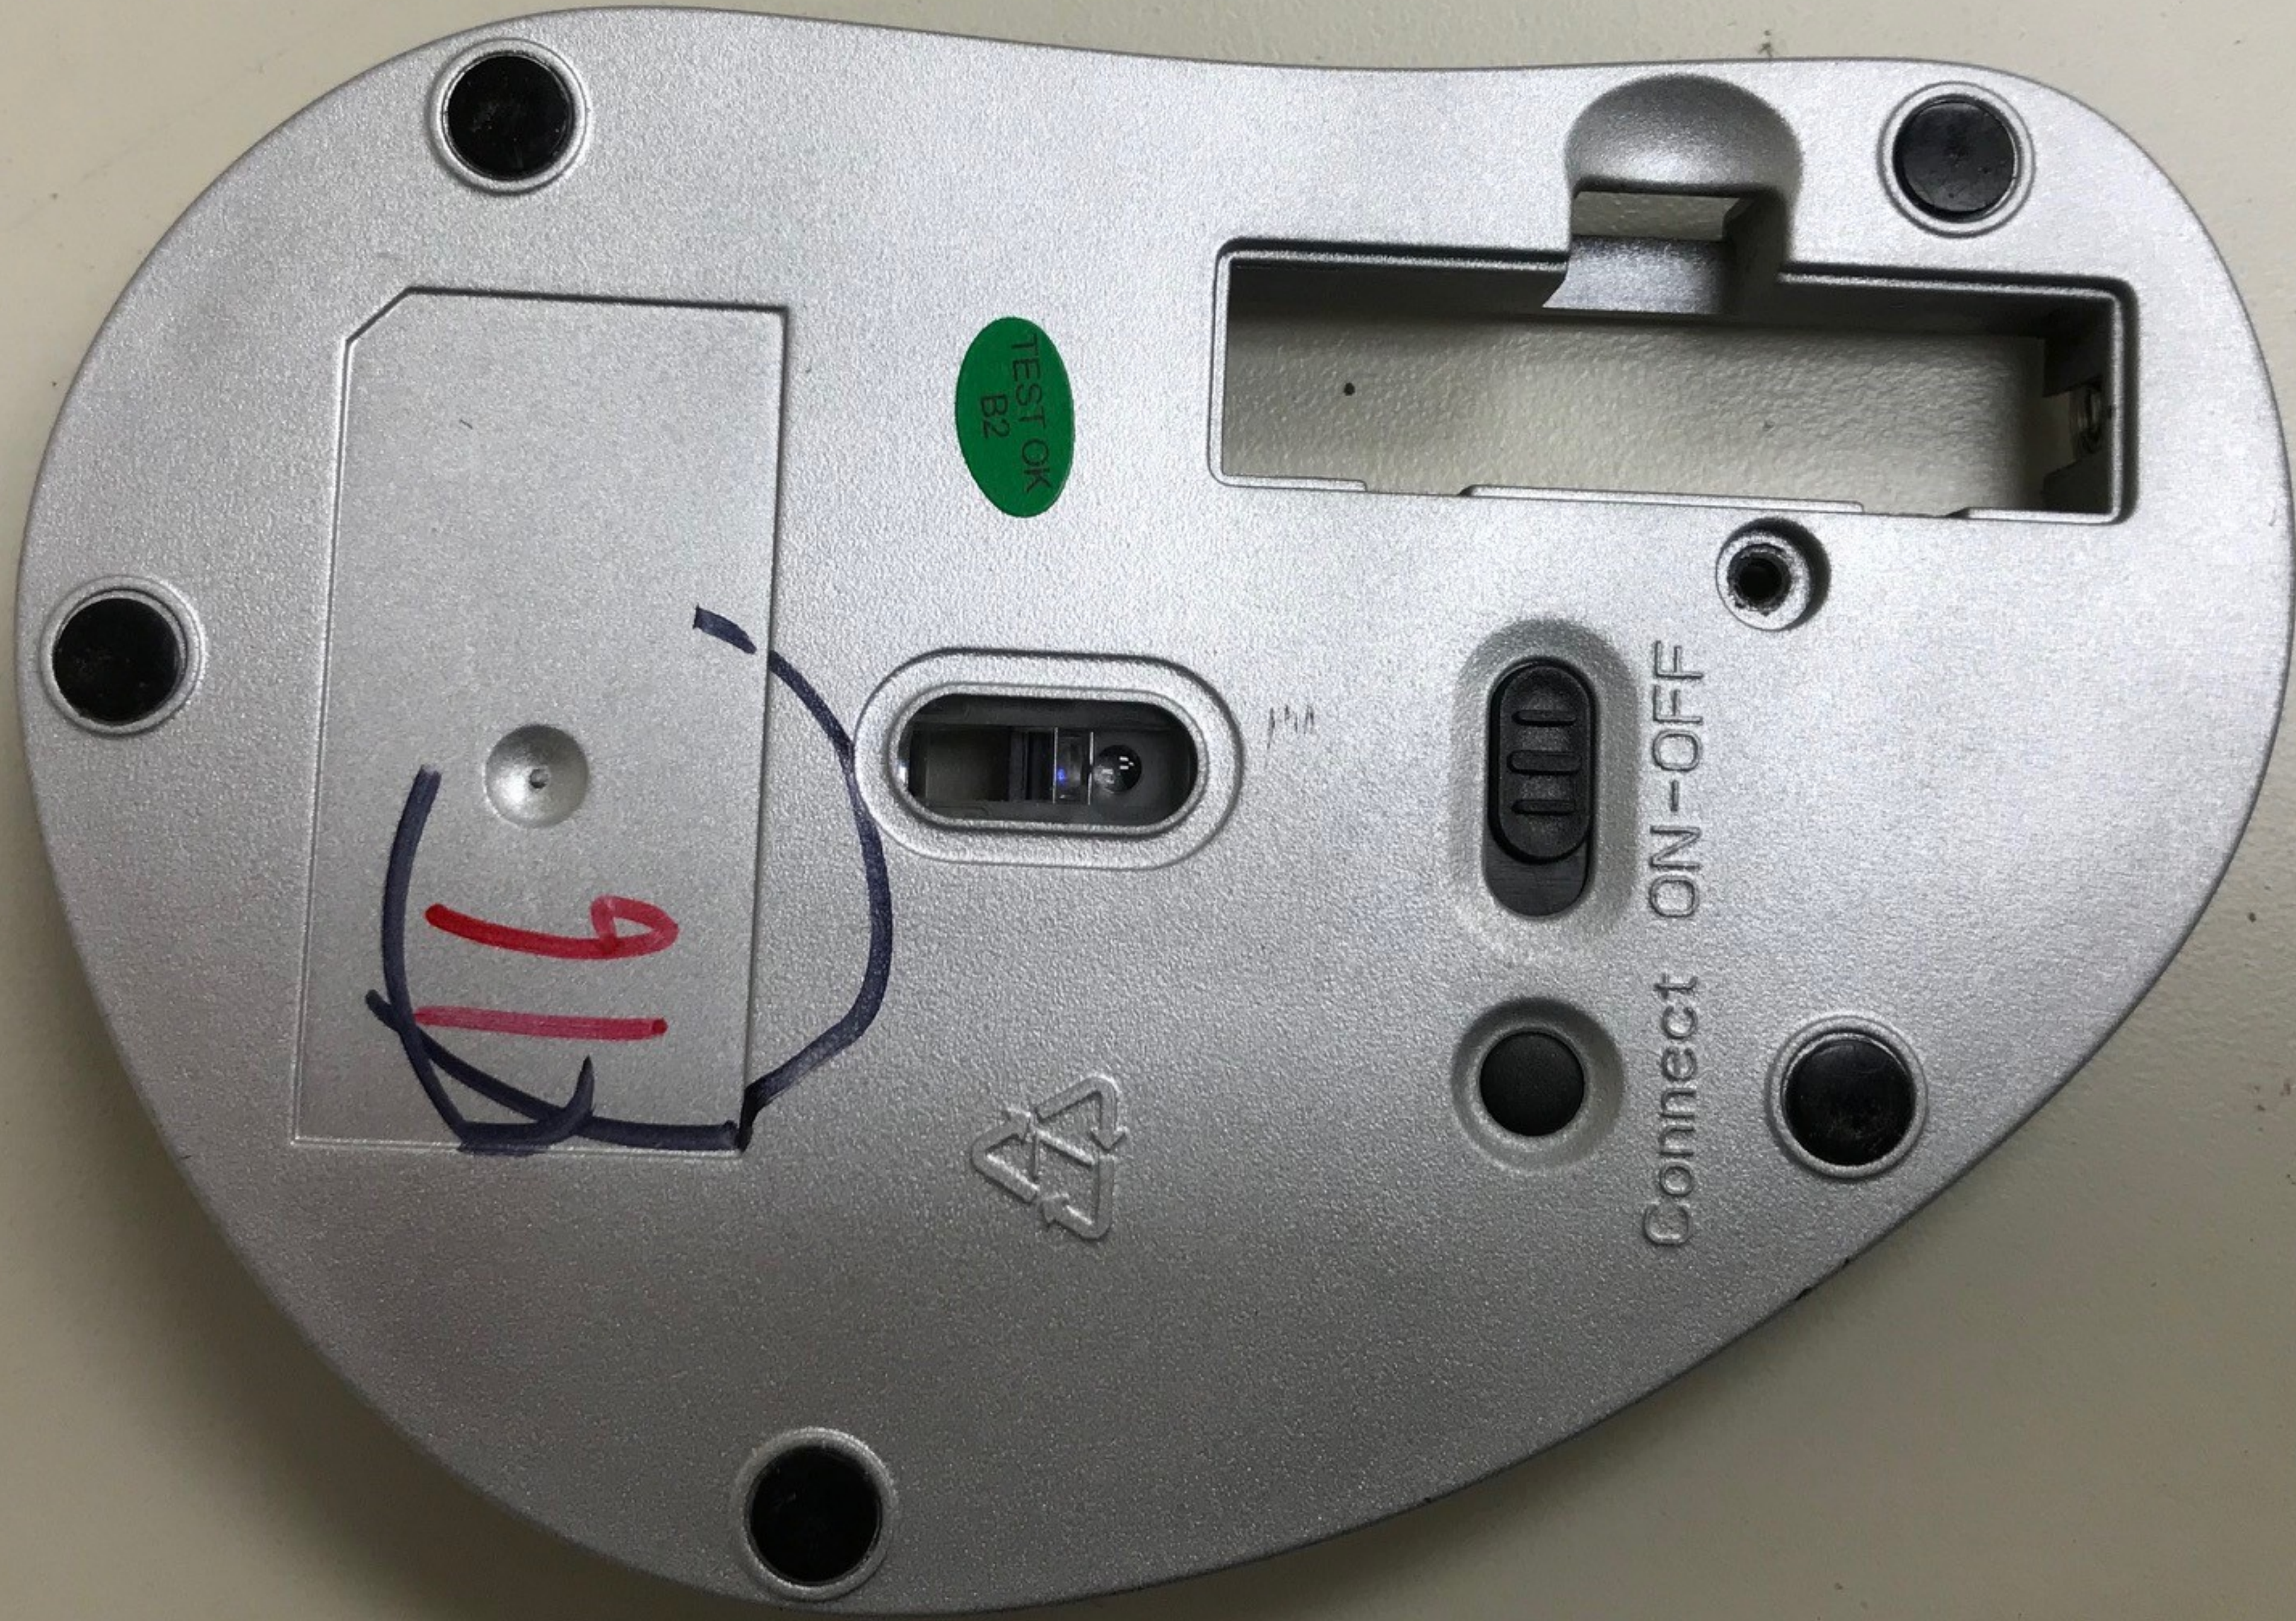

B275_24AT01_PAW3212_PC81
VERB_0307
L00241701900

ZH-D
E318724
94V-0

BT-

D3

LED
LED+

TEST OK
B2

911

Connect ON-OFF