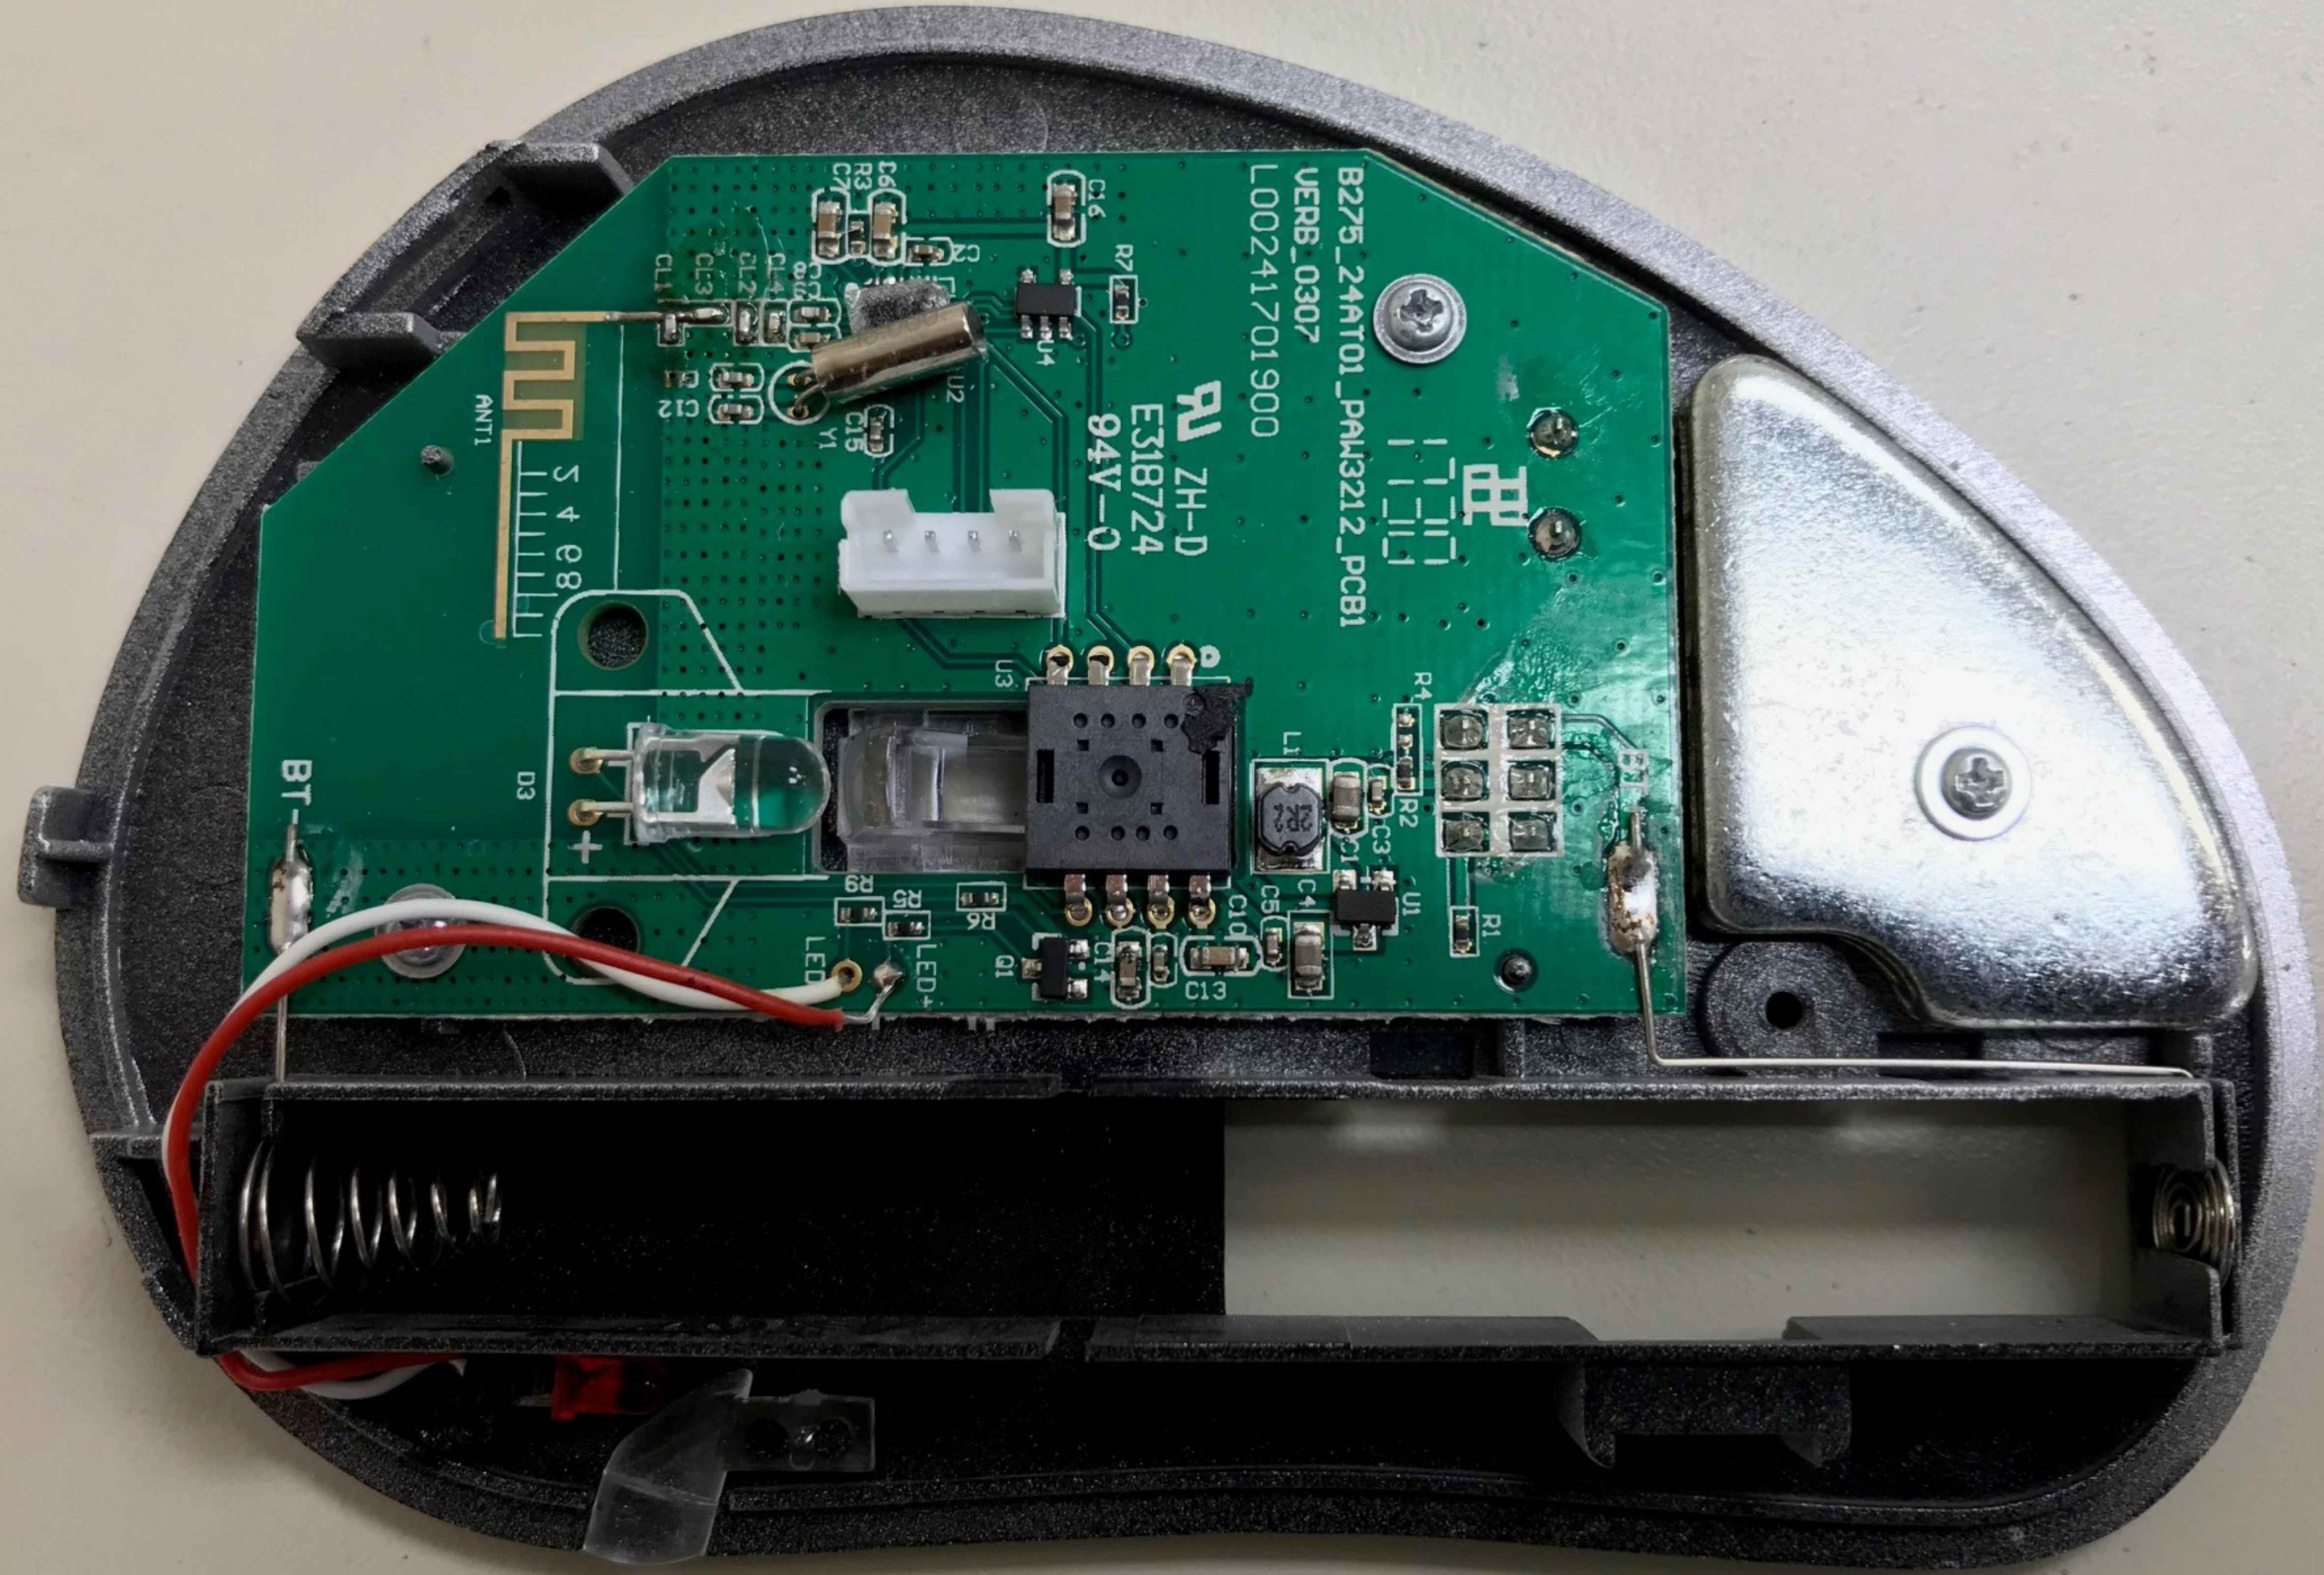

B275_24AT01_PAW3212_PC81
VERB_0307
L00241701900

ZH-D
E318724
94V-0

BT-

D3

LED
LED+

TEST OK
B2

911

Connect ON-OFF