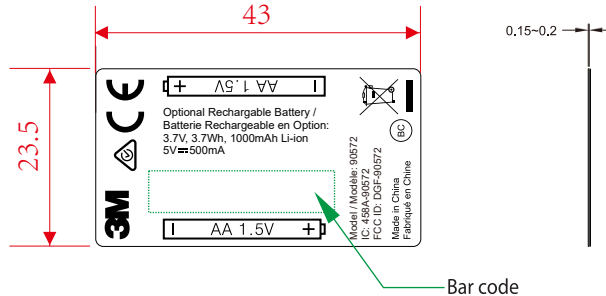

Rev	Date	Issued	Description	Oder no.
R1.0A	2024-03-05	Cindy	Initial release for temporary drawing	

Location

Bar code

The part of green printed by product line.
绿色部分是在产线打印，来料无需印刷。

Note: This product is RoHS, REACH compliant.

Technology: Black printing, Back Side Adhesive

Mtrl. Description	Material	Dimension	Part no.	
	Avery AW3209, 80g Coated Paper, Adhesive AP104	T=mm	D01A109B00011.0A	
General tolerances:	Surface treatment:		Scale	Sheet
			1:1	1(1)
Drawn by Cindy	Approver	Project 90572 WorkTunes Connect + AM/FM	Format	Date 2024-03-05
 Company 公司		Description 90572 WORKTUNES CONNECT + AM/FM_ BATTERY_LABEL	Rev.	R1.0A
OSM GROUP 惠州奇能聚星电子工程有限公司				