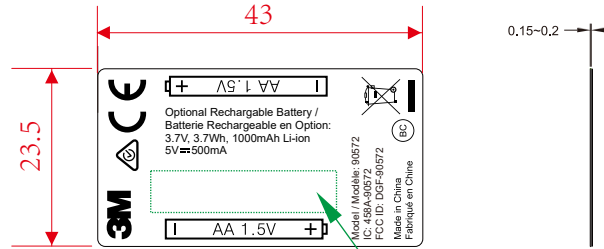

Rev	Date	Issued	Description	Oder no.
R1.0A	2024-03-05	Cindy	Initial release for temporary drawing	

Bar code

The part of green printed by product line.
绿色部分是在产线打印，来料无需印刷。

Note: This product is RoHS, REACH compliant.

Technology: Black printing, Back Side Adhesive

Mtrl. Description	Material	Dimension	Part no.	
	Avery AW3209, 80g Coated Paper, Adhesive AP104	T=mm	D01A109B00011.0A	
General tolerances:	Surface treatment:		Scale	Sheet
			1:1	1(1)
Drawn by Cindy	Approver	Project 90572 WorkTunes Connect + AM/FM	Format	Date 2024-03-05
 Company 公司		Description 90572 WORKTUNES CONNECT + AM/FM_ BATTERY_LABEL	Rev.	R1.0A
OSM GROUP 惠州奇能聚星电子工程有限公司				