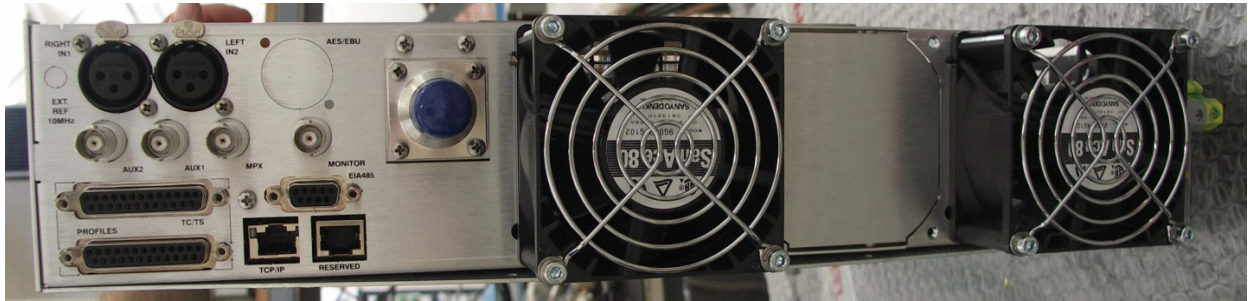

Applicant: Broadcast Electronics Inc.
IC: 131A-ETG500

EXTERNAL PHOTOS

FRONT VIEW

CLOSE UP VIEW OF INDICATOR LIGHTS

BACK VIEW

TOP VIEW

RIGHT SIDE VIEW

LEFT SIDE VIEW