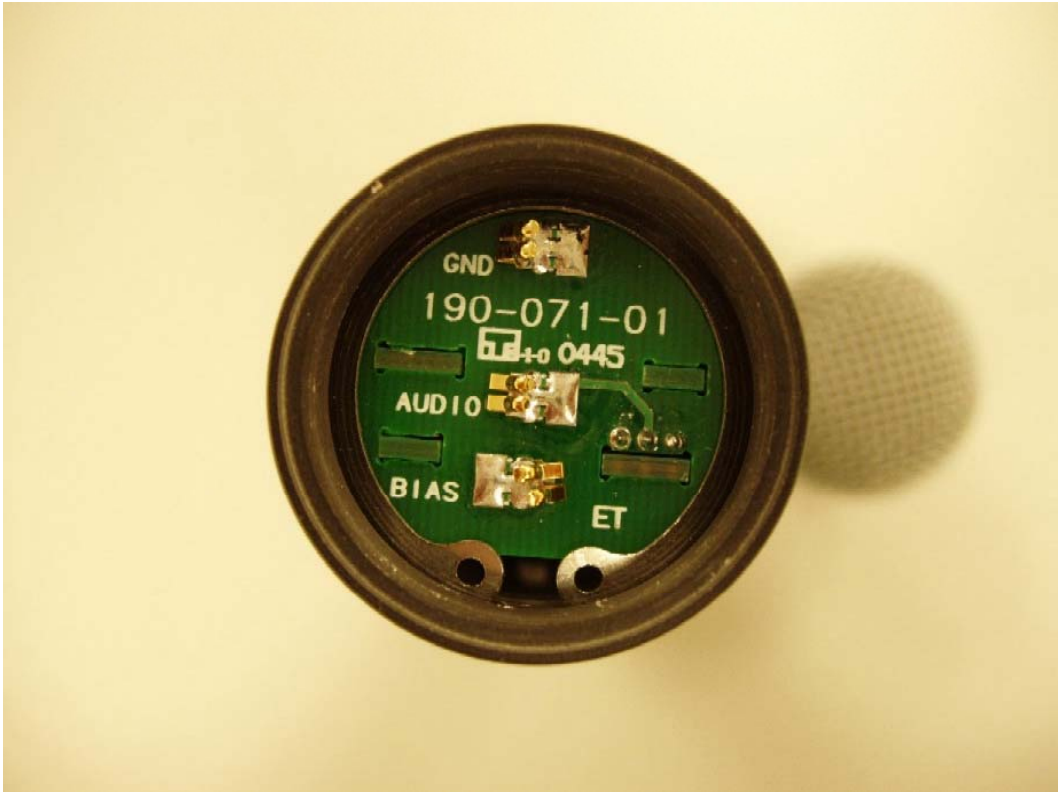

**Shure UR2A Handheld Wireless Microphone
External Photographs**

UR2A Front

UR2A Parts – Front

UR2A Control Switch

UR2A Parts – Back

UR2A Top

UR2A Top with Microphone Head Removed

UR2A Bottom

UR2A Switch