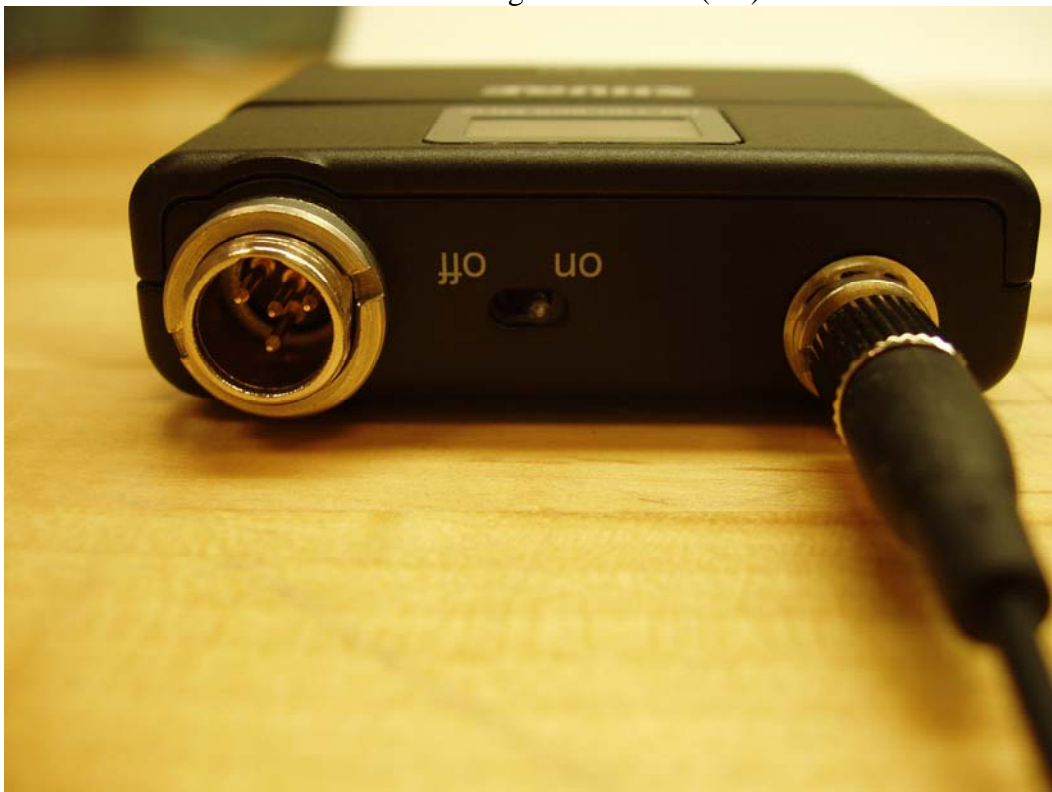

**Shure UR1M (all models)  
External Photographs**

Shure UR1M Front View (all models)

Shure UR1M & UR1MLEMO3 Back View

Shure UR1M/R & UR1M/RLEMO3 Back View

Shure UR1M Left Side View (All)

Shure UR1M Right Side View (All)

Shure UR1M Top View with TQG Connector

Shure UR1M Top View with LEMO3 Connector

Shure UR1M & UR1MLEMO3 Bottom View

Shure UR1M/R & UR1M/RLEMO3 Bottom View

Shure UR1M & UR1MLEMO3 Front View – Battery Door Open

Shure UR1M/R & UR1M/RLEMO3 Front View – Battery Door Open

Shure UR1M Front View – Battery Door & Control Buttons (All)