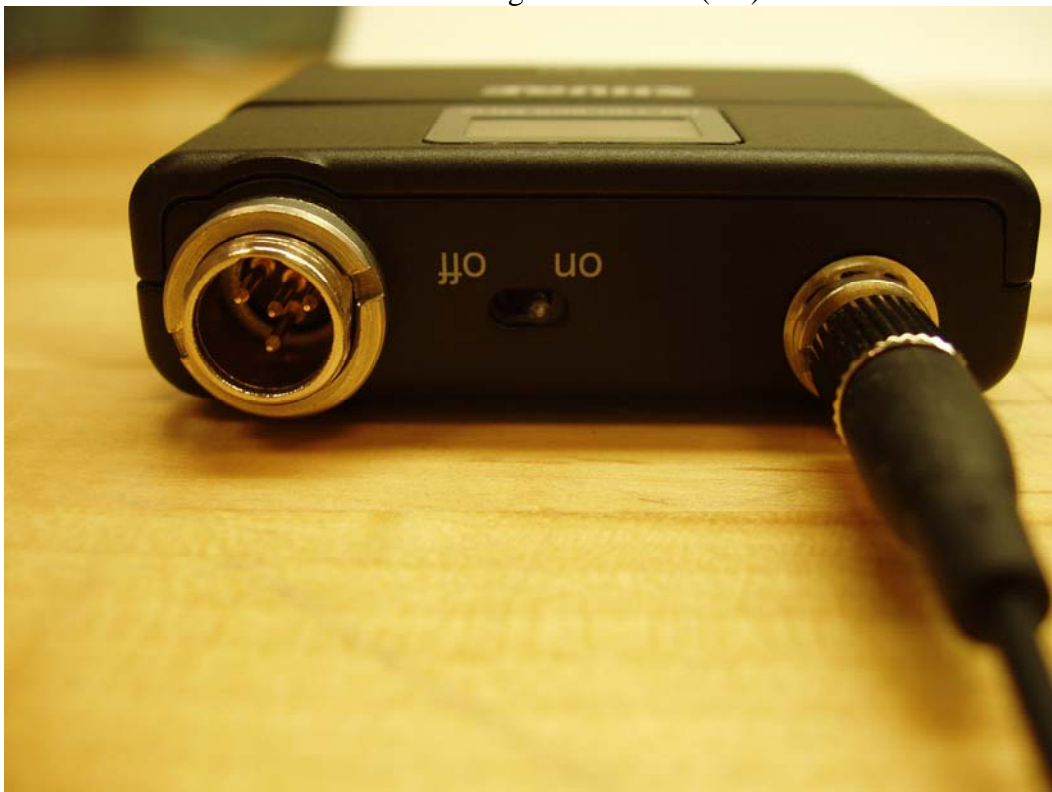

**Shure UR1M (all models)
External Photographs**

Shure UR1M Front View (all models)

Shure UR1M & UR1MLEMO3 Back View

Shure UR1M/R & UR1M/RLEMO3 Back View

Shure UR1M Left Side View (All)

Shure UR1M Right Side View (All)

Shure UR1M Top View with TQG Connector

Shure UR1M Top View with LEMO3 Connector

Shure UR1M & UR1MLEMO3 Bottom View

Shure UR1M/R & UR1M/RLEMO3 Bottom View

Shure UR1M & UR1MLEMO3 Front View – Battery Door Open

Shure UR1M/R & UR1M/RLEMO3 Front View – Battery Door Open

Shure UR1M Front View – Battery Door & Control Buttons (All)