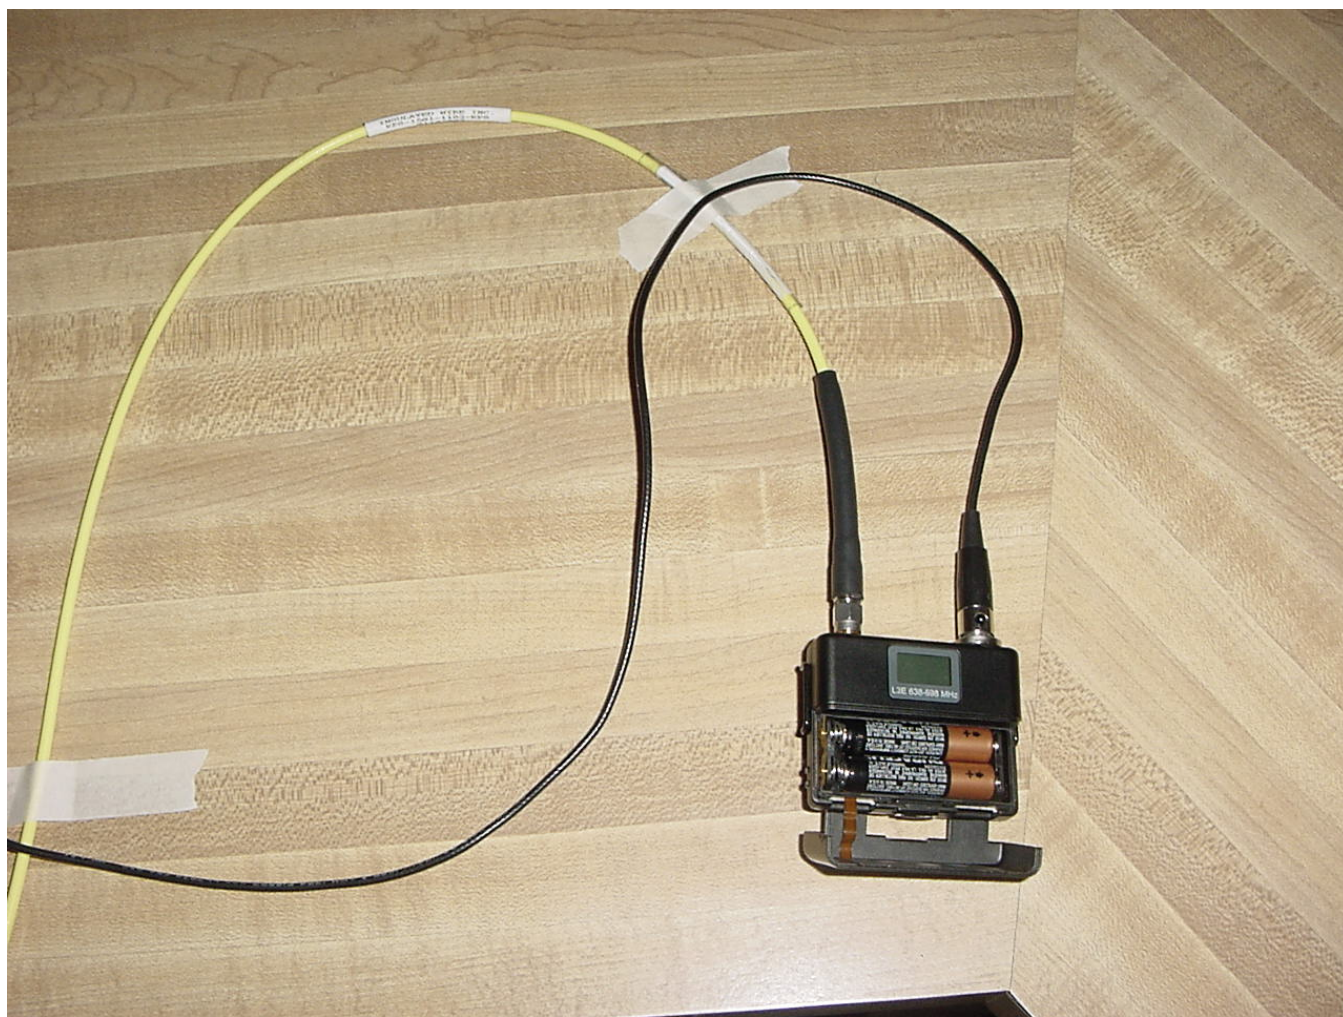

Photo Description: **Radiated fundamental – z**

Company: Shure, Inc.

Model: UR1M- J5

Photo Description: (FCC) **Radiated spurious – x**

Company: Shure, Inc.

Model: UR1M- J5

Photo Description: (FCC) **Radiated spurious – y**

Company: Shure, Inc.

Model: UR1M- J5

Photo Description: (FCC) **Radiated spurious – z**

Company: Shure, Inc.

Model: UR1M- J5

Photo Description: Conducted Output Power

Company: Shure, Inc.

Model: UR1M- J5

Photo Description: **Bandwidth-Bandedge-Conducted Spurious-Mask**

Company: Shure, Inc.

Model: UR1M- J5

Photo Description: **Frequency Stability**