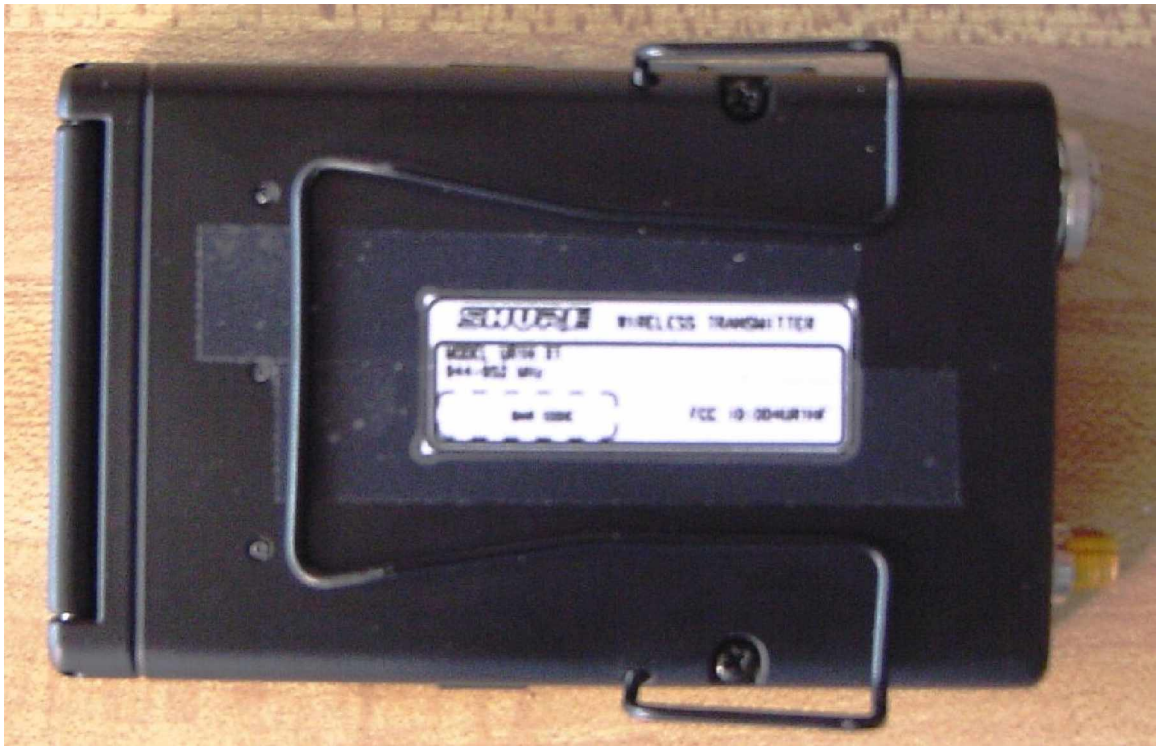

Company: Shure, Inc.
Model: UR1H X1
Date: 02-15-2008
Photo Description: **Back**

Company: Shure, Inc.

Model: UR1H X1

Date: 02-15-2008

Photo Description: FCC ID label