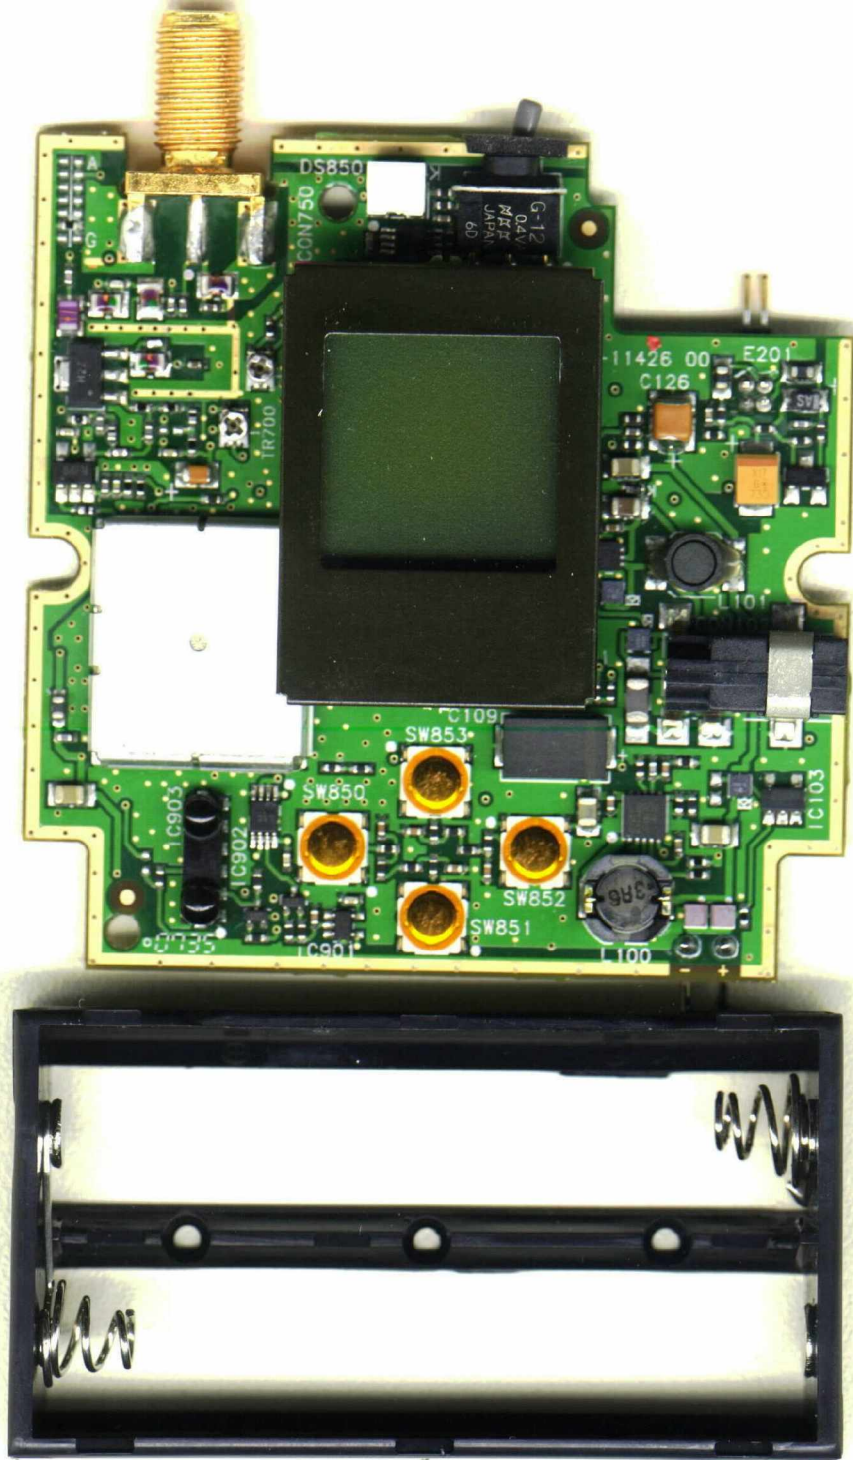

Company: Shure, Inc.
Model: UR1H X1
Date: 02-15-2008
Photo Description: Circuit board removed

Company: Shure, Inc.
Model: UR1H X1
Date: 02-15-2008
Photo Description: Inside covers

Company: Shure, Inc.

Model: UR1H X1

Date: 02-15-2008

Photo Description: Circuit board side 1

Company: Shure, Inc.

Model: UR1H X1

Date: 02-15-2008

Photo Description: Circuit board side 1 with display and shield removed

Company: Shure, Inc.
Model: UR1H X1
Date: 02-15-2008
Photo Description: Circuit board side 2