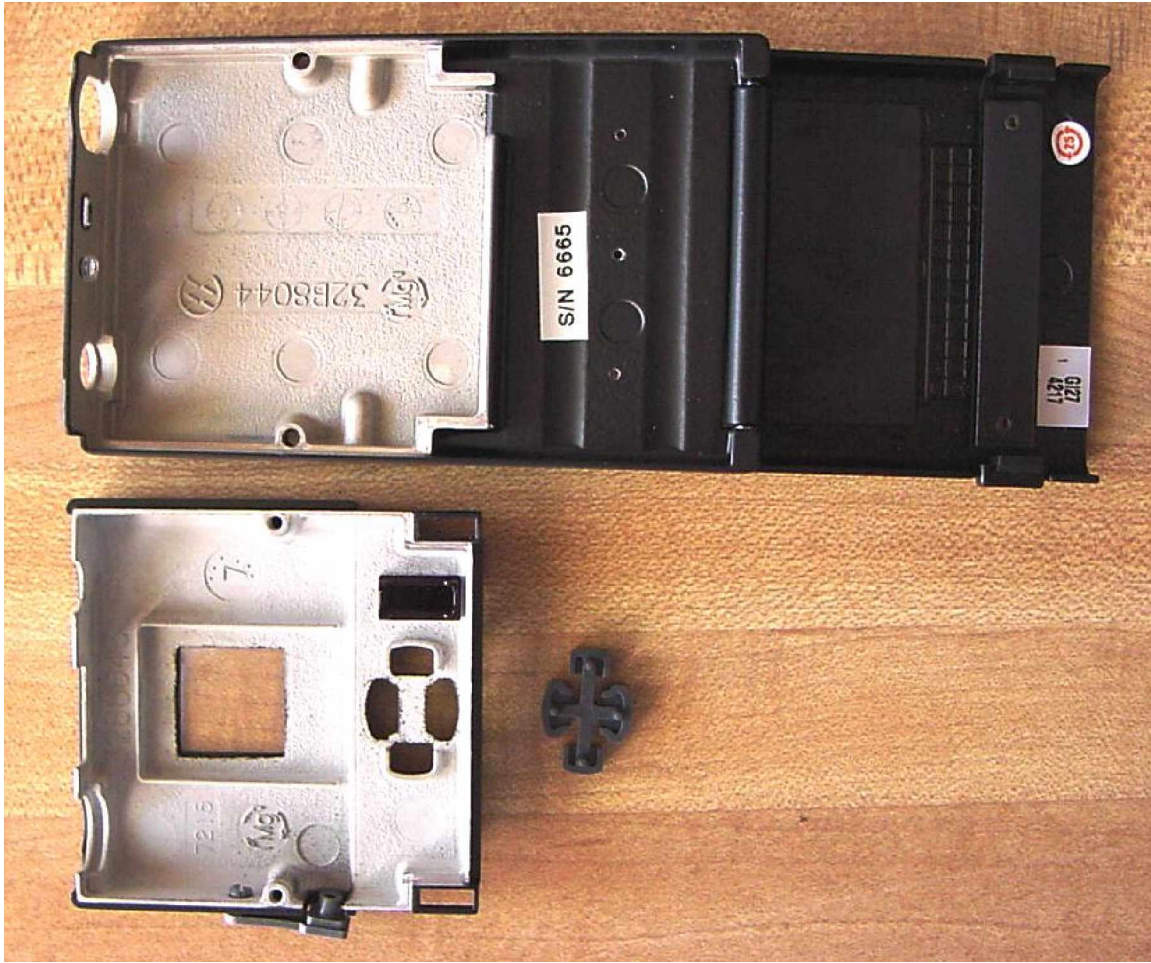

Company: Shure, Inc.

Model: UR1H X1

Date: 02-15-2008

Photo Description: **Battery door open**

Company: Shure, Inc.

Model: UR1H X1

Date: 02-15-2008

Photo Description: **Front cover removed**

Company: Shure, Inc.
Model: UR1H X1
Date: 02-15-2008
Photo Description: Circuit board removed

Company: Shure, Inc.
Model: UR1H X1
Date: 02-15-2008
Photo Description: Inside covers

Company: Shure, Inc.

Model: UR1H X1

Date: 02-15-2008

Photo Description: Circuit board side 1

Company: Shure, Inc.

Model: UR1H X1

Date: 02-15-2008

Photo Description: Circuit board side 1 with display and shield removed

Company: Shure, Inc.
Model: UR1H X1
Date: 02-15-2008
Photo Description: Circuit board side 2