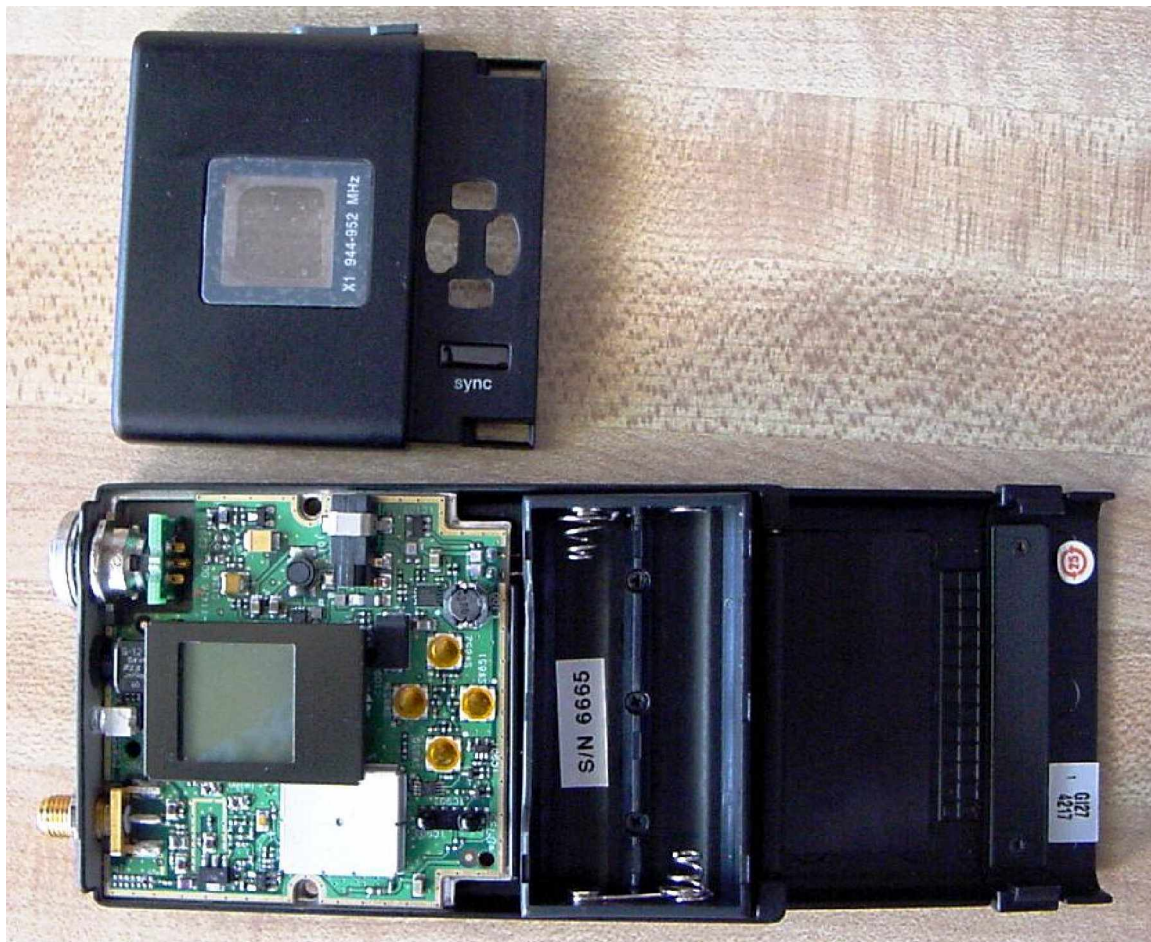

Company: Shure, Inc.

Model: UR1H X1

Date: 02-15-2008

Photo Description: **Battery door open**

Company: Shure, Inc.

Model: UR1H X1

Date: 02-15-2008

Photo Description: **Front cover removed**

Company: Shure, Inc.
Model: UR1H X1
Date: 02-15-2008
Photo Description: Circuit board removed

Company: Shure, Inc.
Model: UR1H X1
Date: 02-15-2008
Photo Description: Inside covers

Company: Shure, Inc.

Model: UR1H X1

Date: 02-15-2008

Photo Description: Circuit board side 1

Company: Shure, Inc.

Model: UR1H X1

Date: 02-15-2008

Photo Description: Circuit board side 1 with display and shield removed

Company: Shure, Inc.
Model: UR1H X1
Date: 02-15-2008
Photo Description: Circuit board side 2