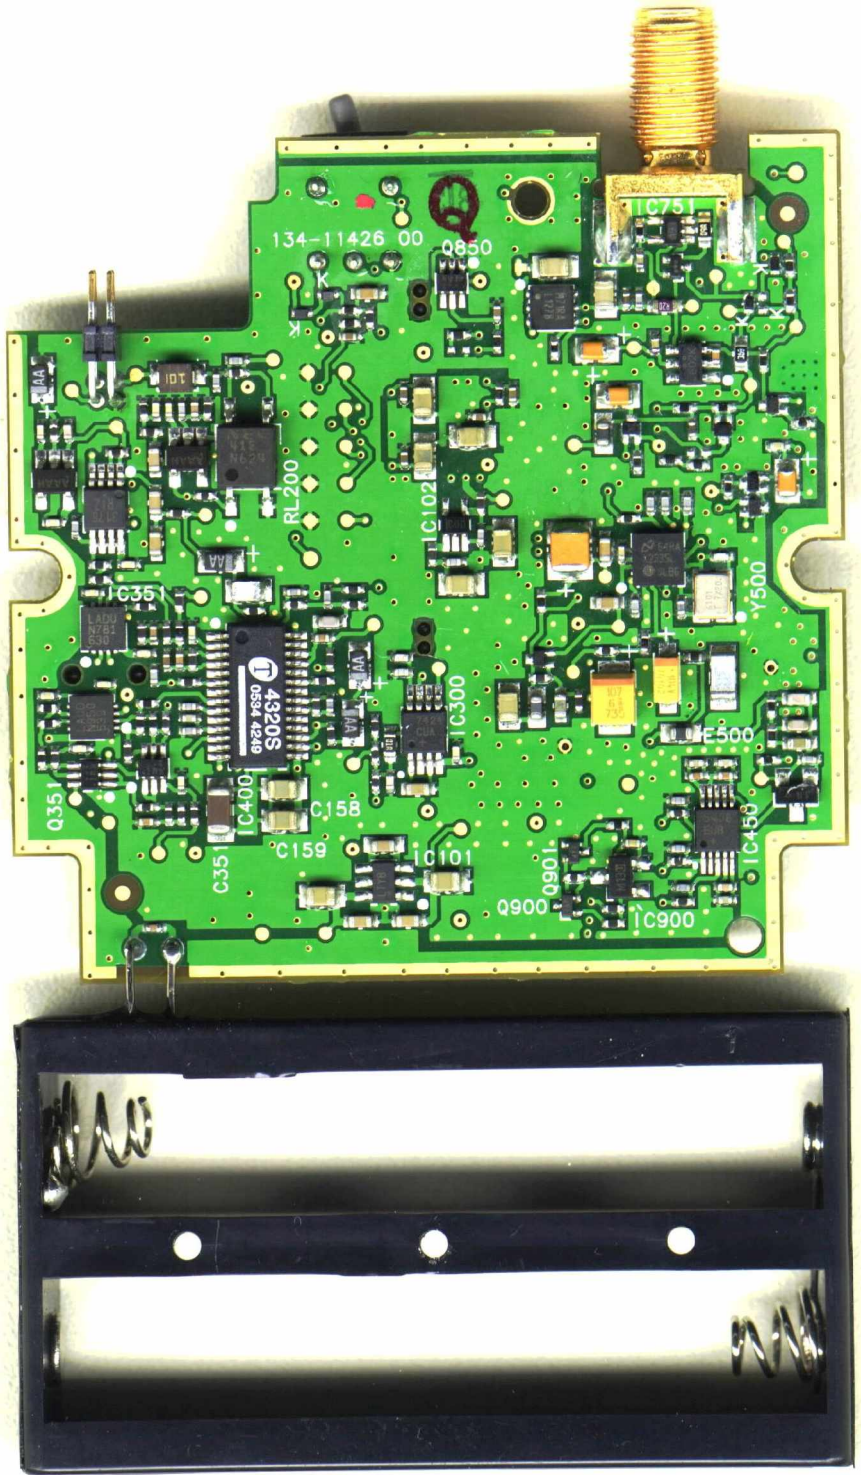

Date: 02-15-2008

Photo Description: Circuit board side 1

Company: Shure, Inc.

Model: UR1H X1

Date: 02-15-2008

Photo Description: Circuit board side 1 with display and shield removed

Company: Shure, Inc.
Model: UR1H X1
Date: 02-15-2008
Photo Description: Circuit board side 2