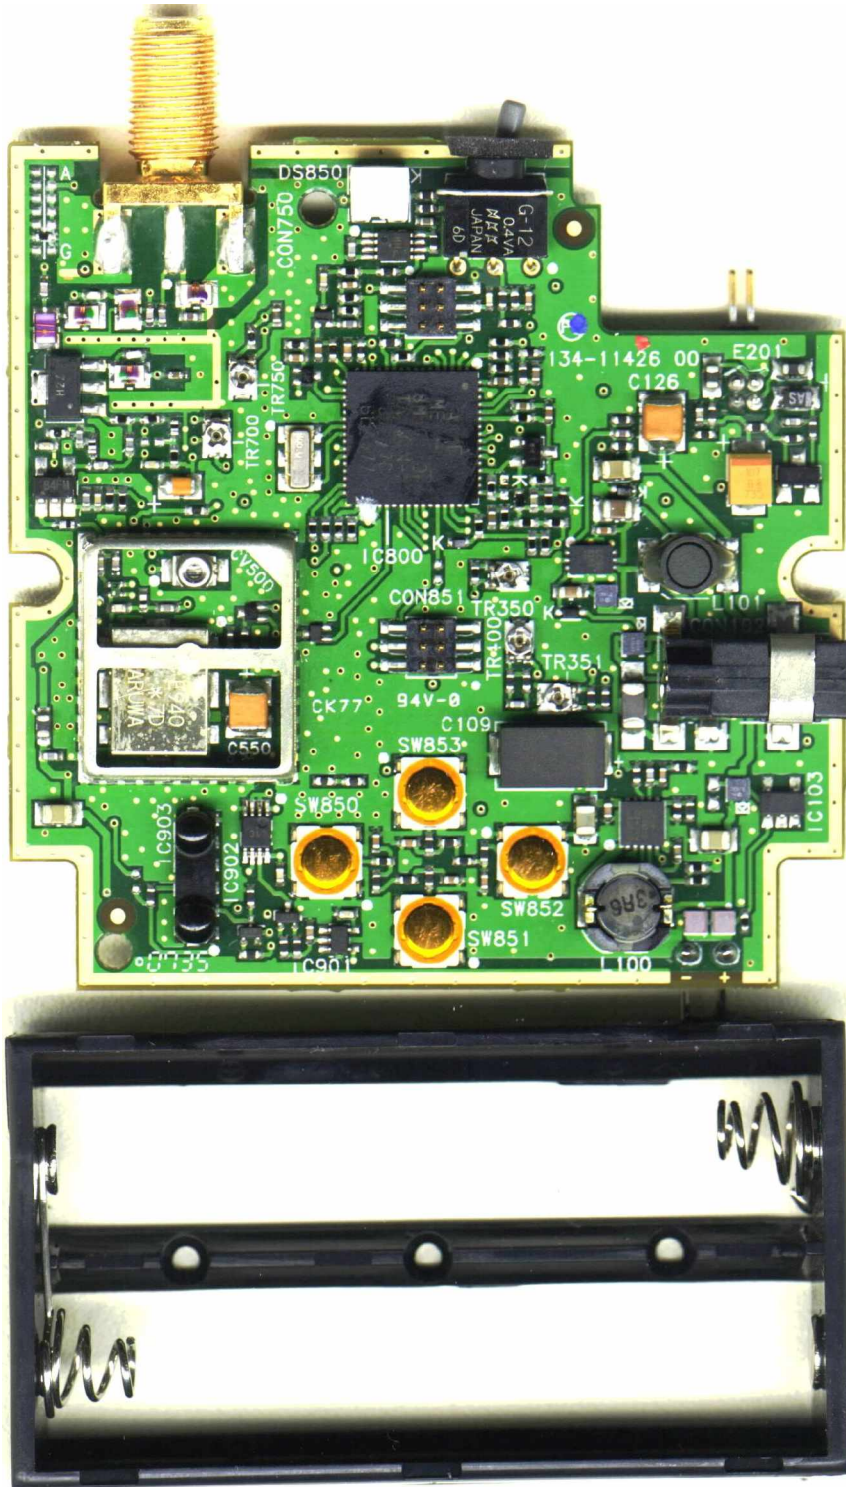

Date: 02-15-2008

Photo Description: Circuit board side 1

Company: Shure, Inc.

Model: UR1H X1

Date: 02-15-2008

Photo Description: Circuit board side 1 with display and shield removed

Company: Shure, Inc.
Model: UR1H X1
Date: 02-15-2008
Photo Description: Circuit board side 2