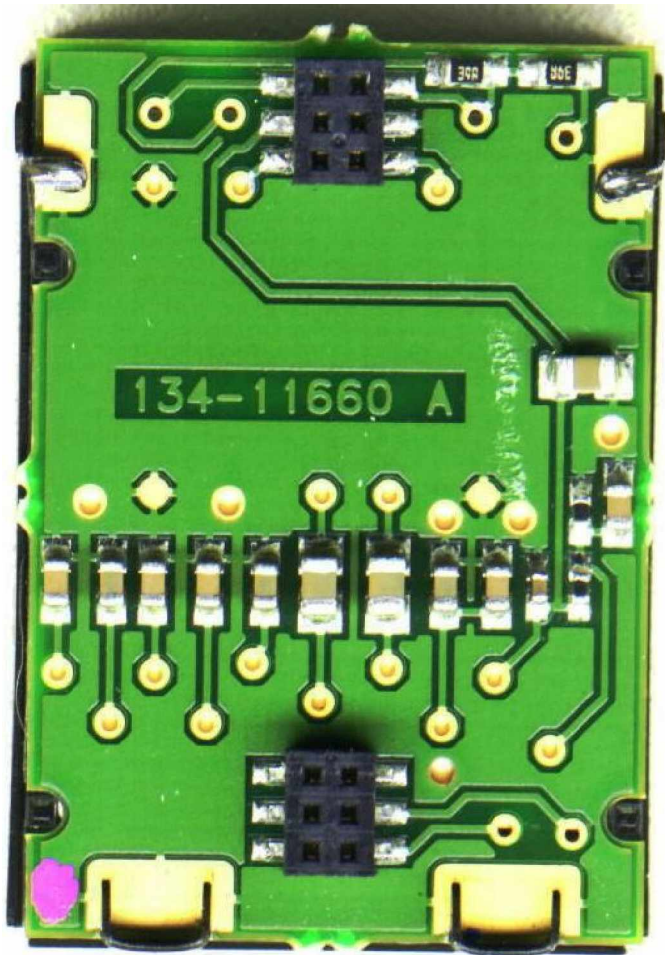

Company: Shure, Inc.

Model: UR1H X1

Date: 02-15-2008

Photo Description: Back side of display