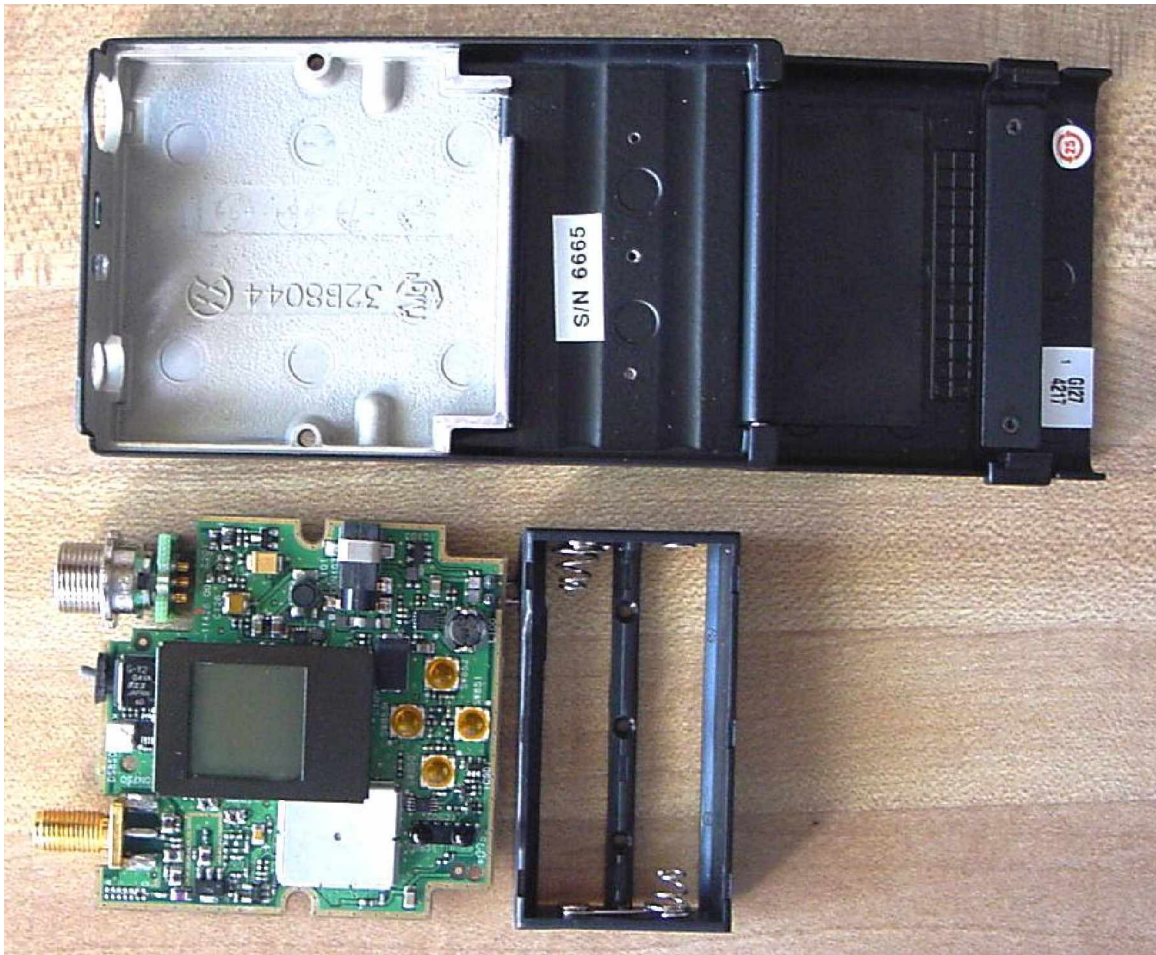

Company: Shure, Inc.

Model: UR1H X1

Date: 02-15-2008

Photo Description: **Battery door open**

Company: Shure, Inc.

Model: UR1H X1

Date: 02-15-2008

Photo Description: **Front cover removed**

Company: Shure, Inc.
Model: UR1H X1
Date: 02-15-2008
Photo Description: Circuit board removed

Company: Shure, Inc.
Model: UR1H X1
Date: 02-15-2008
Photo Description: Inside covers

Company: Shure, Inc.

Model: UR1H X1

Date: 02-15-2008

Photo Description: Circuit board side 1

Company: Shure, Inc.

Model: UR1H X1

Date: 02-15-2008

Photo Description: Circuit board side 1 with display and shield removed

Company: Shure, Inc.
Model: UR1H X1
Date: 02-15-2008
Photo Description: Circuit board side 2