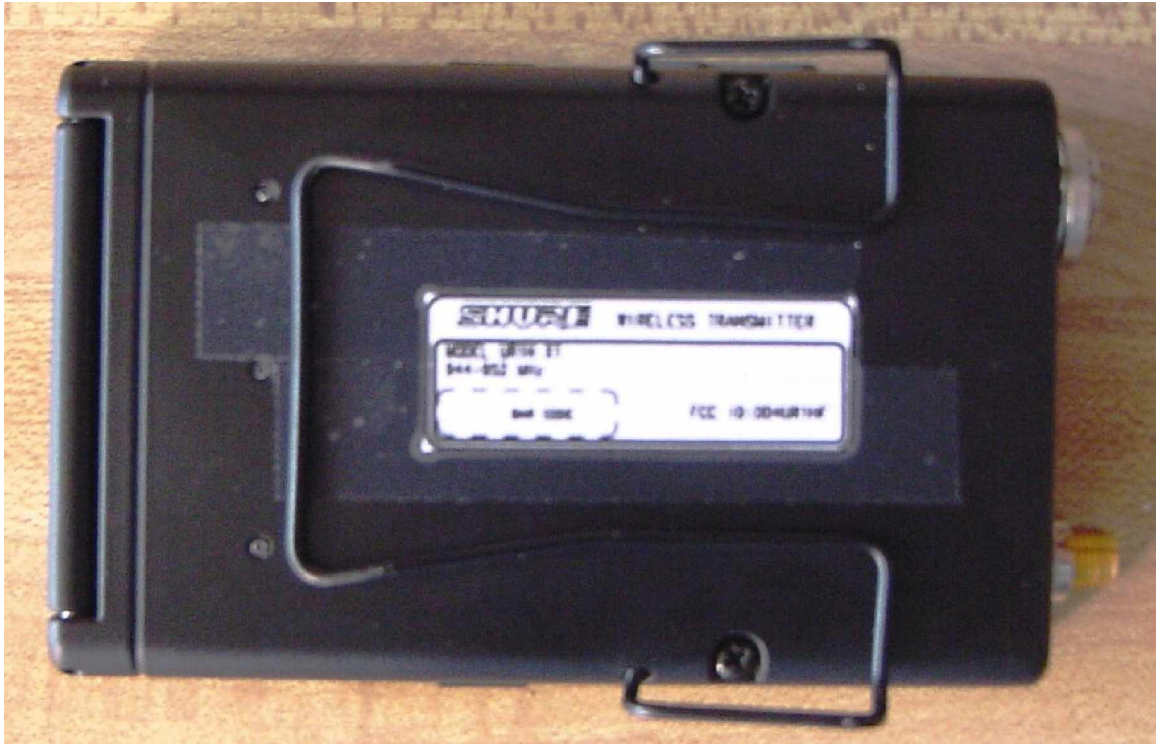

Company: Shure, Inc.
Model: UR1H X1
Date: 02-15-2008
Photo Description: **Back**