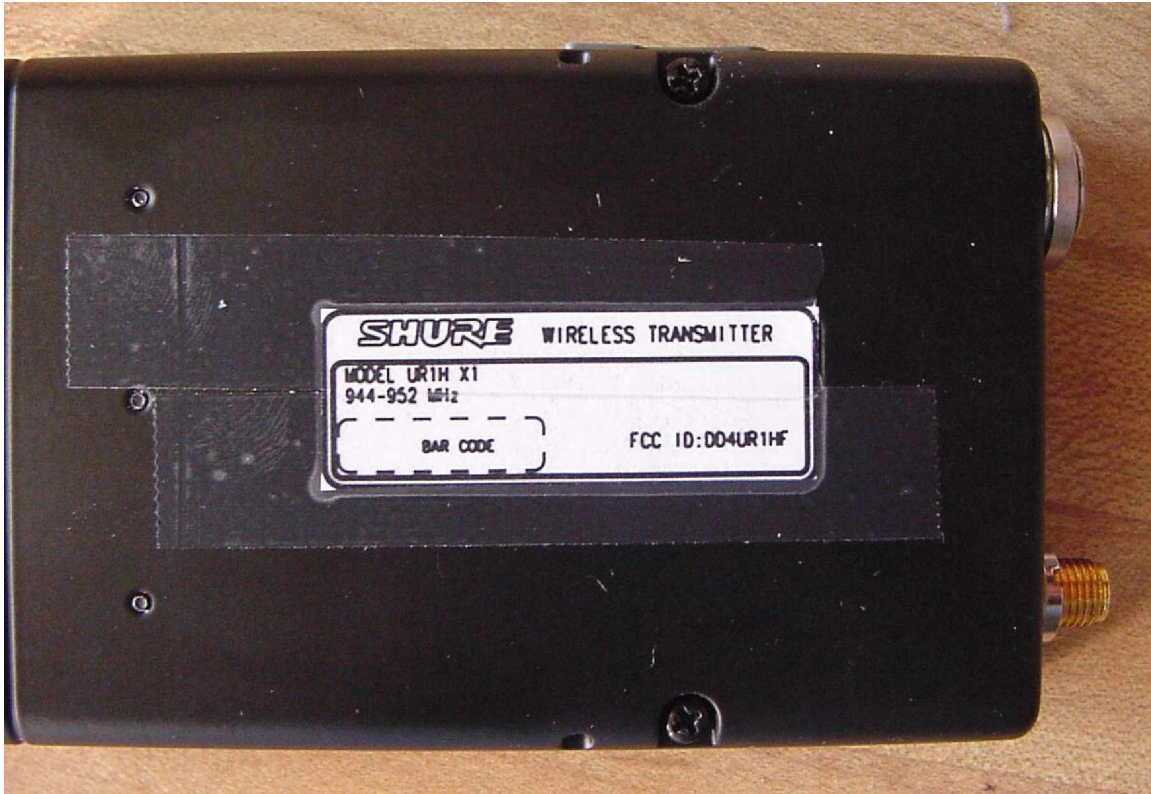

Company: Shure, Inc.

Model: UR1H X1

Date: 02-15-2008

Photo Description: **Front**

Company: Shure, Inc.
Model: UR1H X1
Date: 02-15-2008
Photo Description: **Back**

Company: Shure, Inc.

Model: UR1H X1

Date: 02-15-2008

Photo Description: FCC ID label

Company: Shure, Inc.
Model: UR1H X1
Date: 02-15-2008
Photo Description: Left side

Company: Shure, Inc.
Model: UR1H X1
Date: 02-15-2008
Photo Description: **Right side**

Company: Shure, Inc.
Model: UR1H X1
Date: 02-15-2008
Photo Description: **Top**