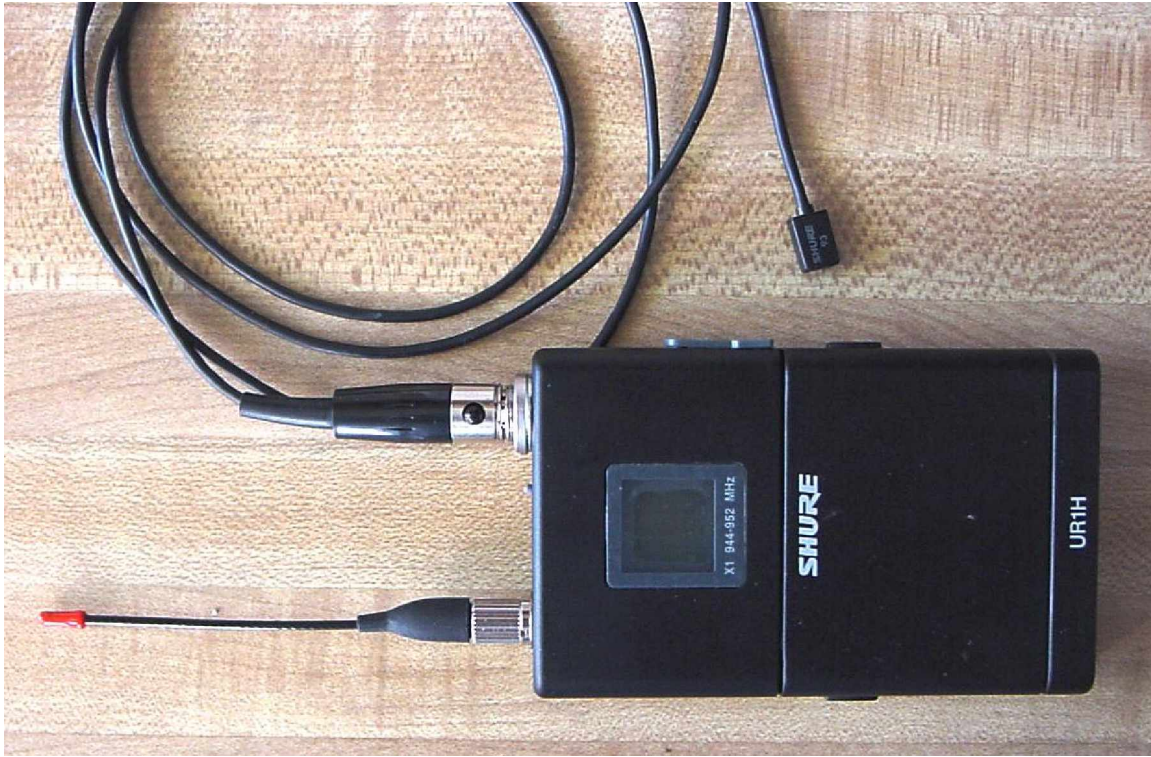

Company: Shure, Inc.

Model: UR1H X1

Date: 02-15-2008

Photo Description: **Front**