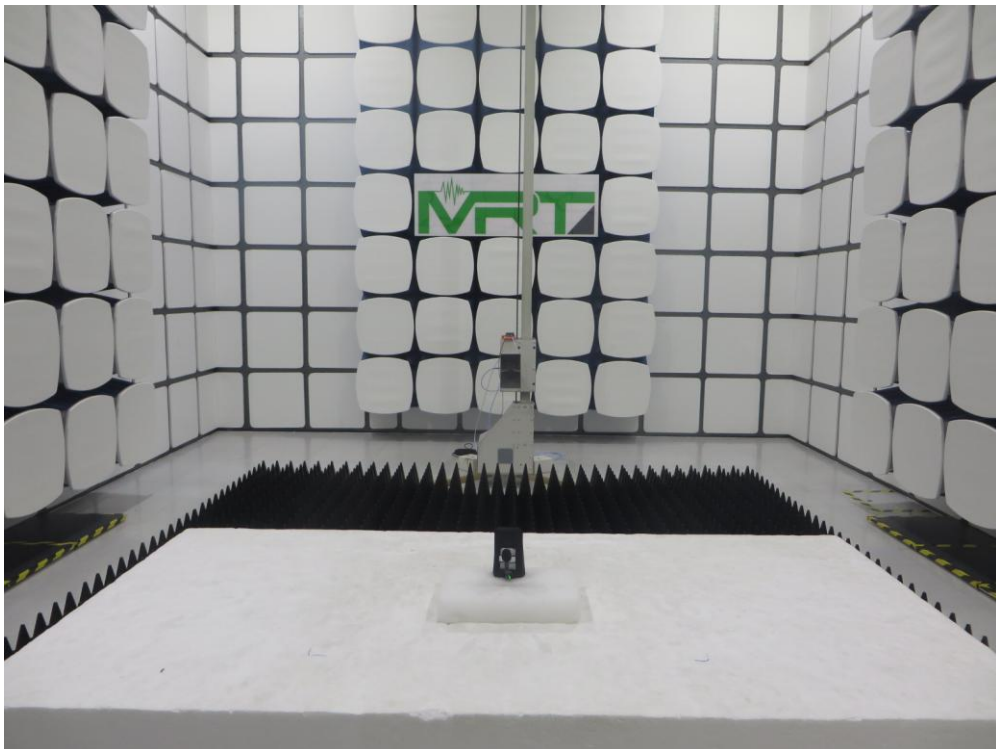

FCC Part74 Test Setup Photo

Description: Radiated Emission Test Setup for 30MHz ~ 1GHz

Description: Radiated Emission Test Setup for 1GHz ~ 10GHz

Description: Conducted Test Setup