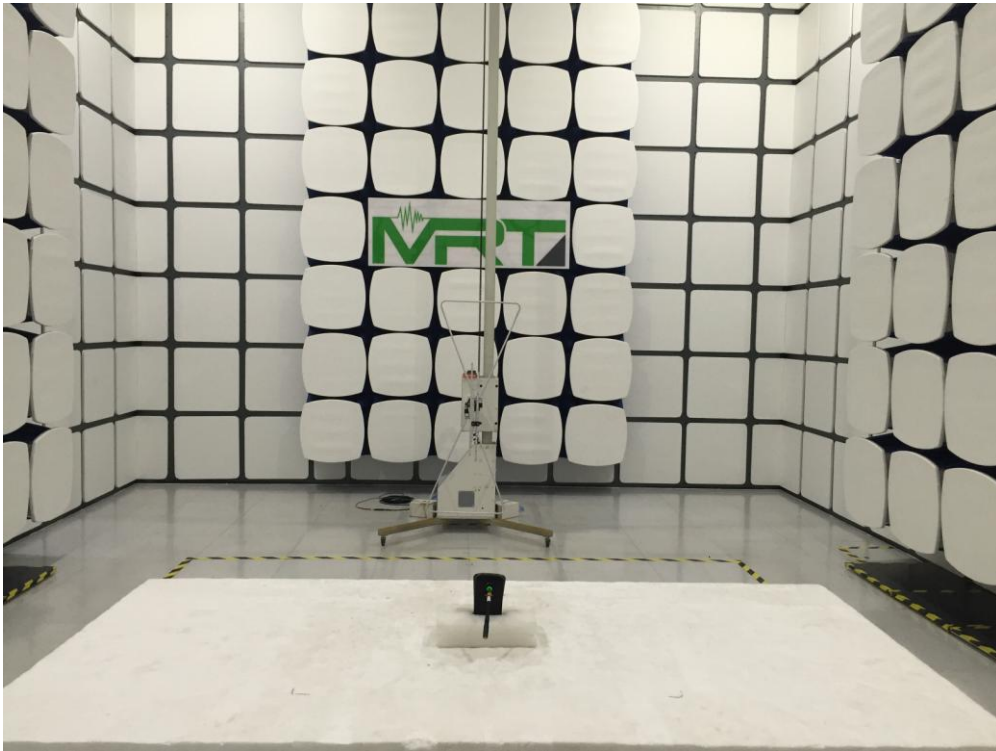

FCC Part74 Test Setup Photo

Description: Radiated Emission Test Setup for 30MHz ~ 1GHz

Description: Radiated Emission Test Setup for 1GHz ~ 10GHz

Description: Conducted Test Setup