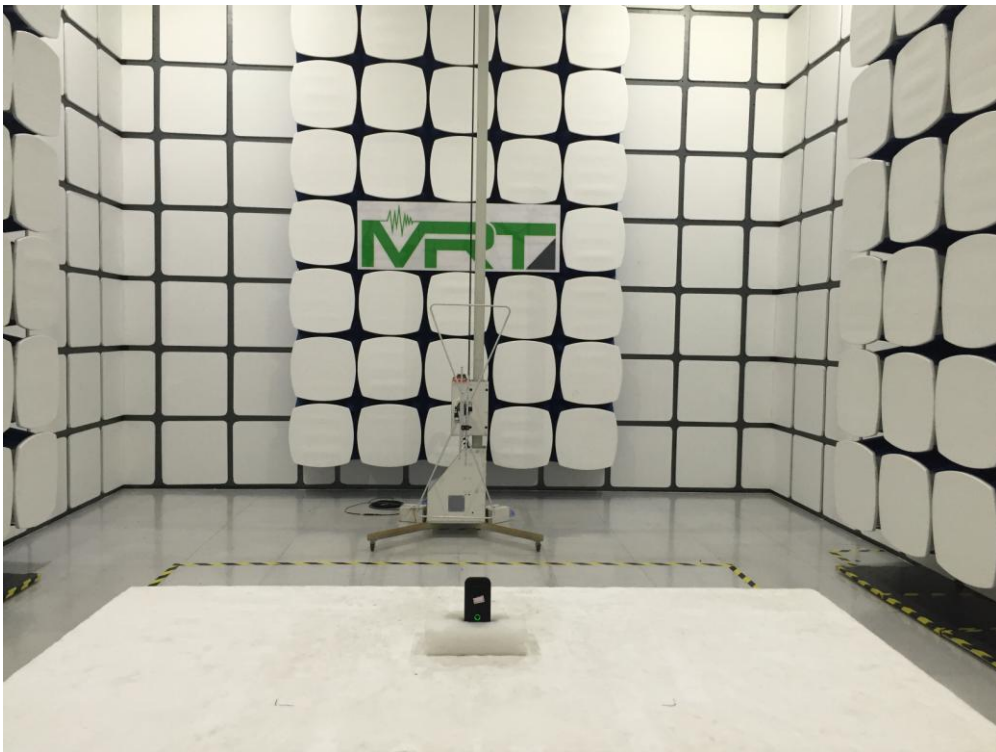

FCC Part15C Test Setup Photo

Description: Front view of Conducted Emission Test Setup

Description: Back view of Conducted Emission Test Setup

Description: Radiated Emission Test Setup for 9kHz ~ 30MHz

Description: Radiated Emission Test Setup for 30MHz ~ 1GHz

Description: Radiated Emission Test Setup for 1GHz ~ 10GHz

Description: Conducted Test Setup