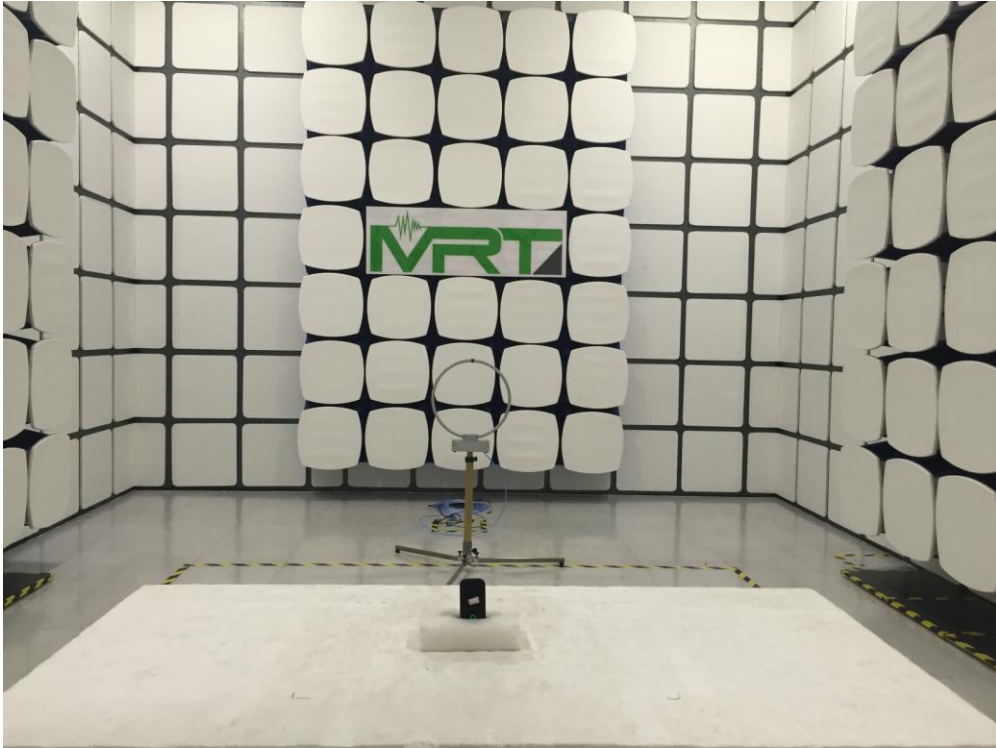

FCC Part15C Test Setup Photo

Description: Front view of Conducted Emission Test Setup

Description: Back view of Conducted Emission Test Setup

Description: Radiated Emission Test Setup for 9kHz ~ 30MHz

Description: Radiated Emission Test Setup for 30MHz ~ 1GHz

Description: Radiated Emission Test Setup for 1GHz ~ 10GHz

Description: Conducted Test Setup