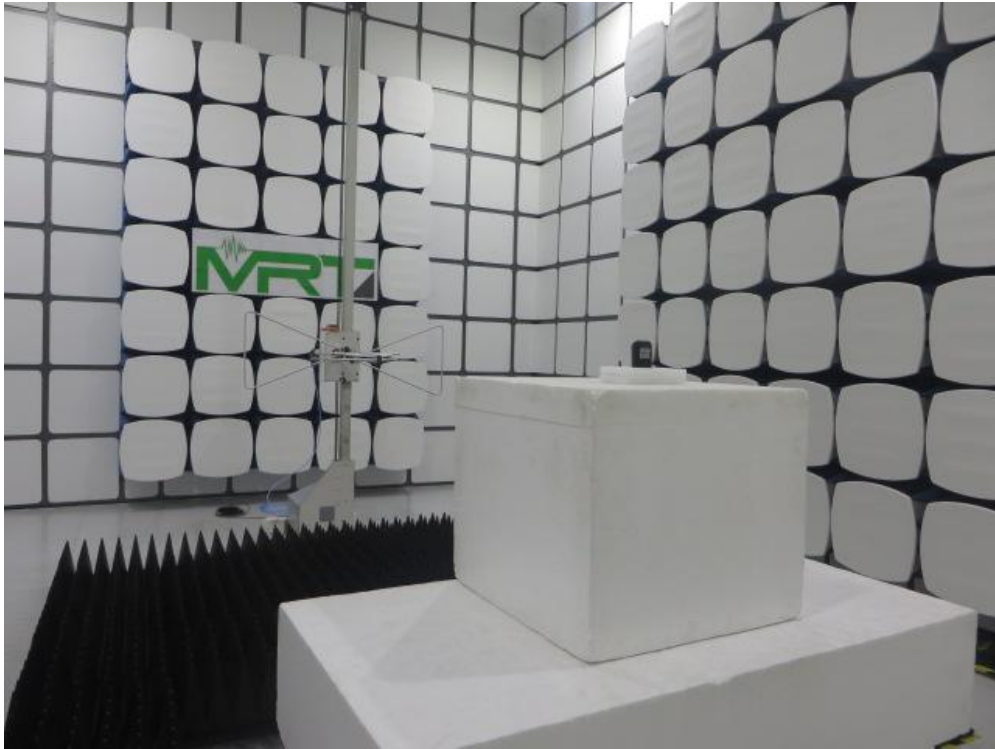

Test Setup Photo

Description: Radiated Emission Test Setup for 30MHz ~ 1GHz

Description: Radiated Emission Test Setup for Above 1GHz

Description: Conducted Test Setup