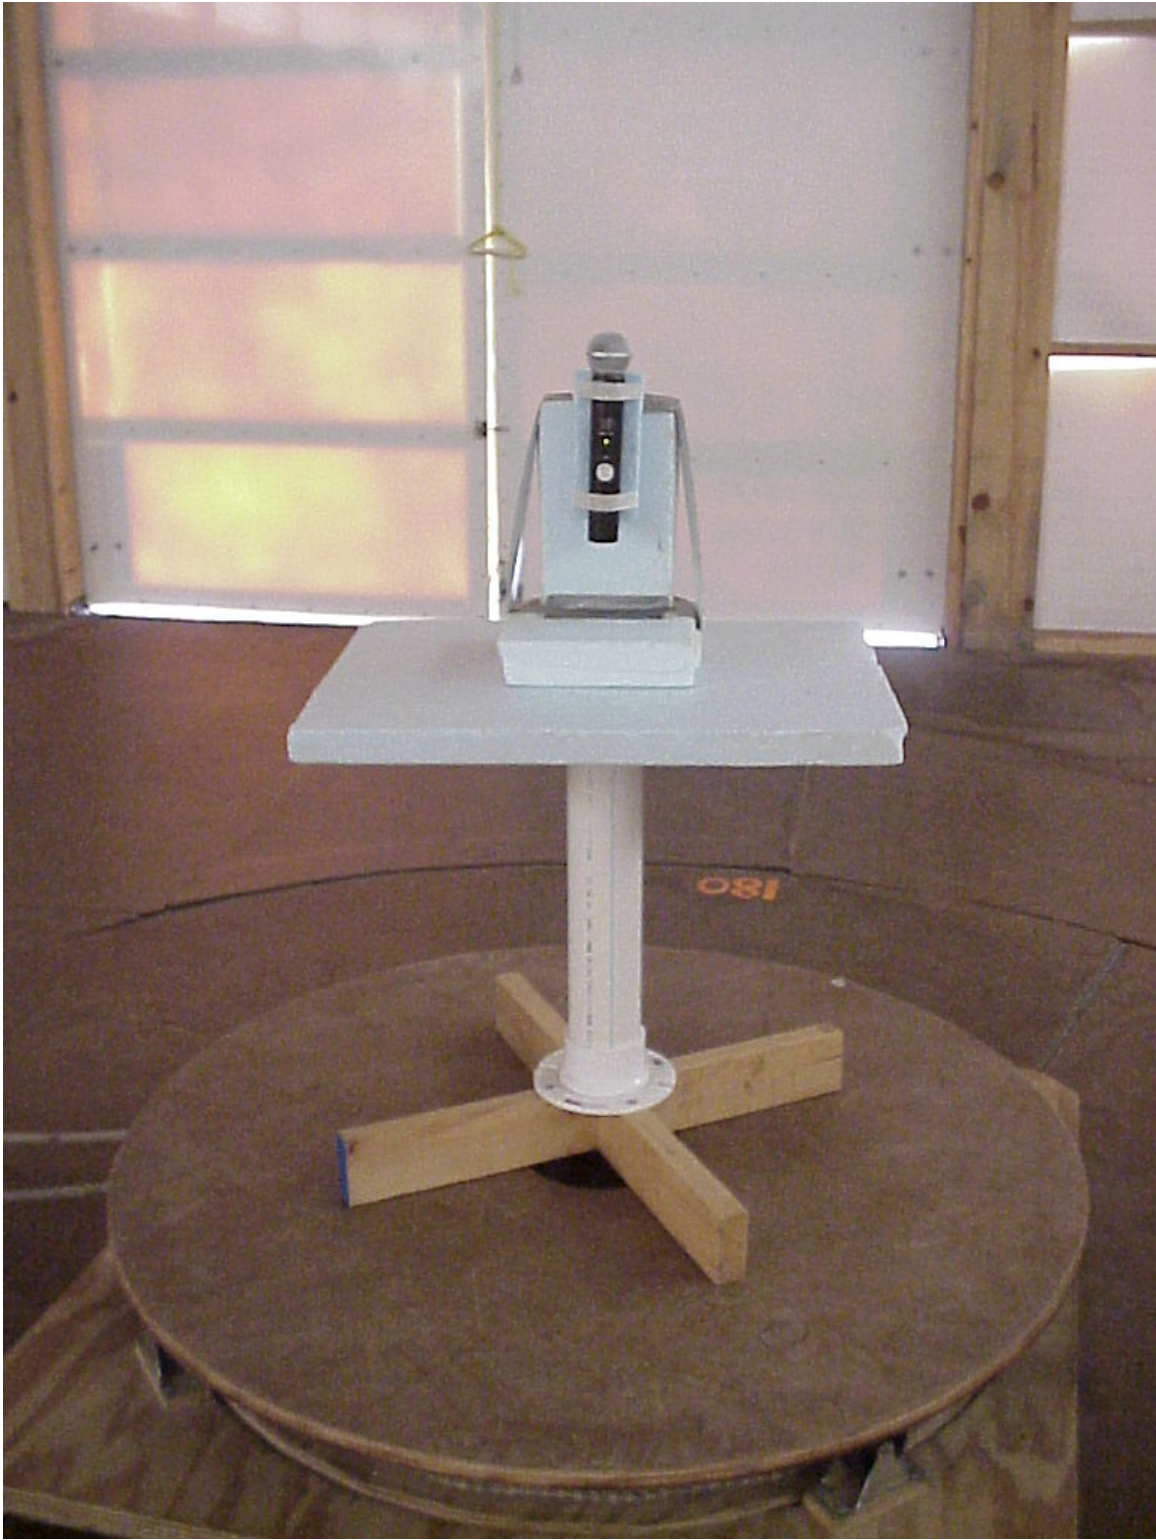

Company: Shure, Inc.

Model: ULX2-G3

Photo Description: **Radiated – horizontal**

Company: Shure, Inc.

Model: ULX2-G3

Photo Description: **Radiated – vertical**

Company: Shure, Inc.

Model: ULX2-G3

Photo Description: **RF Conducted**

Company: Shure, Inc.

Model: ULX2-G3

Photo Description: Cond Power

Company: Shure, Inc.

Model: ULX2-G3

Photo Description: **Frequency Stability - temperature**

Company: Shure, Inc.

Model: ULX2-G3

Photo Description: **Frequency Stability – voltage**