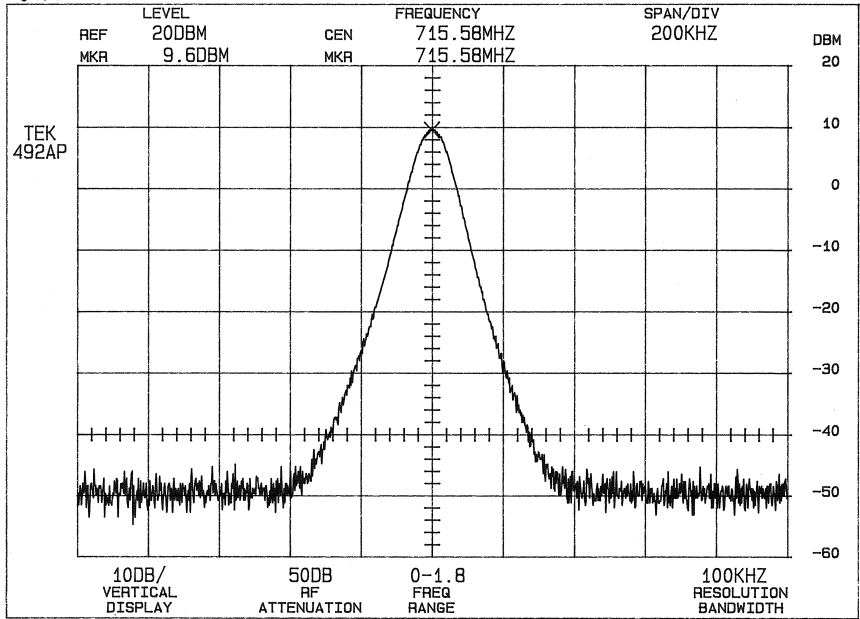

U1B

U1B Conducted Output @ 715 mHz