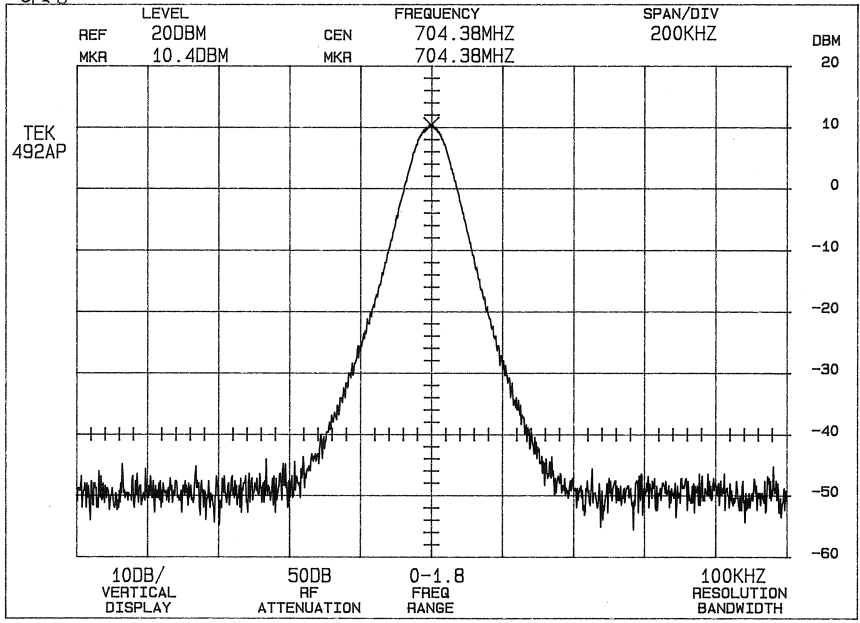

U1B

U1B Conducted Output @ 704 mHz