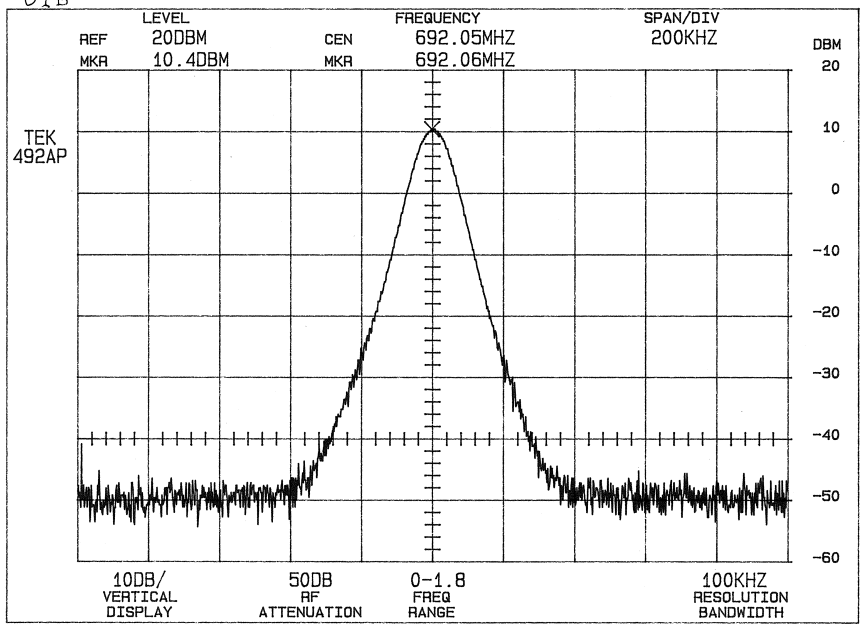

U1B

**U1B Conducted Output @ 692 mHz**