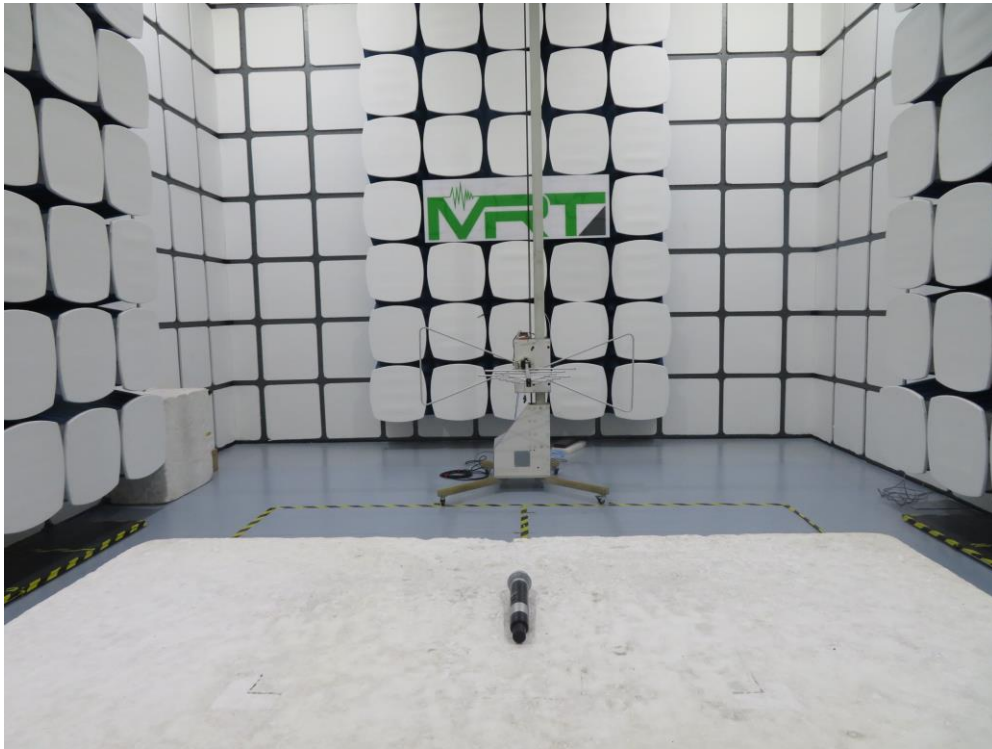

RF Test Setup Photo

Description: Radiated Spurious Emission Test Setup Below 1GHz

Description: Radiated Spurious Emission Test Setup Above 1GHz