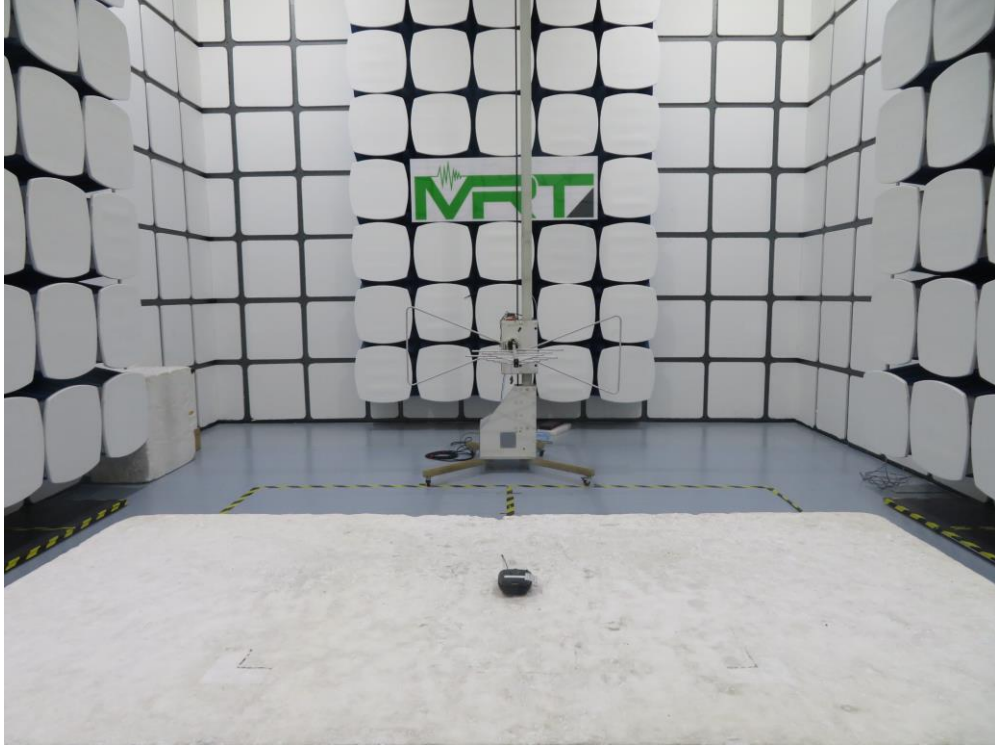

RF Test Setup Photo

Description: Radiated Spurious Emission Test Setup for 30MHz ~ 1GHz

Description: Radiated Spurious Emission Test Setup for 1GHz ~ 18GHz