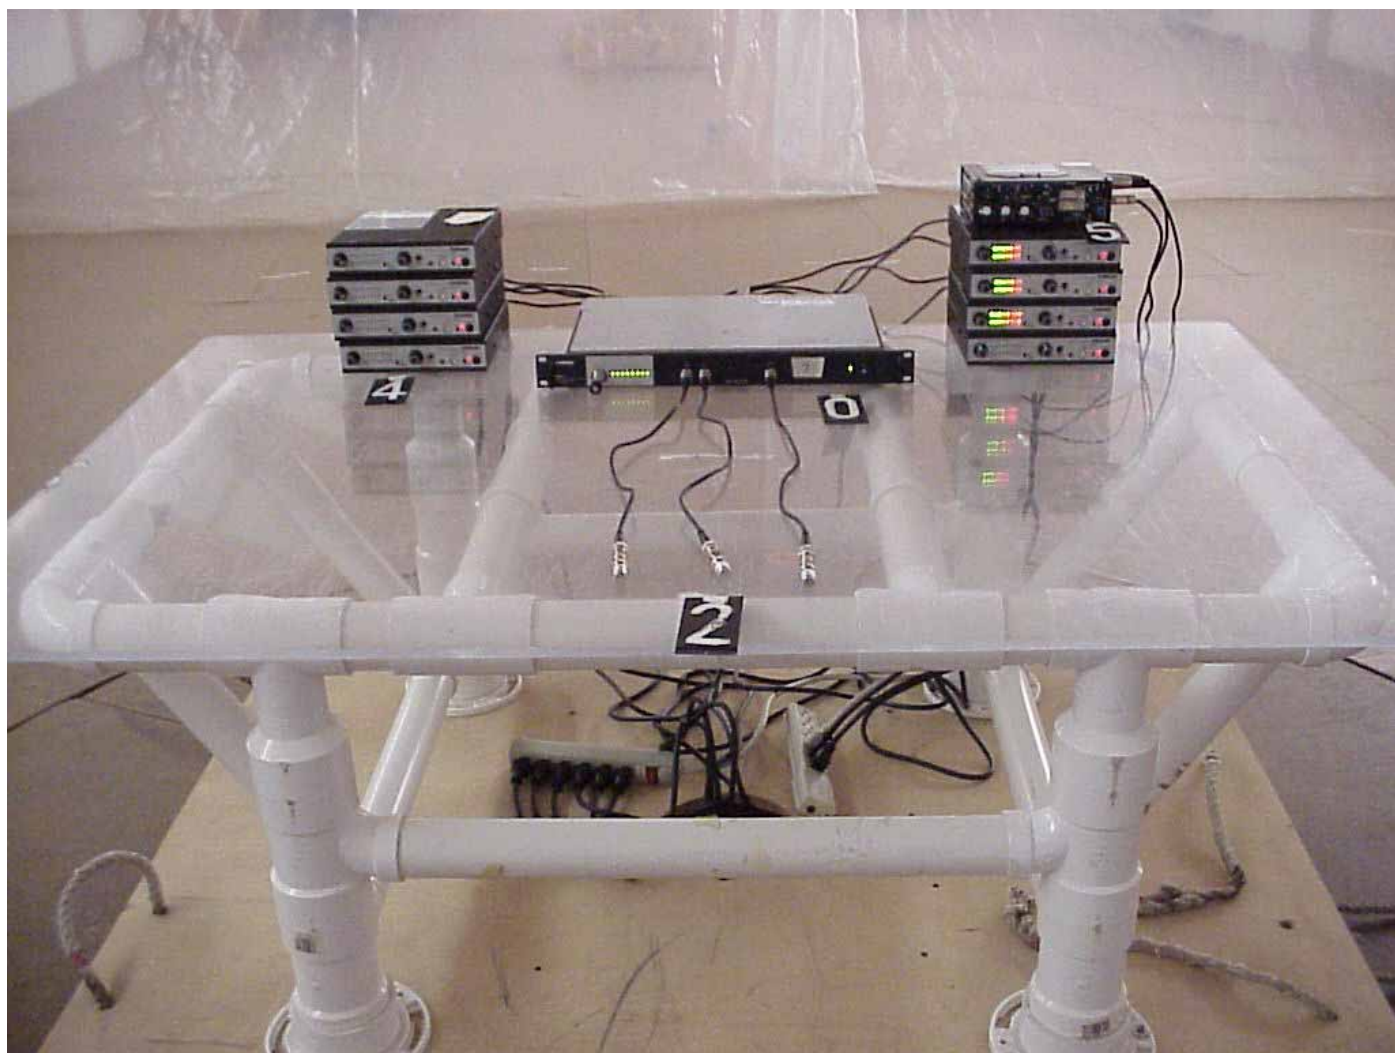

Company: Shure, Inc.
Model: PA821SWB Antenna Combiner
Photo Description: **Line Conducted - 1**

Company: Shure, Inc.
Model: PA821SWB Antenna Combiner
Photo Description: Line Conducted – 2

Company: Shure, Inc.
Model: PA821SWB Antenna Combiner
Photo Description: **Line Conducted – 3**

Company: Shure, Inc.
Model: PA821SWB Antenna Combiner
Photo Description: **Radiated – front**

Company: Shure, Inc.
Model: PA821SWB Antenna Combiner
Photo Description: **Radiated – back**

Company: Shure, Inc.
Model: PA821SWB Antenna Combiner
Photo Description: **RF Conducted**