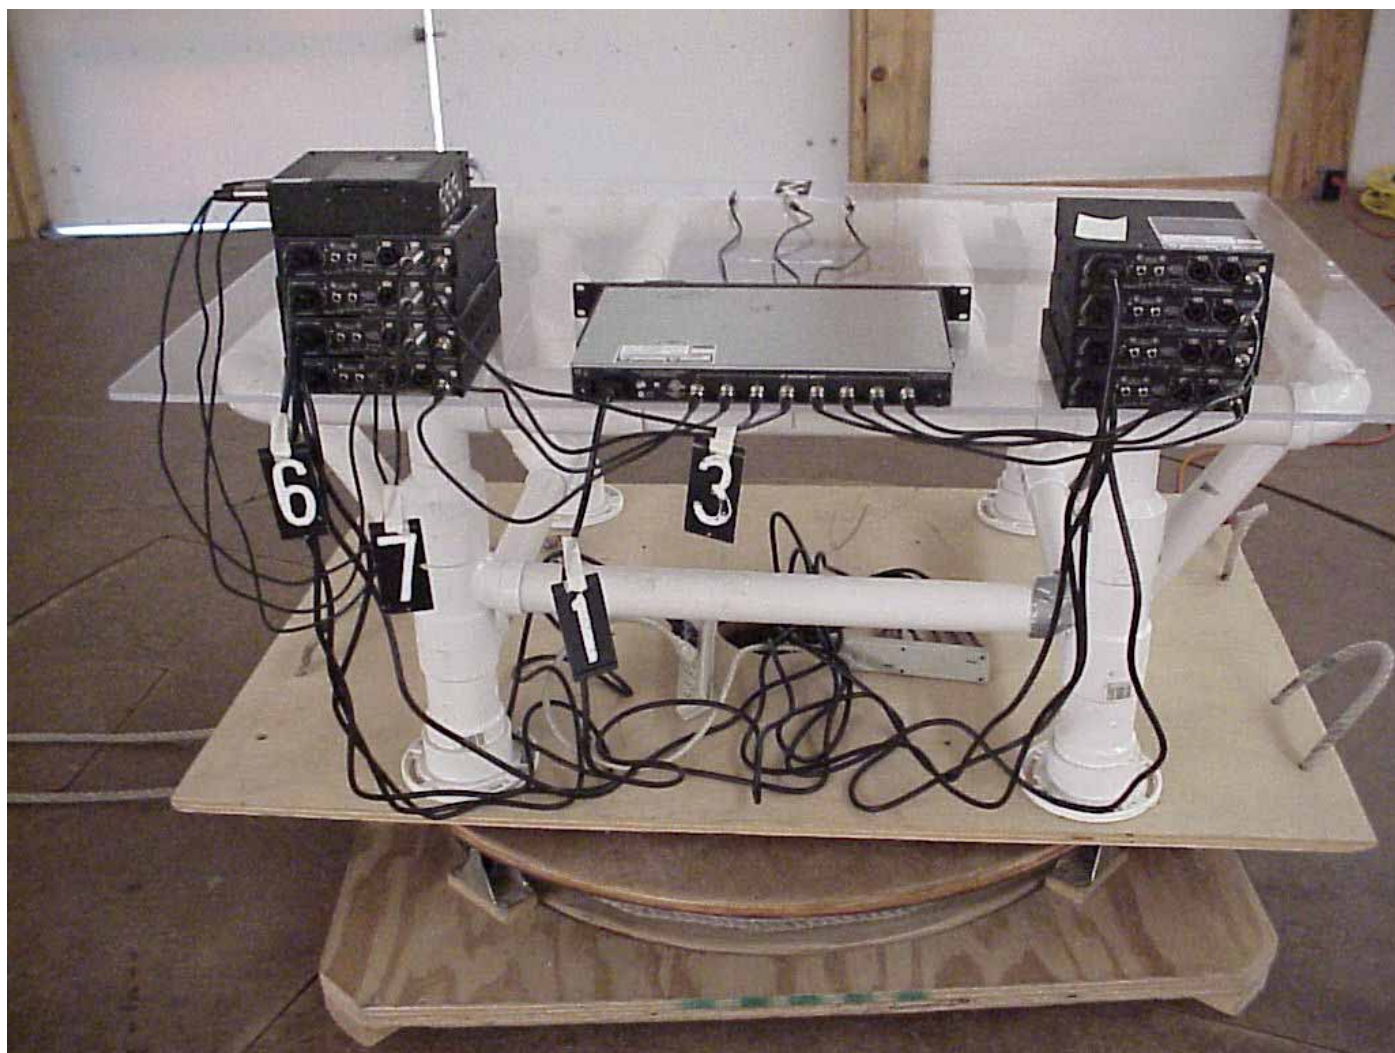

Company: Shure, Inc.
Model: PA821SWB Antenna Combiner
Photo Description: **Line Conducted - 1**

Company: Shure, Inc.
Model: PA821SWB Antenna Combiner
Photo Description: Line Conducted – 2

Company: Shure, Inc.
Model: PA821SWB Antenna Combiner
Photo Description: **Line Conducted – 3**

Company: Shure, Inc.
Model: PA821SWB Antenna Combiner
Photo Description: **Radiated – front**

Company: Shure, Inc.
Model: PA821SWB Antenna Combiner
Photo Description: **Radiated – back**

Company: Shure, Inc.
Model: PA821SWB Antenna Combiner
Photo Description: **RF Conducted**