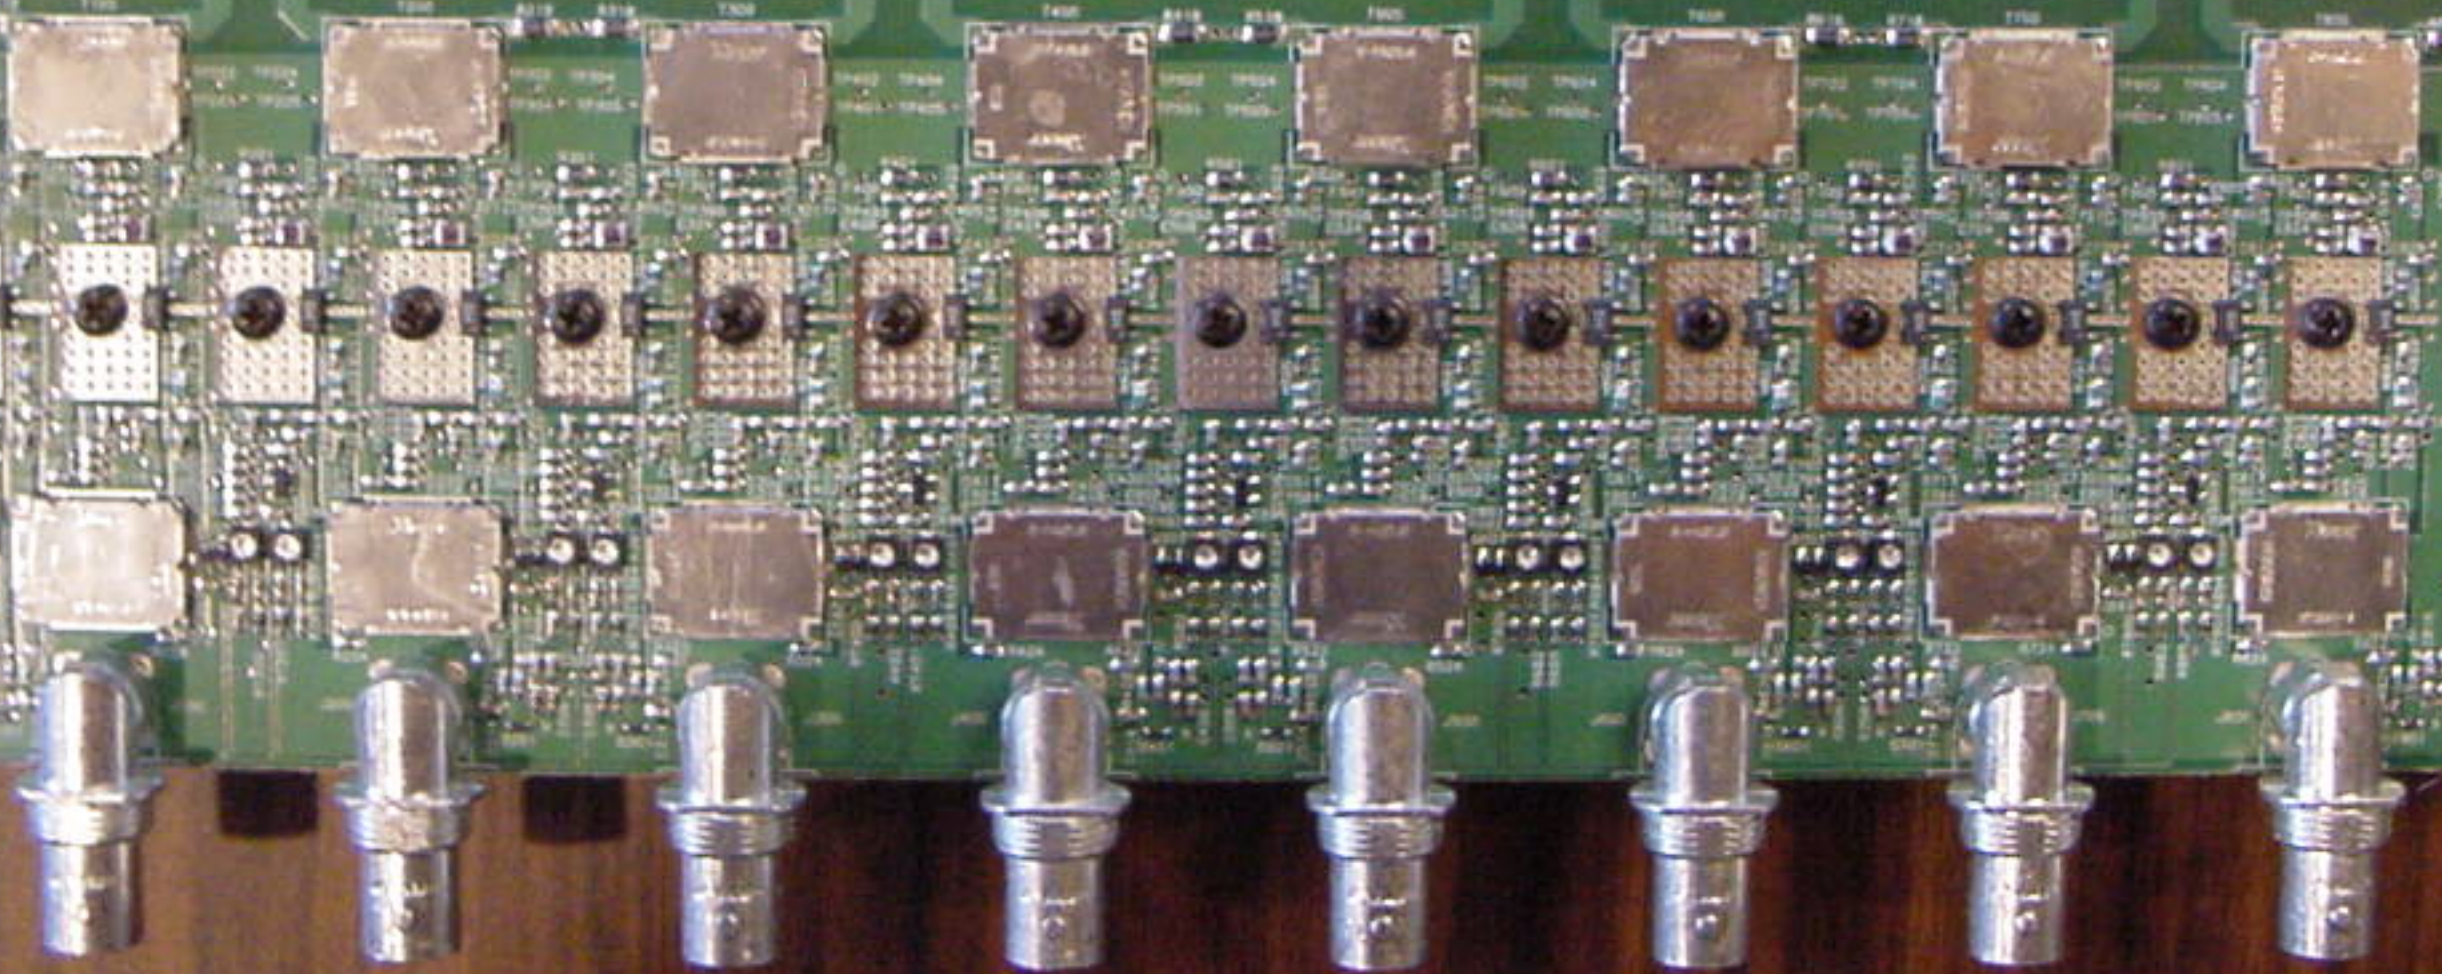

DLS PHOTO COUNTER
9
NOT PART OF SYSTEM

SHURE INCORPORATED
MODEL: PA821
FCC ID: DD4PA821
CANADA: 616A-PA821
DATE: 05-21-03

S/N 007

DM2

150-018-0